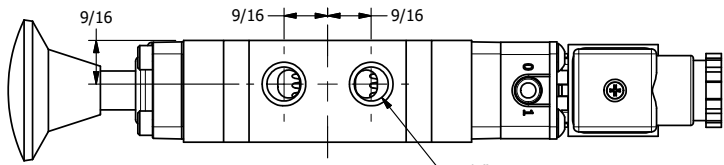

4

3

2

1

1/4" NPTF PORTS  
2-PLACES

TIE ROD LOCATIONS  
3-PLACES

PORTS  
3-PLACES

**AAA**  
PRODUCTS  
INTERNATIONAL

**AAA PRODUCTS  
INTERNATIONAL**  
7114 Harry Hines Blvd  
Dallas, TX 75235

TITLE: 1/4" STACK, DBL SOL, 2 POS,  
SPR RTRN, INTR SAFE,  
PALM ASSIST, EXT PILOT

DRAWING NO.:  
DIM\_EBSAK2AZ

4

3

2

1

THE INFORMATION CONTAINED WITHIN THIS DOCUMENT IS PROPRIETARY TO AAA PRODUCTS AND MAY NOT BE DISCLOSED WITHOUT PRIOR WRITTEN CONSENT