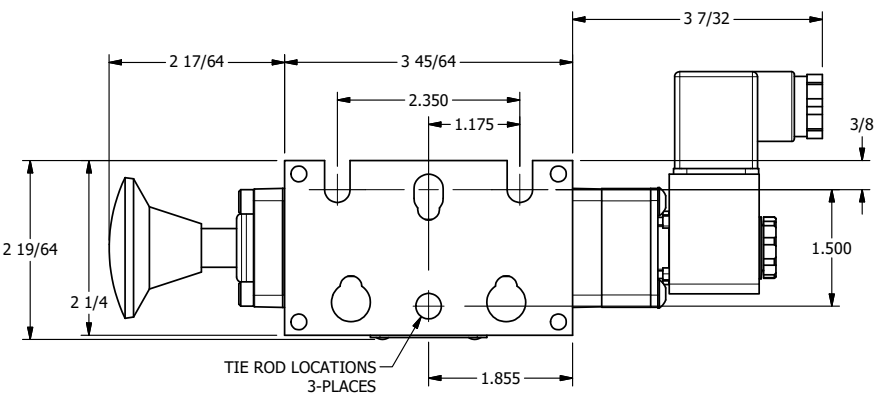

4

3

2

1

1/4" NPTF PORTS  
2-PLACES

TIE ROD LOCATIONS  
3-PLACES

PORTS  
3-PLACES

**AAA**  
PRODUCTS  
INTERNATIONAL

**AAA PRODUCTS  
INTERNATIONAL**  
7114 Harry Hines Blvd  
Dallas, TX 75235

TITLE: 1/4" STACK, DBL SOL, 2 POS,  
SPR RTRN, INTR SAFE,  
PALM ASSIST, EXT PILOT

DRAWING NO.:  
DIM\_EBSAK2AZ

4

3

2

1

THE INFORMATION CONTAINED WITHIN THIS DOCUMENT IS PROPRIETARY TO AAA PRODUCTS AND MAY NOT BE DISCLOSED WITHOUT PRIOR WRITTEN CONSENT