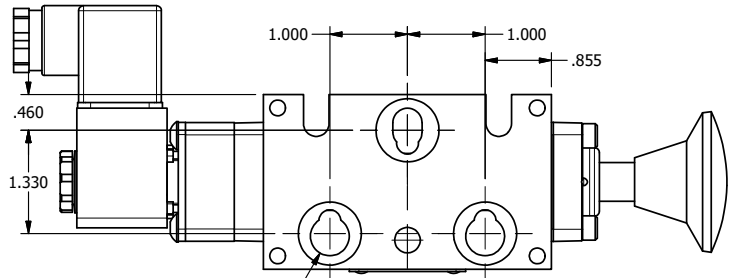

4

3

2

1

1/4" NPTF PORTS  
2-PLACES

TIE ROD LOCATIONS  
3-PLACES

PORTS  
3-PLACES

**AAA**  
PRODUCTS  
INTERNATIONAL

**AAA PRODUCTS  
INTERNATIONAL**  
7114 Harry Hines Blvd  
Dallas, TX 75235

TITLE: 1/4" STACK, DBL SOL, 2 POS,  
SPR RTRN, INTR SAFE,  
PALM ASSIST, EXT PILOT

DRAWING NO.:  
DIM\_EBSAK2AZ

4

3

2

1

THE INFORMATION CONTAINED WITHIN THIS DOCUMENT IS PROPRIETARY TO AAA PRODUCTS AND MAY NOT BE DISCLOSED WITHOUT PRIOR WRITTEN CONSENT