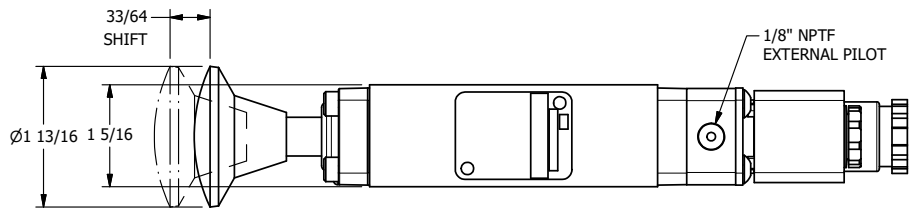

4

3

2

1

1/4" NPTF PORTS  
2-PLACES

TIE ROD LOCATIONS  
3-PLACES

PORTS  
3-PLACES

**AAA**  
PRODUCTS  
INTERNATIONAL

**AAA PRODUCTS  
INTERNATIONAL**  
7114 Harry Hines Blvd  
Dallas, TX 75235

TITLE: 1/4" STACK, DBL SOL, 2 POS,  
SPR RTRN, INTR SAFE,  
PALM ASSIST, EXT PILOT

DRAWING NO.:  
DIM\_EBSAK2AZ

4

3

2

1

THE INFORMATION CONTAINED WITHIN THIS DOCUMENT IS PROPRIETARY TO AAA PRODUCTS AND MAY NOT BE DISCLOSED WITHOUT PRIOR WRITTEN CONSENT