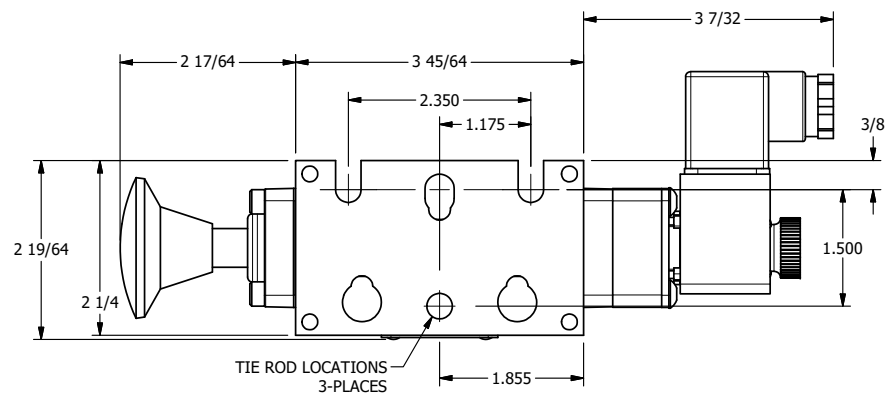

4

3

2

1

1/4" NPTF PORTS  
2-PLACES

TIE ROD LOCATIONS  
3-PLACES

PORTS  
3-PLACES

**AAA**  
PRODUCTS  
INTERNATIONAL

**AAA PRODUCTS  
INTERNATIONAL**  
7114 Harry Hines Blvd  
Dallas, TX 75235

TITLE: 1/4" STACK, DBL SOL, 2 POS,  
SPR RTRN, INTR SAFE,  
EXCLDR, PALM ASSIST

DRAWING NO.:  
DIM\_EBSAK2AL

4

3

2

1

THE INFORMATION CONTAINED WITHIN THIS DOCUMENT IS PROPRIETARY TO AAA PRODUCTS AND MAY NOT BE DISCLOSED WITHOUT PRIOR WRITTEN CONSENT