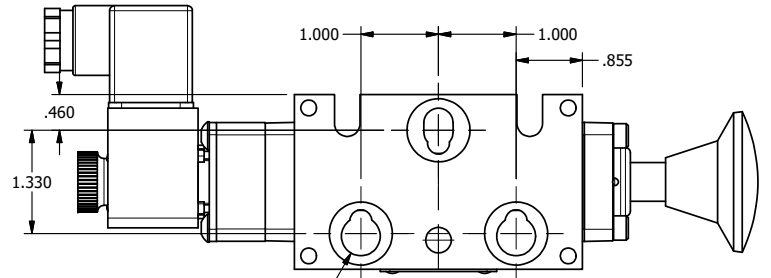

4

3

2

1

1/4" NPTF PORTS  
2-PLACES

TIE ROD LOCATIONS  
3-PLACES

PORTS  
3-PLACES

**AAA**  
PRODUCTS  
INTERNATIONAL

**AAA PRODUCTS  
INTERNATIONAL**  
7114 Harry Hines Blvd  
Dallas, TX 75235

TITLE: 1/4" STACK, DBL SOL, 2 POS,  
SPR RTRN, INTR SAFE,  
EXCLDR, PALM ASSIST

DRAWING NO.:  
DIM\_EBSAK2AL

4

3

2

1

THE INFORMATION CONTAINED WITHIN THIS DOCUMENT IS PROPRIETARY TO AAA PRODUCTS AND MAY NOT BE DISCLOSED WITHOUT PRIOR WRITTEN CONSENT