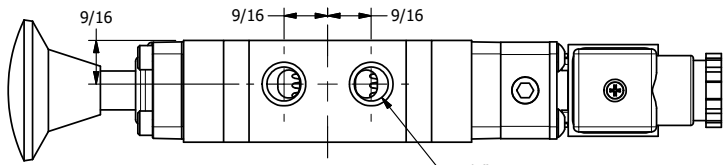

4

3

2

1

1/4" NPTF PORTS  
2-PLACES

TIE ROD LOCATIONS  
3-PLACES

PORTS  
3-PLACES

**AAA**  
PRODUCTS  
INTERNATIONAL

**AAA PRODUCTS  
INTERNATIONAL**  
7114 Harry Hines Blvd  
Dallas, TX 75235

TITLE: 1/4" STACK, DBL SOL, 2 POS,  
SPR RTRN, INTR SAFE,  
EXCLDR, PALM ASSIST

DRAWING NO.:  
DIM\_EBSAK2AL

4

3

2

1

THE INFORMATION CONTAINED WITHIN THIS DOCUMENT IS PROPRIETARY TO AAA PRODUCTS AND MAY NOT BE DISCLOSED WITHOUT PRIOR WRITTEN CONSENT