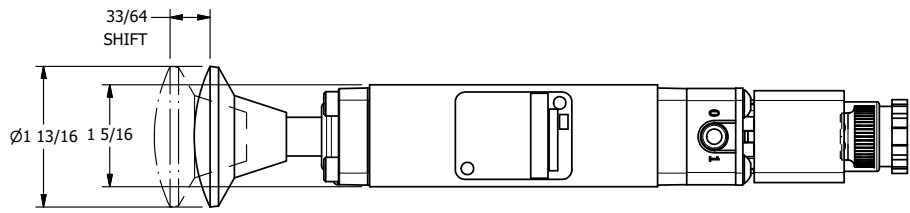

4

3

2

1

1/4" NPTF PORTS  
2-PLACES

TIE ROD LOCATIONS  
3-PLACES

PORTS  
3-PLACES

**AAA**  
PRODUCTS  
INTERNATIONAL

**AAA PRODUCTS  
INTERNATIONAL**  
7114 Harry Hines Blvd  
Dallas, TX 75235

TITLE: 1/4" STACK, DBL SOL, 2 POS,  
SPR RTRN, INTR SAFE,  
EXCLDR, PALM ASSIST

DRAWING NO.:  
DIM\_EBSAK2AL

4

3

2

1

THE INFORMATION CONTAINED WITHIN THIS DOCUMENT IS PROPRIETARY TO AAA PRODUCTS AND MAY NOT BE DISCLOSED WITHOUT PRIOR WRITTEN CONSENT