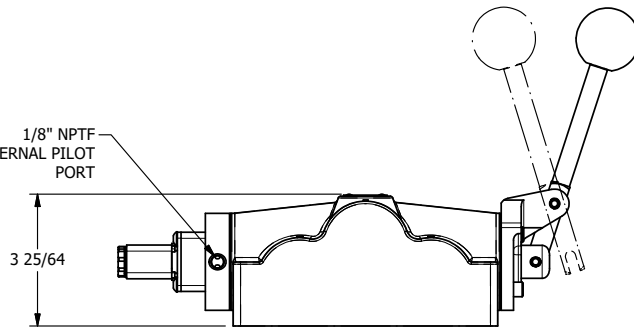

11mm/INDUSTRIAL TYPE B  
DIN 43650 STYLE

1/8" NPTF  
EXTERNAL PILOT  
PORT

**AAA**  
PRODUCTS  
INTERNATIONAL

**AAA PRODUCTS  
INTERNATIONAL**  
7114 Harry Hines Blvd  
Dallas, TX 75235

TITLE: 1" SUBPLATE, SNGL SOL, 2 POS,  
SPR RTRN, LEVER ASSIST  
LEVER ASST, EXT PILOT

DRAWING NO.:  
DIM\_ESAH8PZ

THE INFORMATION CONTAINED WITHIN THIS DOCUMENT IS PROPRIETARY TO AAA PRODUCTS AND MAY NOT BE DISCLOSED WITHOUT PRIOR WRITTEN CONSENT