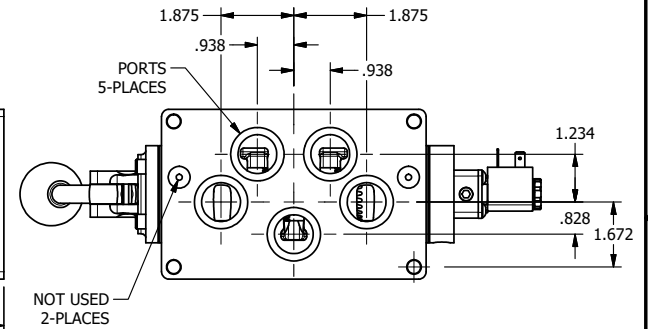

11mm/INDUSTRIAL TYPE B  
DIN 43650 STYLE

1/8" NPTF  
EXTERNAL PILOT  
PORT

**AAA**  
PRODUCTS  
INTERNATIONAL

**AAA PRODUCTS  
INTERNATIONAL**  
7114 Harry Hines Blvd  
Dallas, TX 75235

TITLE: 1" SUBPLATE, SNGL SOL, 2 POS,  
SPR RTRN, LEVER ASSIST  
LEVER ASST, EXT PILOT

DRAWING NO.:  
DIM\_ESAH8PZ

THE INFORMATION CONTAINED WITHIN THIS DOCUMENT IS PROPRIETARY TO AAA PRODUCTS AND MAY NOT BE DISCLOSED WITHOUT PRIOR WRITTEN CONSENT