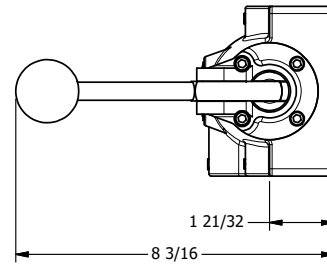

11mm/INDUSTRIAL TYPE B  
DIN 43650 STYLE

1/8" NPTF  
EXTERNAL PILOT  
PORT

**AAA**  
PRODUCTS  
INTERNATIONAL

**AAA PRODUCTS  
INTERNATIONAL**  
7114 Harry Hines Blvd  
Dallas, TX 75235

TITLE: 1" SUBPLATE, SNGL SOL, 2 POS,  
SPR RTRN, LEVER ASSIST  
LEVER ASST, EXT PILOT

DRAWING NO.:  
DIM\_ESAH8PZ

THE INFORMATION CONTAINED WITHIN THIS DOCUMENT IS PROPRIETARY TO AAA PRODUCTS AND MAY NOT BE DISCLOSED WITHOUT PRIOR WRITTEN CONSENT