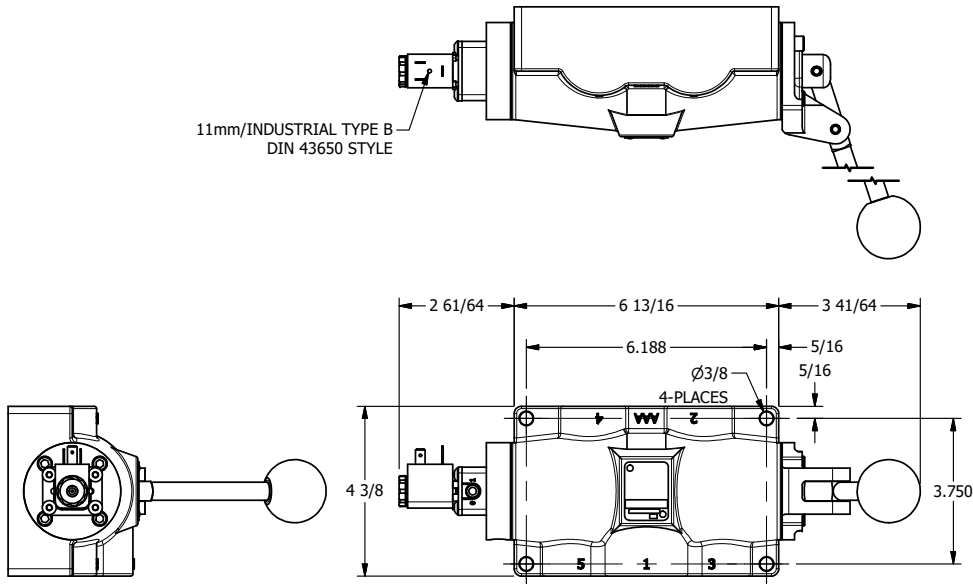

11mm/INDUSTRIAL TYPE B  
DIN 43650 STYLE

1/8" NPTF  
EXTERNAL PILOT  
PORT

**AAA**  
PRODUCTS  
INTERNATIONAL

**AAA PRODUCTS  
INTERNATIONAL**  
7114 Harry Hines Blvd  
Dallas, TX 75235

TITLE: 1" SUBPLATE, SNGL SOL, 2 POS,  
SPR RTRN, LEVER ASSIST  
LEVER ASST, EXT PILOT

DRAWING NO.:  
DIM\_ESAH8PZ

THE INFORMATION CONTAINED WITHIN THIS DOCUMENT IS PROPRIETARY TO AAA PRODUCTS AND MAY NOT BE DISCLOSED WITHOUT PRIOR WRITTEN CONSENT