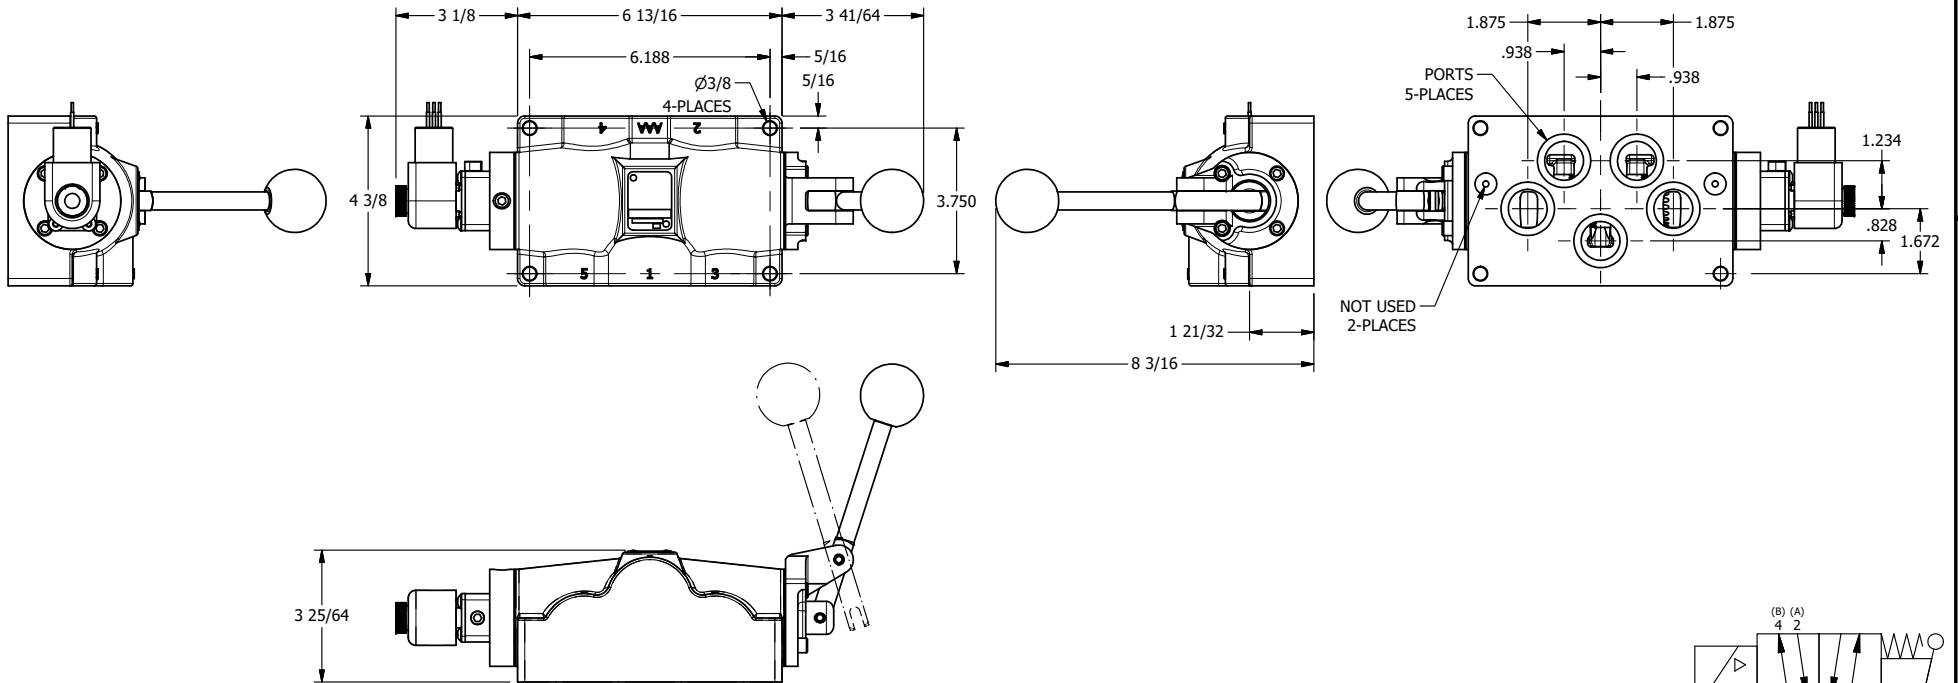

1/2" NPT
CONDUIT CONNECTION

AAA
PRODUCTS
INTERNATIONAL

**AAA PRODUCTS
INTERNATIONAL**
7114 Harry Hines Blvd
Dallas, TX 75235

TITLE: 1" SUBPLATE, SNGL SOL, 2 POS,
SPR RTRN, EXPL PROOF,
LEVER ASST, EXCLDR, SIDE VENT

DRAWING NO.:
DIM_ESAH8PXOL

THE INFORMATION CONTAINED WITHIN THIS DOCUMENT IS PROPRIETARY TO AAA PRODUCTS AND MAY NOT BE DISCLOSED WITHOUT PRIOR WRITTEN CONSENT