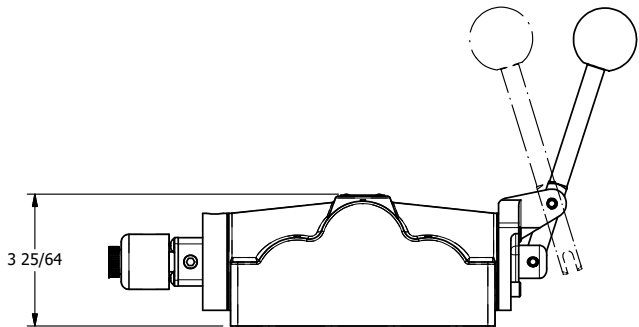

1/2" NPT
CONDUIT CONNECTION

AAA
PRODUCTS
INTERNATIONAL

**AAA PRODUCTS
INTERNATIONAL**
7114 Harry Hines Blvd
Dallas, TX 75235

TITLE: 1" SUBPLATE, SNGL SOL, 2 POS,
SPR RTRN, EXPL PROOF,
LEVER ASSIST, EXCLDR

DRAWING NO.:
DIM_ESAH8PXL

THE INFORMATION CONTAINED WITHIN THIS DOCUMENT IS PROPRIETARY TO AAA PRODUCTS AND MAY NOT BE DISCLOSED WITHOUT PRIOR WRITTEN CONSENT