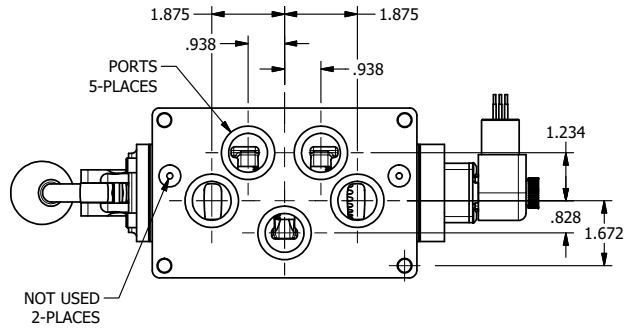

1/2" NPT
CONDUIT CONNECTION

AAA
PRODUCTS
INTERNATIONAL

**AAA PRODUCTS
INTERNATIONAL**
7114 Harry Hines Blvd
Dallas, TX 75235

TITLE: 1" SUBPLATE, SNGL SOL, 2 POS,
SPR RTRN, EXPL PROOF,
LEVER ASSIST, EXCLDR

DRAWING NO.:
DIM_ESAH8PXL

THE INFORMATION CONTAINED WITHIN THIS DOCUMENT IS PROPRIETARY TO AAA PRODUCTS AND MAY NOT BE DISCLOSED WITHOUT PRIOR WRITTEN CONSENT