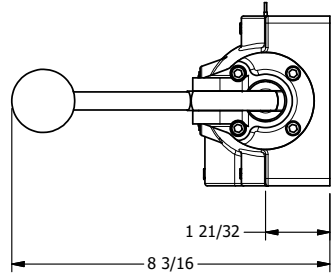

1/2" NPT
CONDUIT CONNECTION

AAA
PRODUCTS
INTERNATIONAL

**AAA PRODUCTS
INTERNATIONAL**
7114 Harry Hines Blvd
Dallas, TX 75235

TITLE: 1" SUBPLATE, SNGL SOL, 2 POS,
SPR RTRN, EXPL PROOF,
LEVER ASSIST, EXCLDR

DRAWING NO.:
DIM_ESAH8PXL

THE INFORMATION CONTAINED WITHIN THIS DOCUMENT IS PROPRIETARY TO AAA PRODUCTS AND MAY NOT BE DISCLOSED WITHOUT PRIOR WRITTEN CONSENT