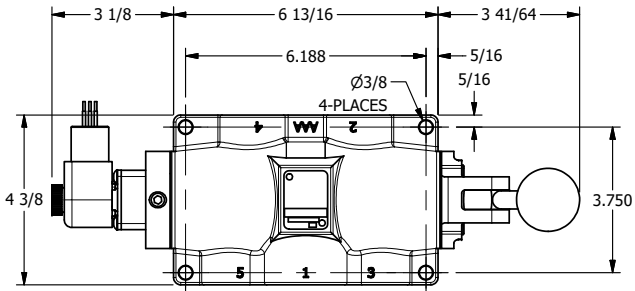

1/2" NPT
CONDUIT CONNECTION

AAA
PRODUCTS
INTERNATIONAL

**AAA PRODUCTS
INTERNATIONAL**
7114 Harry Hines Blvd
Dallas, TX 75235

TITLE: 1" SUBPLATE, SNGL SOL, 2 POS,
SPR RTRN, EXPL PROOF,
LEVER ASSIST, EXCLDR

DRAWING NO.:
DIM_ESAH8PXL

THE INFORMATION CONTAINED WITHIN THIS DOCUMENT IS PROPRIETARY TO AAA PRODUCTS AND MAY NOT BE DISCLOSED WITHOUT PRIOR WRITTEN CONSENT