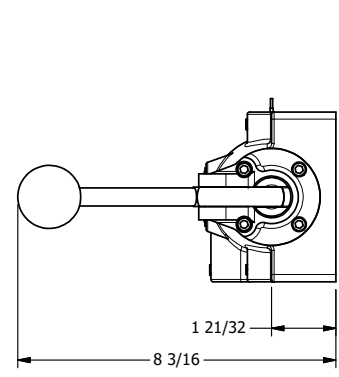

1/2" NPT
CONDUIT CONNECTION

AAA
PRODUCTS
INTERNATIONAL

**AAA PRODUCTS
INTERNATIONAL**
7114 Harry Hines Blvd
Dallas, TX 75235

TITLE: 1" SUBPLATE, SNGL SOL, 2 POS,
SPR RTRN, EXPL PROOF,
LEVER ASSIST

DRAWING NO.:
DIM_ESAH8PX