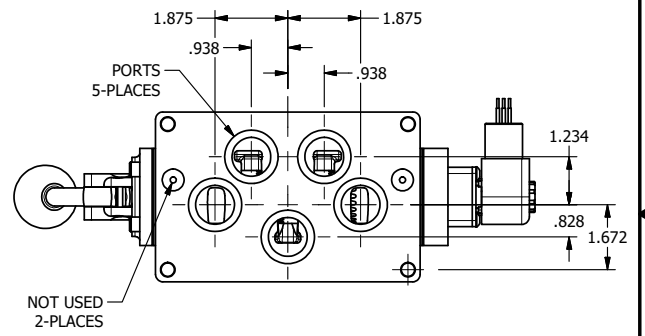

1/2" NPT
CONDUIT CONNECTION

AAA
PRODUCTS
INTERNATIONAL

**AAA PRODUCTS
INTERNATIONAL**
7114 Harry Hines Blvd
Dallas, TX 75235

TITLE: 1" SUBPLATE, SNGL SOL, 2 POS,
SPR RTRN, EXPL PROOF,
LEVER ASSIST

DRAWING NO.:
DIM_ESAH8PX