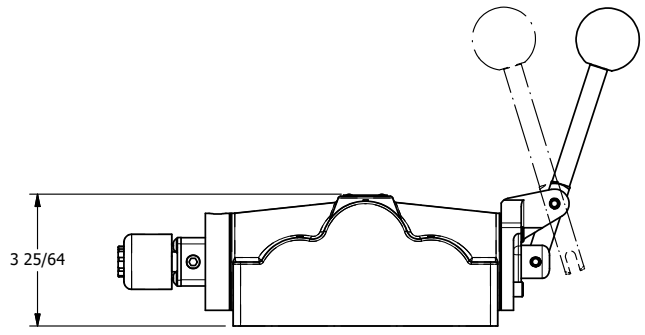

1/2" NPT
CONDUIT CONNECTION

AAA
PRODUCTS
INTERNATIONAL

**AAA PRODUCTS
INTERNATIONAL**
7114 Harry Hines Blvd
Dallas, TX 75235

TITLE: 1" SUBPLATE, SNGL SOL, 2 POS,
SPR RTRN, EXPL PROOF,
LEVER ASSIST

DRAWING NO.:
DIM_ESAH8PX