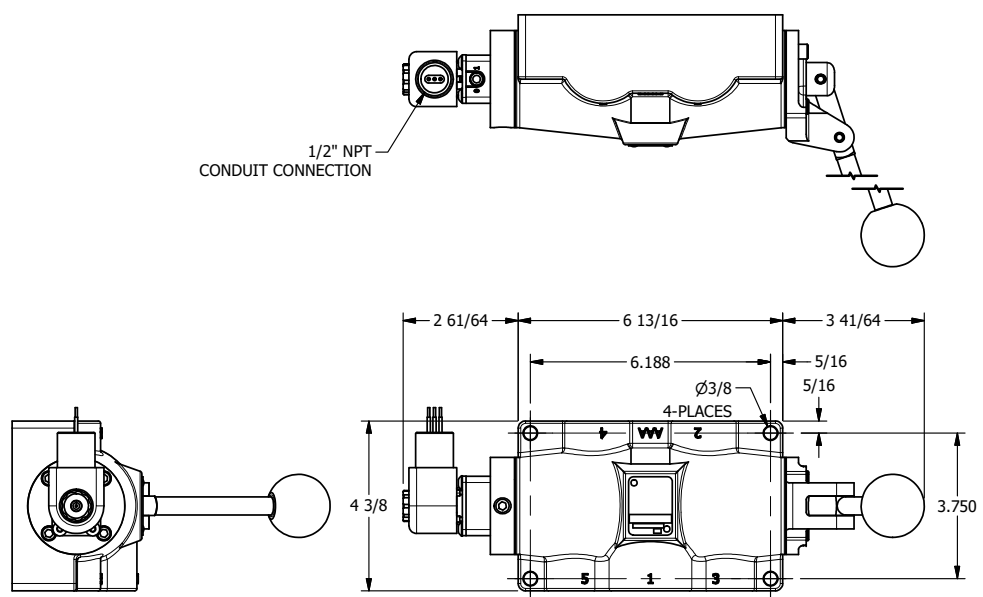

1/2" NPT
CONDUIT CONNECTION

AAA
PRODUCTS
INTERNATIONAL

**AAA PRODUCTS
INTERNATIONAL**
7114 Harry Hines Blvd
Dallas, TX 75235

TITLE: 1" SUBPLATE, SNGL SOL, 2 POS,
SPR RTRN, EXPL PROOF,
LEVER ASSIST

DRAWING NO.:
DIM_ESAH8PX