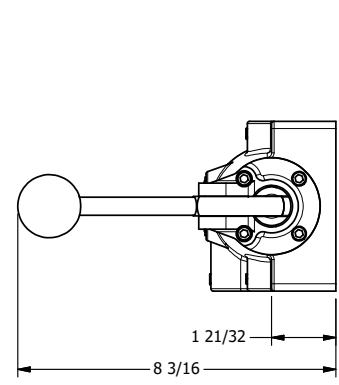

11mm/INDUSTRIAL TYPE B
DIN 43650 STYLE

AAA
PRODUCTS
INTERNATIONAL

**AAA PRODUCTS
INTERNATIONAL**
7114 Harry Hines Blvd
Dallas, TX 75235

TITLE: 1" SUBPLATE, SNGL SOL, 2 POS,
SPR RTRN,
LEVER ASSIST, LCKNG OVRD

DRAWING NO.:
DIM_ESAH8PO

THE INFORMATION CONTAINED WITHIN THIS DOCUMENT IS PROPRIETARY TO AAA PRODUCTS AND MAY NOT BE DISCLOSED WITHOUT PRIOR WRITTEN CONSENT