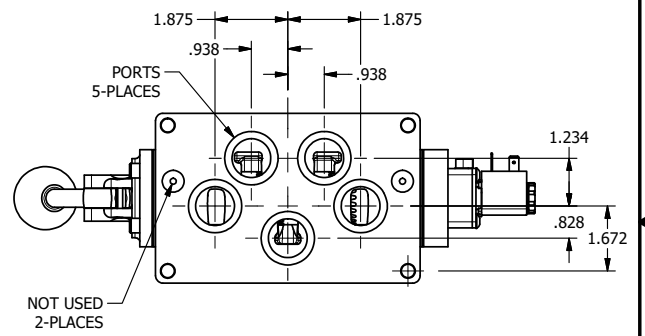

11mm/INDUSTRIAL TYPE B
DIN 43650 STYLE

AAA
PRODUCTS
INTERNATIONAL

**AAA PRODUCTS
INTERNATIONAL**
7114 Harry Hines Blvd
Dallas, TX 75235

TITLE: 1" SUBPLATE, SNGL SOL, 2 POS,
SPR RTRN,
LEVER ASSIST, LCKNG OVRD

DRAWING NO.:
DIM_ESAH8PO

THE INFORMATION CONTAINED WITHIN THIS DOCUMENT IS PROPRIETARY TO AAA PRODUCTS AND MAY NOT BE DISCLOSED WITHOUT PRIOR WRITTEN CONSENT