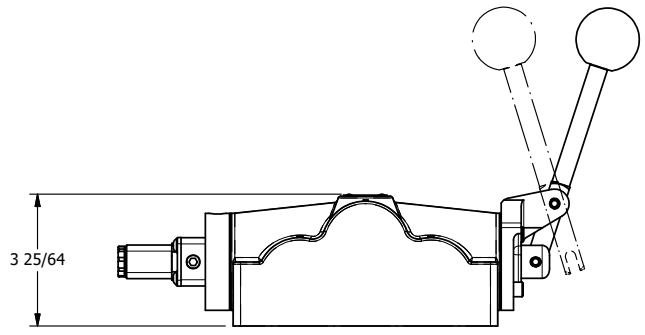

11mm/INDUSTRIAL TYPE B
DIN 43650 STYLE

AAA
PRODUCTS
INTERNATIONAL

**AAA PRODUCTS
INTERNATIONAL**
7114 Harry Hines Blvd
Dallas, TX 75235

TITLE: 1" SUBPLATE, SNGL SOL, 2 POS,
SPR RTRN,
LEVER ASSIST, LCKNG OVRD

DRAWING NO.:
DIM_ESAH8PO

THE INFORMATION CONTAINED WITHIN THIS DOCUMENT IS PROPRIETARY TO AAA PRODUCTS AND MAY NOT BE DISCLOSED WITHOUT PRIOR WRITTEN CONSENT