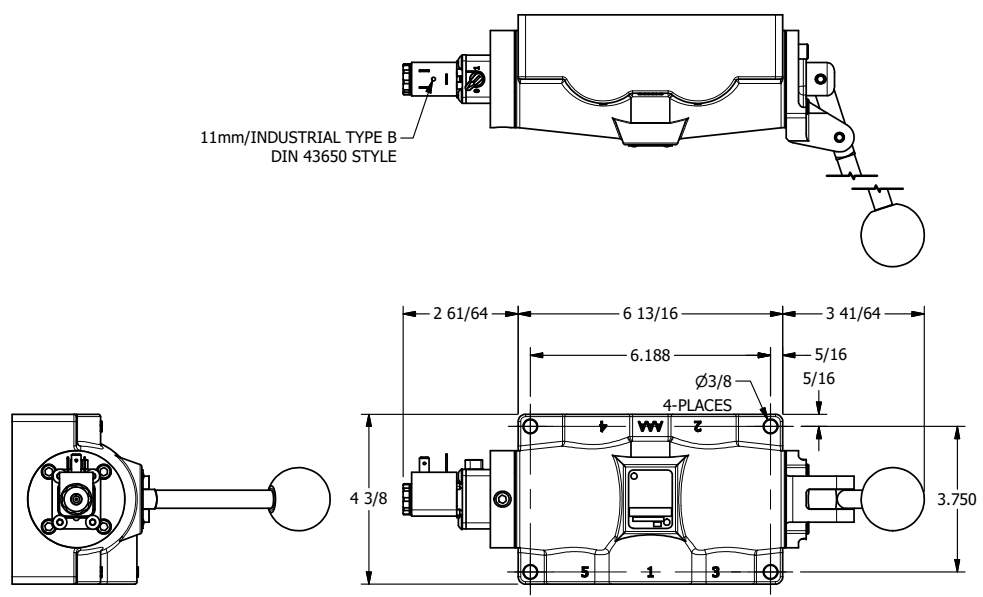

11mm/INDUSTRIAL TYPE B
DIN 43650 STYLE

AAA
PRODUCTS
INTERNATIONAL

**AAA PRODUCTS
INTERNATIONAL**
7114 Harry Hines Blvd
Dallas, TX 75235

TITLE: 1" SUBPLATE, SNGL SOL, 2 POS,
SPR RTRN,
LEVER ASSIST, LCKNG OVRD

DRAWING NO.:
DIM_ESAH8PO

THE INFORMATION CONTAINED WITHIN THIS DOCUMENT IS PROPRIETARY TO AAA PRODUCTS AND MAY NOT BE DISCLOSED WITHOUT PRIOR WRITTEN CONSENT