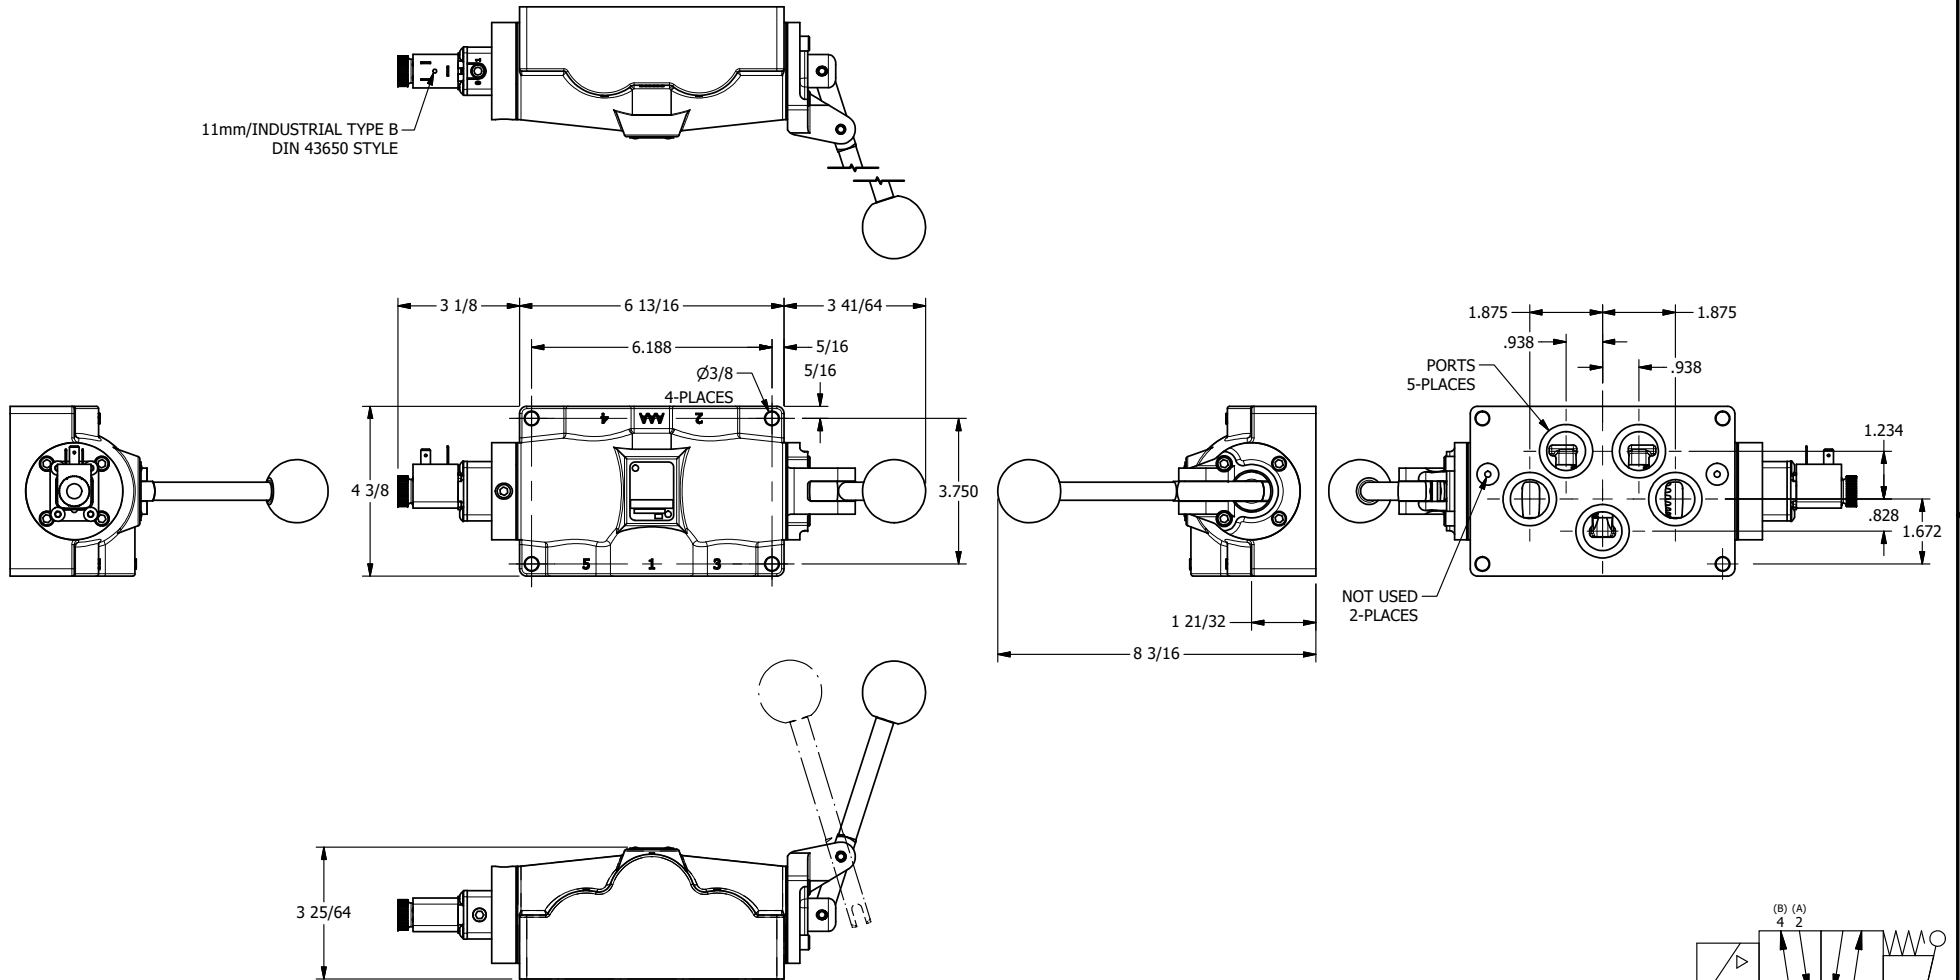

11mm/INDUSTRIAL TYPE B
DIN 43650 STYLE

AAA
PRODUCTS
INTERNATIONAL

**AAA PRODUCTS
INTERNATIONAL**
7114 Harry Hines Blvd
Dallas, TX 75235

TITLE: 1" SUBPLATE, SNGL SOL, 2 POS,
SPR RTRN,
LEVER ASSIST, EXCLDR

DRAWING NO.:
DIM_ESAH8PL

THE INFORMATION CONTAINED WITHIN THIS DOCUMENT IS PROPRIETARY TO AAA PRODUCTS AND MAY NOT BE DISCLOSED WITHOUT PRIOR WRITTEN CONSENT