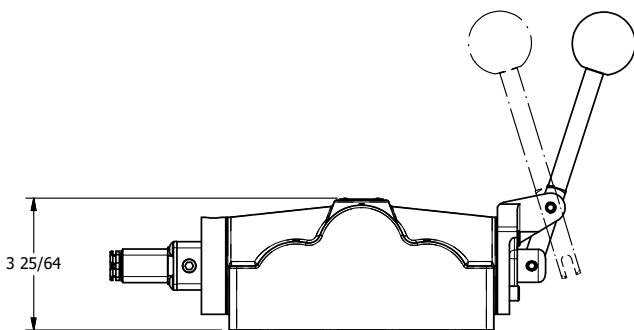

11mm/INDUSTRIAL TYPE B
DIN 43650 STYLE

AAA
PRODUCTS
INTERNATIONAL

**AAA PRODUCTS
INTERNATIONAL**
7114 Harry Hines Blvd
Dallas, TX 75235

TITLE: 1" SUBPLATE, SNGL SOL, 2 POS,
SPR RTRN,
LEVER ASSIST, SIDE VENT

DRAWING NO.:
DIM_ESAH8PC

THE INFORMATION CONTAINED WITHIN THIS DOCUMENT IS PROPRIETARY TO AAA PRODUCTS AND MAY NOT BE DISCLOSED WITHOUT PRIOR WRITTEN CONSENT