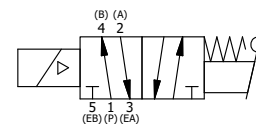

11mm/INDUSTRIAL TYPE B
DIN 43650 STYLE

AAA
PRODUCTS
INTERNATIONAL

**AAA PRODUCTS
INTERNATIONAL**
7114 Harry Hines Blvd
Dallas, TX 75235

TITLE: 1" SUBPLATE, SNGL SOL, 2 POS,
SPR RTRN,
LEVER ASSIST, SIDE VENT