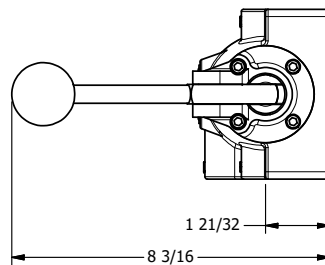

11mm/INDUSTRIAL TYPE B
DIN 43650 STYLE

AAA
PRODUCTS
INTERNATIONAL

**AAA PRODUCTS
INTERNATIONAL**
7114 Harry Hines Blvd
Dallas, TX 75235

TITLE: 1" SUBPLATE, SNGL SOL, 2 POS,
SPR RTRN,
LEVER ASSIST, SIDE VENT

DRAWING NO.:
DIM_ESAH8PC

THE INFORMATION CONTAINED WITHIN THIS DOCUMENT IS PROPRIETARY TO AAA PRODUCTS AND MAY NOT BE DISCLOSED WITHOUT PRIOR WRITTEN CONSENT