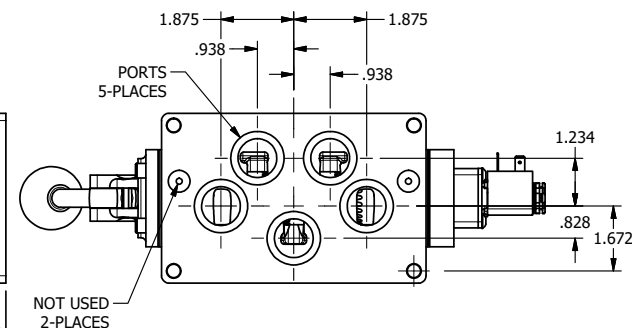

11mm/INDUSTRIAL TYPE B
DIN 43650 STYLE

AAA
PRODUCTS
INTERNATIONAL

**AAA PRODUCTS
INTERNATIONAL**
7114 Harry Hines Blvd
Dallas, TX 75235

TITLE: 1" SUBPLATE, SNGL SOL, 2 POS,
SPR RTRN,
LEVER ASSIST, SIDE VENT

DRAWING NO.:
DIM_ESAH8PC

THE INFORMATION CONTAINED WITHIN THIS DOCUMENT IS PROPRIETARY TO AAA PRODUCTS AND MAY NOT BE DISCLOSED WITHOUT PRIOR WRITTEN CONSENT