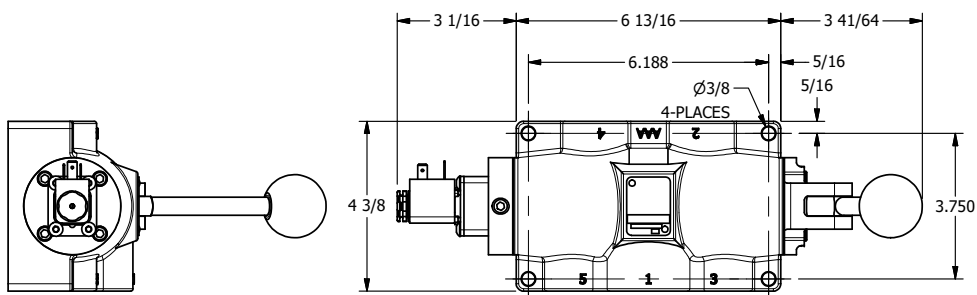

11mm/INDUSTRIAL TYPE B
DIN 43650 STYLE

AAA
PRODUCTS
INTERNATIONAL

**AAA PRODUCTS
INTERNATIONAL**
7114 Harry Hines Blvd
Dallas, TX 75235

TITLE: 1" SUBPLATE, SNGL SOL, 2 POS,
SPR RTRN,
LEVER ASSIST, SIDE VENT

DRAWING NO.:
DIM_ESAH8PC

THE INFORMATION CONTAINED WITHIN THIS DOCUMENT IS PROPRIETARY TO AAA PRODUCTS AND MAY NOT BE DISCLOSED WITHOUT PRIOR WRITTEN CONSENT