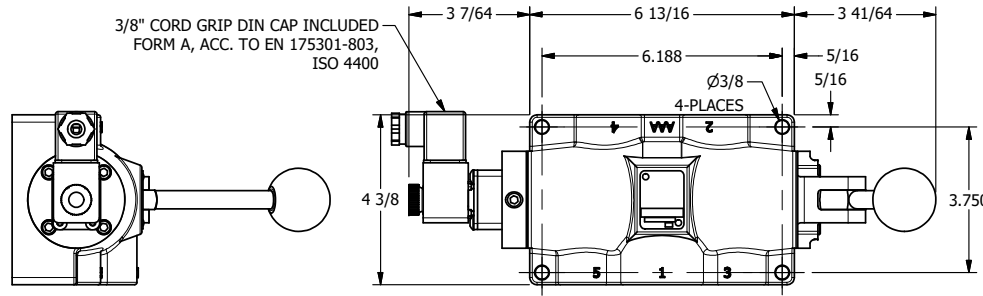

4

3

2

1

3/8" CORD GRIP DIN CAP INCLUDED
FORM A, ACC. TO EN 175301-803,
ISO 4400

AAA
PRODUCTS
INTERNATIONAL

**AAA PRODUCTS
INTERNATIONAL**
7114 Harry Hines Blvd
Dallas, TX 75235

TITLE: 1" SUBPLATE, SNGL SOL, 2 POS,
SPR RTRN, INTR SAFE,
LEVER ASSIST, EXCLDR

DRAWING NO.:
DIM_ESAH8PAL

THE INFORMATION CONTAINED WITHIN THIS DOCUMENT IS PROPRIETARY TO AAA PRODUCTS AND MAY NOT BE DISCLOSED WITHOUT PRIOR WRITTEN CONSENT

4

3

2

1

B

B