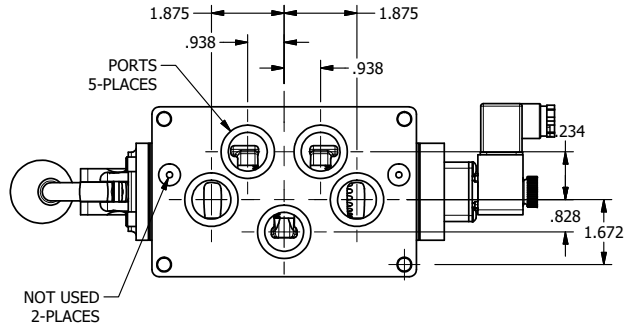

4

3

2

1

3/8" CORD GRIP DIN CAP INCLUDED
FORM A, ACC. TO EN 175301-803,
ISO 4400

AAA
PRODUCTS
INTERNATIONAL

**AAA PRODUCTS
INTERNATIONAL**
7114 Harry Hines Blvd
Dallas, TX 75235

TITLE: 1" SUBPLATE, SNGL SOL, 2 POS,
SPR RTRN, INTR SAFE,
LEVER ASSIST, EXCLDR

DRAWING NO.:
DIM_ESAH8PAL

THE INFORMATION CONTAINED WITHIN THIS DOCUMENT IS PROPRIETARY TO AAA PRODUCTS AND MAY NOT BE DISCLOSED WITHOUT PRIOR WRITTEN CONSENT

4

3

2

1

B

B