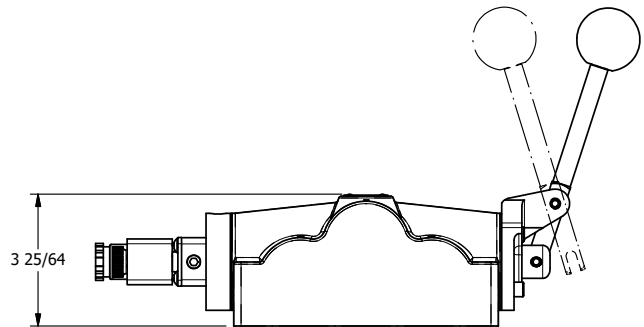

4

3

2

1

3/8" CORD GRIP DIN CAP INCLUDED
FORM A, ACC. TO EN 175301-803,
ISO 4400

AAA
PRODUCTS
INTERNATIONAL

**AAA PRODUCTS
INTERNATIONAL**
7114 Harry Hines Blvd
Dallas, TX 75235

TITLE: 1" SUBPLATE, SNGL SOL, 2 POS,
SPR RTRN, INTR SAFE,
LEVER ASSIST, EXCLDR

DRAWING NO.:
DIM_ESAH8PAL

THE INFORMATION CONTAINED WITHIN THIS DOCUMENT IS PROPRIETARY TO AAA PRODUCTS AND MAY NOT BE DISCLOSED WITHOUT PRIOR WRITTEN CONSENT

4

3

2

1

B

B