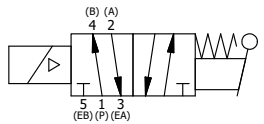

4

3

2

1

3/8" CORD GRIP DIN CAP INCLUDED
FORM A, ACC. TO EN 175301-803,
ISO 4400

AAA
PRODUCTS
INTERNATIONAL

**AAA PRODUCTS
INTERNATIONAL**
7114 Harry Hines Blvd
Dallas, TX 75235

TITLE: 1" SUBPLATE, SNGL SOL, 2 POS,
SPR RTRN, INTR SAFE,
LEVER ASSIST, EXCLDR