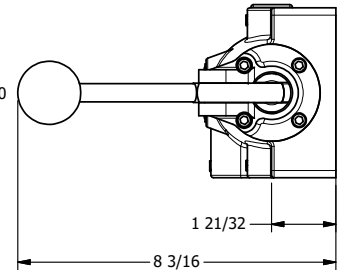

4

3

2

1

3/8" CORD GRIP DIN CAP INCLUDED
FORM A, ACC. TO EN 175301-803,
ISO 4400

AAA
PRODUCTS
INTERNATIONAL

**AAA PRODUCTS
INTERNATIONAL**
7114 Harry Hines Blvd
Dallas, TX 75235

TITLE: 1" SUBPLATE, SNGL SOL, 2 POS,
SPR RTRN, INTR SAFE,
LEVER ASSIST, EXCLDR

DRAWING NO.:
DIM_ESAH8PAL

THE INFORMATION CONTAINED WITHIN THIS DOCUMENT IS PROPRIETARY TO AAA PRODUCTS AND MAY NOT BE DISCLOSED WITHOUT PRIOR WRITTEN CONSENT

4

3

2

1

B

B