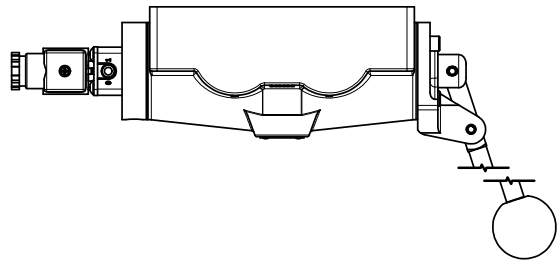

4

3

2

1

3/8" CORD GRIP DIN CAP INCLUDED
FORM A, ACC. TO EN 175301-803,
ISO 4400

AAA
PRODUCTS
INTERNATIONAL

**AAA PRODUCTS
INTERNATIONAL**
7114 Harry Hines Blvd
Dallas, TX 75235

TITLE: 1" SUBPLATE, SNGL SOL, 2 POS,
SPR RTRN, INTR SAFE,
LEVER ASSIST, EXCLDR

DRAWING NO.:
DIM_ESAH8PAL

THE INFORMATION CONTAINED WITHIN THIS DOCUMENT IS PROPRIETARY TO AAA PRODUCTS AND MAY NOT BE DISCLOSED WITHOUT PRIOR WRITTEN CONSENT

4

3

2

1

B

B