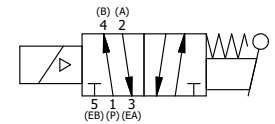

4

3

2

1

3/8" CORD GRIP DIN CAP INCLUDED
FORM A, ACC. TO EN 175301-803,
ISO 4400

AAA
PRODUCTS
INTERNATIONAL

**AAA PRODUCTS
INTERNATIONAL**
7114 Harry Hines Blvd
Dallas, TX 75235

TITLE: 1" SUBPLATE, SNGL SOL, 2 POS,
SPR RTRN, INTR SAFE,
LEVER ASSIST