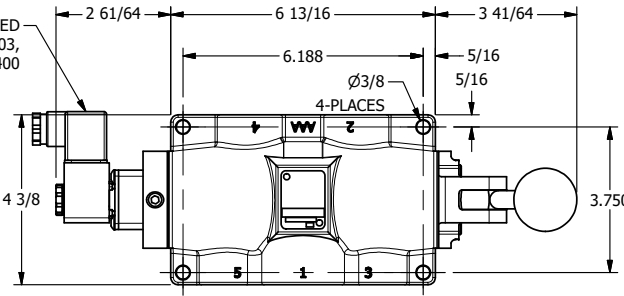

4

3

2

1

3/8" CORD GRIP DIN CAP INCLUDED
FORM A, ACC. TO EN 175301-803,
ISO 4400

AAA
PRODUCTS
INTERNATIONAL

**AAA PRODUCTS
INTERNATIONAL**
7114 Harry Hines Blvd
Dallas, TX 75235

TITLE: 1" SUBPLATE, SNGL SOL, 2 POS,
SPR RTRN, INTR SAFE,
LEVER ASSIST

DRAWING NO.:
DIM_ESAH8PA

THE INFORMATION CONTAINED WITHIN THIS DOCUMENT IS PROPRIETARY TO AAA PRODUCTS AND MAY NOT BE DISCLOSED WITHOUT PRIOR WRITTEN CONSENT

4

3

2

1