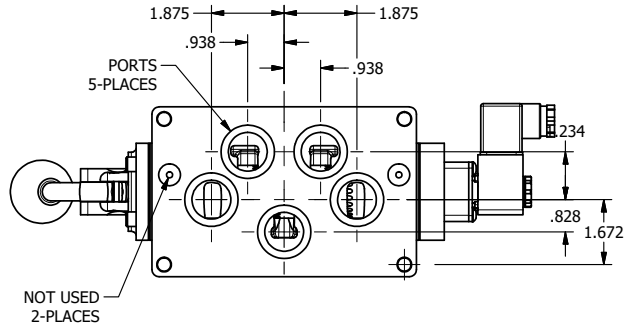

4

3

2

1

3/8" CORD GRIP DIN CAP INCLUDED
FORM A, ACC. TO EN 175301-803,
ISO 4400

AAA
PRODUCTS
INTERNATIONAL

**AAA PRODUCTS
INTERNATIONAL**
7114 Harry Hines Blvd
Dallas, TX 75235

TITLE: 1" SUBPLATE, SNGL SOL, 2 POS,
SPR RTRN, INTR SAFE,
LEVER ASSIST

DRAWING NO.:
DIM_ESAH8PA

THE INFORMATION CONTAINED WITHIN THIS DOCUMENT IS PROPRIETARY TO AAA PRODUCTS AND MAY NOT BE DISCLOSED WITHOUT PRIOR WRITTEN CONSENT

4

3

2

1