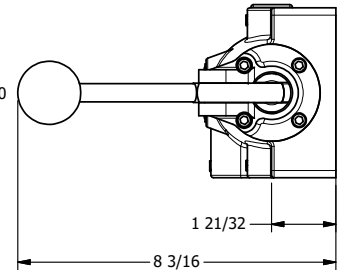

4

3

2

1

3/8" CORD GRIP DIN CAP INCLUDED
FORM A, ACC. TO EN 175301-803,
ISO 4400

AAA
PRODUCTS
INTERNATIONAL

**AAA PRODUCTS
INTERNATIONAL**
7114 Harry Hines Blvd
Dallas, TX 75235

TITLE: 1" SUBPLATE, SNGL SOL, 2 POS,
SPR RTRN, INTR SAFE,
LEVER ASSIST

DRAWING NO.:
DIM_ESAH8PA

THE INFORMATION CONTAINED WITHIN THIS DOCUMENT IS PROPRIETARY TO AAA PRODUCTS AND MAY NOT BE DISCLOSED WITHOUT PRIOR WRITTEN CONSENT

4

3

2

1