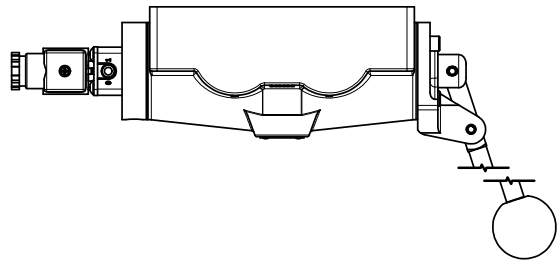

4

3

2

1

3/8" CORD GRIP DIN CAP INCLUDED
FORM A, ACC. TO EN 175301-803,
ISO 4400

AAA
PRODUCTS
INTERNATIONAL

**AAA PRODUCTS
INTERNATIONAL**
7114 Harry Hines Blvd
Dallas, TX 75235

TITLE: 1" SUBPLATE, SNGL SOL, 2 POS,
SPR RTRN, INTR SAFE,
LEVER ASSIST

DRAWING NO.:
DIM_ESAH8PA

THE INFORMATION CONTAINED WITHIN THIS DOCUMENT IS PROPRIETARY TO AAA PRODUCTS AND MAY NOT BE DISCLOSED WITHOUT PRIOR WRITTEN CONSENT

4

3

2

1