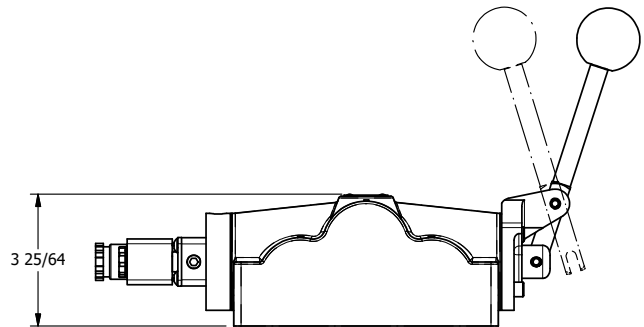

4

3

2

1

3/8" CORD GRIP DIN CAP INCLUDED
FORM A, ACC. TO EN 175301-803,
ISO 4400

AAA
PRODUCTS
INTERNATIONAL

**AAA PRODUCTS
INTERNATIONAL**
7114 Harry Hines Blvd
Dallas, TX 75235

TITLE: 1" SUBPLATE, SNGL SOL, 2 POS,
SPR RTRN, INTR SAFE,
LEVER ASSIST

DRAWING NO.:
DIM_ESAH8PA

THE INFORMATION CONTAINED WITHIN THIS DOCUMENT IS PROPRIETARY TO AAA PRODUCTS AND MAY NOT BE DISCLOSED WITHOUT PRIOR WRITTEN CONSENT

4

3

2

1