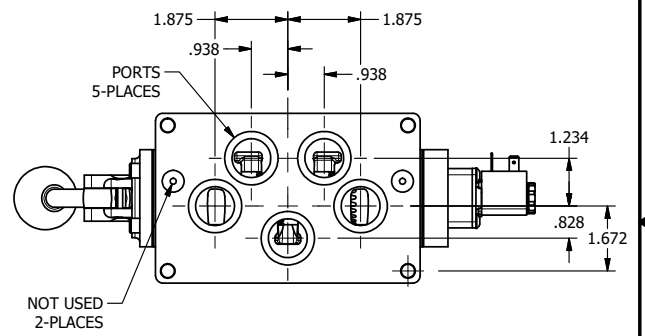

11mm/INDUSTRIAL TYPE B
DIN 43650 STYLE

AAA
PRODUCTS
INTERNATIONAL

**AAA PRODUCTS
INTERNATIONAL**
7114 Harry Hines Blvd
Dallas, TX 75235

TITLE: 1" SUBPLATE, SNGL SOL, 2 POS,
SPR RTRN, LEVER ASSIST

DRAWING NO.:
DIM_ESAH8P