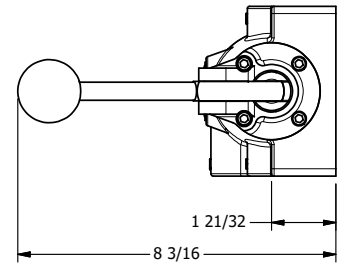

11mm/INDUSTRIAL TYPE B
DIN 43650 STYLE

AAA
PRODUCTS
INTERNATIONAL

**AAA PRODUCTS
INTERNATIONAL**
7114 Harry Hines Blvd
Dallas, TX 75235

TITLE: 1" SUBPLATE, SNGL SOL, 2 POS,
SPR RTRN, LEVER ASSIST

DRAWING NO.:
DIM_ESAH8P