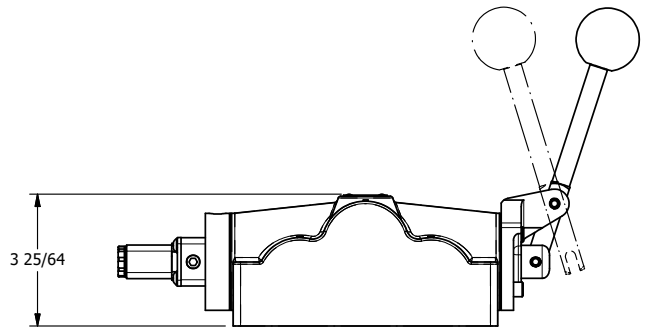

11mm/INDUSTRIAL TYPE B
DIN 43650 STYLE

AAA
PRODUCTS
INTERNATIONAL

**AAA PRODUCTS
INTERNATIONAL**
7114 Harry Hines Blvd
Dallas, TX 75235

TITLE: 1" SUBPLATE, SNGL SOL, 2 POS,
SPR RTRN, LEVER ASSIST

DRAWING NO.:
DIM_ESAH8P