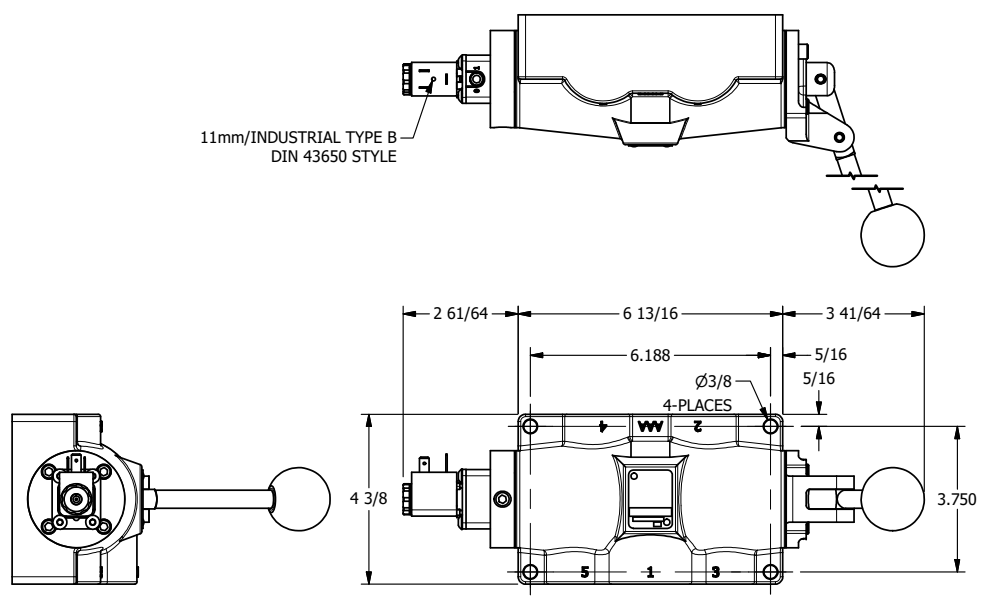

11mm/INDUSTRIAL TYPE B
DIN 43650 STYLE

AAA
PRODUCTS
INTERNATIONAL

**AAA PRODUCTS
INTERNATIONAL**
7114 Harry Hines Blvd
Dallas, TX 75235

TITLE: 1" SUBPLATE, SNGL SOL, 2 POS,
SPR RTRN, LEVER ASSIST

DRAWING NO.:
DIM_ESAH8P