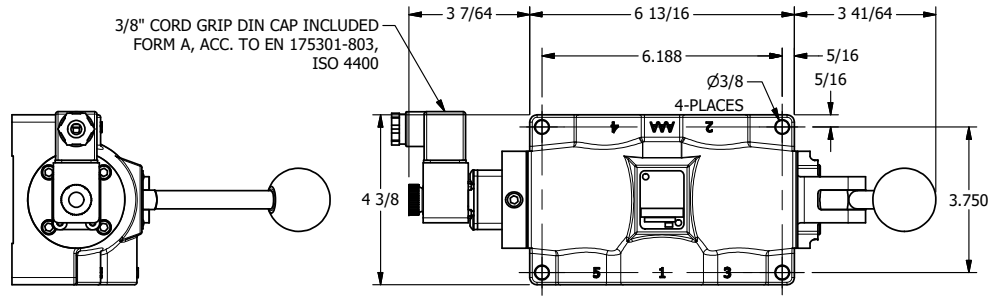

4

3

2

1

3/8" CORD GRIP DIN CAP INCLUDED  
FORM A, ACC. TO EN 175301-803,  
ISO 4400

1" NPTF PORTS  
5-PLACES

**AAA**  
PRODUCTS  
INTERNATIONAL

**AAA PRODUCTS  
INTERNATIONAL**  
7114 Harry Hines Blvd  
Dallas, TX 75235

TITLE: 1" SIDE PORT, SNGL SOL, 2 POS,  
SPR RTRN, INTR SAFE,  
LEVER ASSIST, EXCLDR

DRAWING NO.:  
DIM\_ESAH8AL

4

3

2

1

THE INFORMATION CONTAINED WITHIN THIS DOCUMENT IS PROPRIETARY TO AAA PRODUCTS AND MAY NOT BE DISCLOSED WITHOUT PRIOR WRITTEN CONSENT