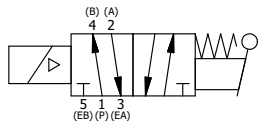

4

3

2

1

3/8" CORD GRIP DIN CAP INCLUDED  
FORM A, ACC. TO EN 175301-803,  
ISO 4400

1" NPTF PORTS  
5-PLACES

**AAA**  
PRODUCTS  
INTERNATIONAL

**AAA PRODUCTS  
INTERNATIONAL**  
7114 Harry Hines Blvd  
Dallas, TX 75235

TITLE: 1" SIDE PORT, SNGL SOL, 2 POS,  
SPR RTRN, INTR SAFE,  
LEVER ASSIST, EXCLDR

DRAWING NO.:  
DIM\_ESAH8AL

4

3

2

1

THE INFORMATION CONTAINED WITHIN THIS DOCUMENT IS PROPRIETARY TO AAA PRODUCTS AND MAY NOT BE DISCLOSED WITHOUT PRIOR WRITTEN CONSENT