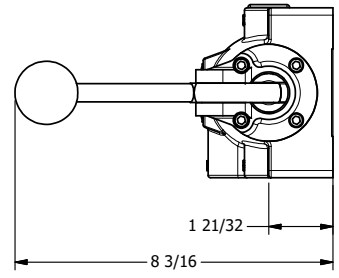

4

3

2

1

3/8" CORD GRIP DIN CAP INCLUDED  
FORM A, ACC. TO EN 175301-803,  
ISO 4400

1" NPTF PORTS  
5-PLACES

**AAA**  
PRODUCTS  
INTERNATIONAL

**AAA PRODUCTS  
INTERNATIONAL**  
7114 Harry Hines Blvd  
Dallas, TX 75235

TITLE: 1" SIDE PORT, SNGL SOL, 2 POS,  
SPR RTRN, INTR SAFE,  
LEVER ASSIST, EXCLDR

DRAWING NO.:  
DIM\_ESAH8AL

4

3

2

1

THE INFORMATION CONTAINED WITHIN THIS DOCUMENT IS PROPRIETARY TO AAA PRODUCTS AND MAY NOT BE DISCLOSED WITHOUT PRIOR WRITTEN CONSENT