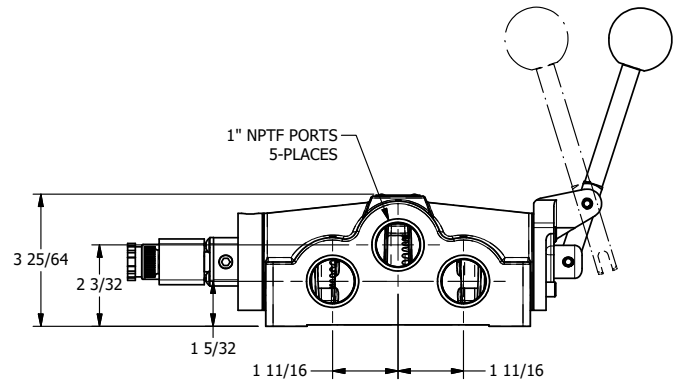

4

3

2

1

3/8" CORD GRIP DIN CAP INCLUDED  
FORM A, ACC. TO EN 175301-803,  
ISO 4400

1" NPTF PORTS  
5-PLACES

**AAA**  
PRODUCTS  
INTERNATIONAL

**AAA PRODUCTS  
INTERNATIONAL**  
7114 Harry Hines Blvd  
Dallas, TX 75235

TITLE: 1" SIDE PORT, SNGL SOL, 2 POS,  
SPR RTRN, INTR SAFE,  
LEVER ASSIST, EXCLDR

DRAWING NO.:  
DIM\_ESAH8AL

4

3

2

1

THE INFORMATION CONTAINED WITHIN THIS DOCUMENT IS PROPRIETARY TO AAA PRODUCTS AND MAY NOT BE DISCLOSED WITHOUT PRIOR WRITTEN CONSENT