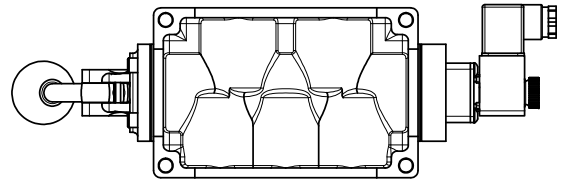

4

3

2

1

3/8" CORD GRIP DIN CAP INCLUDED  
FORM A, ACC. TO EN 175301-803,  
ISO 4400

1" NPTF PORTS  
5-PLACES

**AAA**  
PRODUCTS  
INTERNATIONAL

**AAA PRODUCTS  
INTERNATIONAL**  
7114 Harry Hines Blvd  
Dallas, TX 75235

TITLE: 1" SIDE PORT, SNGL SOL, 2 POS,  
SPR RTRN, INTR SAFE,  
LEVER ASSIST, EXCLDR

DRAWING NO.:  
DIM\_ESAH8AL

4

3

2

1

THE INFORMATION CONTAINED WITHIN THIS DOCUMENT IS PROPRIETARY TO AAA PRODUCTS AND MAY NOT BE DISCLOSED WITHOUT PRIOR WRITTEN CONSENT