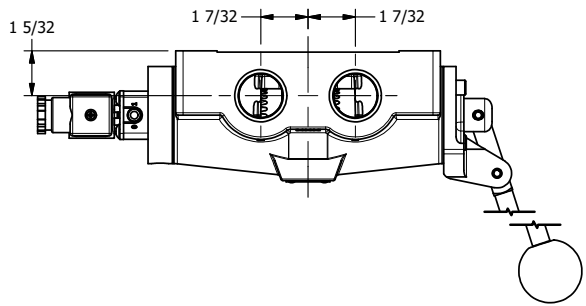

4

3

2

1

3/8" CORD GRIP DIN CAP INCLUDED  
FORM A, ACC. TO EN 175301-803,  
ISO 4400

1" NPTF PORTS  
5-PLACES

**AAA**  
PRODUCTS  
INTERNATIONAL

**AAA PRODUCTS  
INTERNATIONAL**  
7114 Harry Hines Blvd  
Dallas, TX 75235

TITLE: 1" SIDE PORT, SNGL SOL, 2 POS,  
SPR RTRN, INTR SAFE,  
LEVER ASSIST, EXCLDR

DRAWING NO.:  
DIM\_ESAH8AL

4

3

2

1

THE INFORMATION CONTAINED WITHIN THIS DOCUMENT IS PROPRIETARY TO AAA PRODUCTS AND MAY NOT BE DISCLOSED WITHOUT PRIOR WRITTEN CONSENT