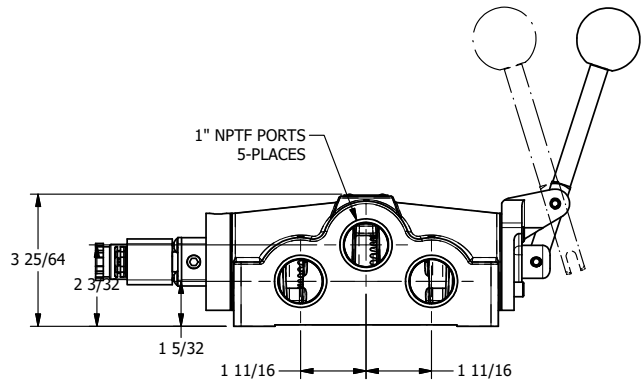

4

3

2

1

3/8" CORD GRIP DIN CAP INCLUDED
FORM A, ACC. TO EN 175301-803,
ISO 4400

1" NPTF PORTS
5-PLACES

AAA
PRODUCTS
INTERNATIONAL

**AAA PRODUCTS
INTERNATIONAL**
7114 Harry Hines Blvd
Dallas, TX 75235

TITLE: 1" SIDE PORT, SNGL SOL, 2 POS,
SPR RTRN, INTR SAFE,
LEVER ASSIST, SIDE VENT

DRAWING NO.:
DIM_ESAH8AC

4

3

2

1

THE INFORMATION CONTAINED WITHIN THIS DOCUMENT IS PROPRIETARY TO AAA PRODUCTS AND MAY NOT BE DISCLOSED WITHOUT PRIOR WRITTEN CONSENT