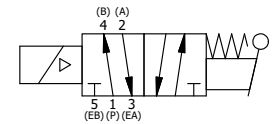

4

3

2

1

3/8" CORD GRIP DIN CAP INCLUDED
FORM A, ACC. TO EN 175301-803,
ISO 4400

1" NPTF PORTS
5-PLACES

AAA
PRODUCTS
INTERNATIONAL

**AAA PRODUCTS
INTERNATIONAL**
7114 Harry Hines Blvd
Dallas, TX 75235

TITLE: 1" SIDE PORT, SNGL SOL, 2 POS,
SPR RTRN, INTR SAFE,
LEVER ASSIST, SIDE VENT

DRAWING NO.:
DIM_ESAH8AC

4

3

2

1

THE INFORMATION CONTAINED WITHIN THIS DOCUMENT IS PROPRIETARY TO AAA PRODUCTS AND MAY NOT BE DISCLOSED WITHOUT PRIOR WRITTEN CONSENT