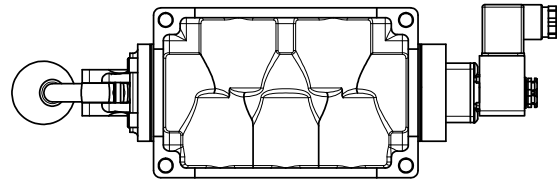

4

3

2

1

3/8" CORD GRIP DIN CAP INCLUDED
FORM A, ACC. TO EN 175301-803,
ISO 4400

1" NPTF PORTS
5-PLACES

AAA
PRODUCTS
INTERNATIONAL

**AAA PRODUCTS
INTERNATIONAL**
7114 Harry Hines Blvd
Dallas, TX 75235

TITLE: 1" SIDE PORT, SNGL SOL, 2 POS,
SPR RTRN, INTR SAFE,
LEVER ASSIST, SIDE VENT

DRAWING NO.:
DIM_ESAH8AC

4

3

2

1

THE INFORMATION CONTAINED WITHIN THIS DOCUMENT IS PROPRIETARY TO AAA PRODUCTS AND MAY NOT BE DISCLOSED WITHOUT PRIOR WRITTEN CONSENT