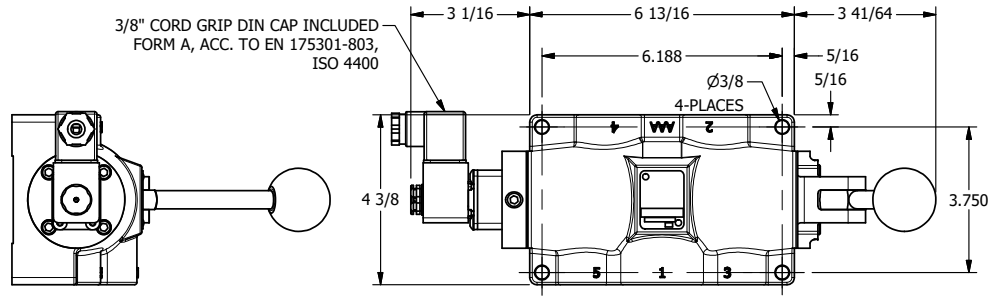

4

3

2

1

3/8" CORD GRIP DIN CAP INCLUDED
FORM A, ACC. TO EN 175301-803,
ISO 4400

1" NPTF PORTS
5-PLACES

AAA
PRODUCTS
INTERNATIONAL

**AAA PRODUCTS
INTERNATIONAL**
7114 Harry Hines Blvd
Dallas, TX 75235

TITLE: 1" SIDE PORT, SNGL SOL, 2 POS,
SPR RTRN, INTR SAFE,
LEVER ASSIST, SIDE VENT

DRAWING NO.:
DIM_ESAH8AC

4

3

2

1

THE INFORMATION CONTAINED WITHIN THIS DOCUMENT IS PROPRIETARY TO AAA PRODUCTS AND MAY NOT BE DISCLOSED WITHOUT PRIOR WRITTEN CONSENT