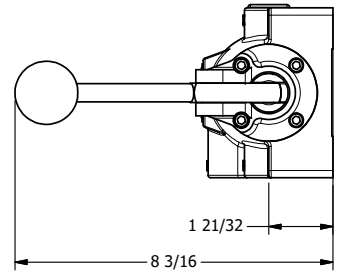

4

3

2

1

3/8" CORD GRIP DIN CAP INCLUDED
FORM A, ACC. TO EN 175301-803,
ISO 4400

1" NPTF PORTS
5-PLACES

AAA
PRODUCTS
INTERNATIONAL

**AAA PRODUCTS
INTERNATIONAL**
7114 Harry Hines Blvd
Dallas, TX 75235

TITLE: 1" SIDE PORT, SNGL SOL, 2 POS,
SPR RTRN, INTR SAFE,
LEVER ASSIST, SIDE VENT

DRAWING NO.:
DIM_ESAH8AC

4

3

2

1

THE INFORMATION CONTAINED WITHIN THIS DOCUMENT IS PROPRIETARY TO AAA PRODUCTS AND MAY NOT BE DISCLOSED WITHOUT PRIOR WRITTEN CONSENT