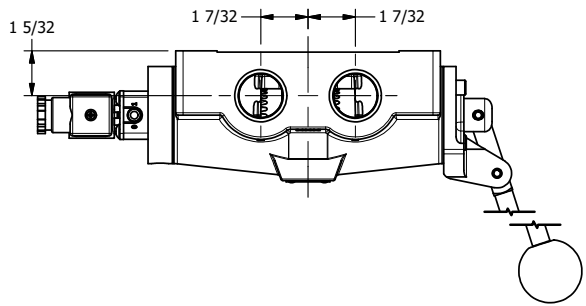

4

3

2

1

3/8" CORD GRIP DIN CAP INCLUDED
FORM A, ACC. TO EN 175301-803,
ISO 4400

1" NPTF PORTS
5-PLACES

AAA
PRODUCTS
INTERNATIONAL

**AAA PRODUCTS
INTERNATIONAL**
7114 Harry Hines Blvd
Dallas, TX 75235

TITLE: 1" SIDE PORT, SNGL SOL, 2 POS,
SPR RTRN, INTR SAFE,
LEVER ASSIST, SIDE VENT

DRAWING NO.:
DIM_ESAH8AC

4

3

2

1

THE INFORMATION CONTAINED WITHIN THIS DOCUMENT IS PROPRIETARY TO AAA PRODUCTS AND MAY NOT BE DISCLOSED WITHOUT PRIOR WRITTEN CONSENT