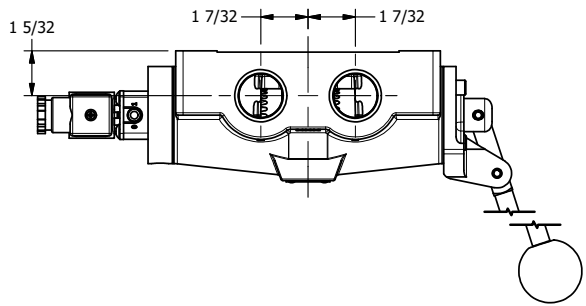

4

3

2

1

3/8" CORD GRIP DIN CAP INCLUDED
FORM A, ACC. TO EN 175301-803,
ISO 4400

1" NPTF PORTS
5-PLACES

AAA
PRODUCTS
INTERNATIONAL

**AAA PRODUCTS
INTERNATIONAL**
7114 Harry Hines Blvd
Dallas, TX 75235

TITLE: 1" SIDE PORT, SNGL SOL, 2 POS,
SPR RTRN, INTR SAFE,
LEVER ASSIST

DRAWING NO.:
DIM_ESAH8A

4

3

2

1

THE INFORMATION CONTAINED WITHIN THIS DOCUMENT IS PROPRIETARY TO AAA PRODUCTS AND MAY NOT BE DISCLOSED WITHOUT PRIOR WRITTEN CONSENT