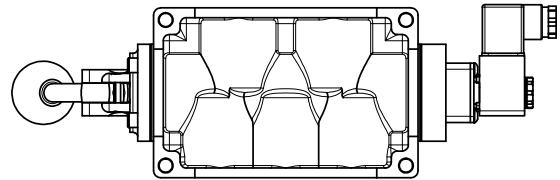

4

3

2

1

3/8" CORD GRIP DIN CAP INCLUDED
FORM A, ACC. TO EN 175301-803,
ISO 4400

1" NPTF PORTS
5-PLACES

AAA
PRODUCTS
INTERNATIONAL

**AAA PRODUCTS
INTERNATIONAL**
7114 Harry Hines Blvd
Dallas, TX 75235

TITLE: 1" SIDE PORT, SNGL SOL, 2 POS,
SPR RTRN, INTR SAFE,
LEVER ASSIST

DRAWING NO.:
DIM_ESAH8A

4

3

2

1

THE INFORMATION CONTAINED WITHIN THIS DOCUMENT IS PROPRIETARY TO AAA PRODUCTS AND MAY NOT BE DISCLOSED WITHOUT PRIOR WRITTEN CONSENT