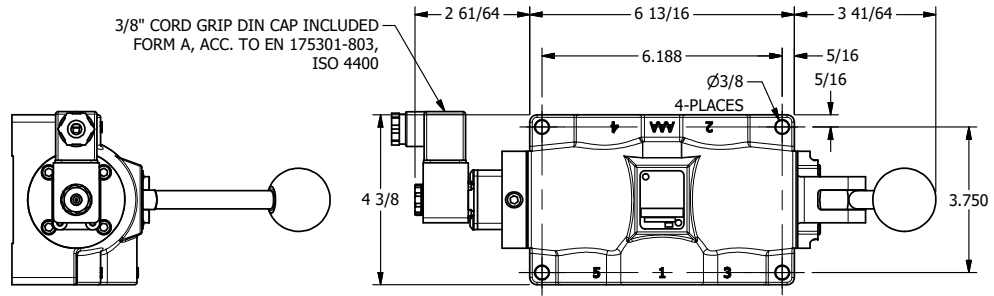

4

3

2

1

3/8" CORD GRIP DIN CAP INCLUDED
FORM A, ACC. TO EN 175301-803,
ISO 4400

1" NPTF PORTS
5-PLACES

AAA
PRODUCTS
INTERNATIONAL

**AAA PRODUCTS
INTERNATIONAL**
7114 Harry Hines Blvd
Dallas, TX 75235

TITLE: 1" SIDE PORT, SNGL SOL, 2 POS,
SPR RTRN, INTR SAFE,
LEVER ASSIST

DRAWING NO.:
DIM_ESAH8A

4

3

2

1

THE INFORMATION CONTAINED WITHIN THIS DOCUMENT IS PROPRIETARY TO AAA PRODUCTS AND MAY NOT BE DISCLOSED WITHOUT PRIOR WRITTEN CONSENT