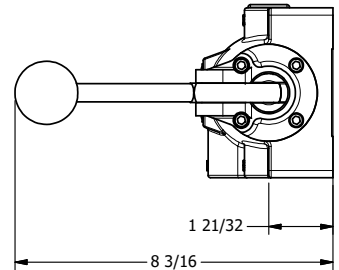

4

3

2

1

3/8" CORD GRIP DIN CAP INCLUDED
FORM A, ACC. TO EN 175301-803,
ISO 4400

1" NPTF PORTS
5-PLACES

AAA
PRODUCTS
INTERNATIONAL

**AAA PRODUCTS
INTERNATIONAL**
7114 Harry Hines Blvd
Dallas, TX 75235

TITLE: 1" SIDE PORT, SNGL SOL, 2 POS,
SPR RTRN, INTR SAFE,
LEVER ASSIST

DRAWING NO.:
DIM_ESAH8A

4

3

2

1

THE INFORMATION CONTAINED WITHIN THIS DOCUMENT IS PROPRIETARY TO AAA PRODUCTS AND MAY NOT BE DISCLOSED WITHOUT PRIOR WRITTEN CONSENT