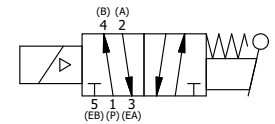

4

3

2

1

3/8" CORD GRIP DIN CAP INCLUDED
FORM A, ACC. TO EN 175301-803,
ISO 4400

1" NPTF PORTS
5-PLACES

AAA
PRODUCTS
INTERNATIONAL

**AAA PRODUCTS
INTERNATIONAL**
7114 Harry Hines Blvd
Dallas, TX 75235

TITLE: 1" SIDE PORT, SNGL SOL, 2 POS,
SPR RTRN, INTR SAFE,
LEVER ASSIST

DRAWING NO.:
DIM_ESAH8A

4

3

2

1

THE INFORMATION CONTAINED WITHIN THIS DOCUMENT IS PROPRIETARY TO AAA PRODUCTS AND MAY NOT BE DISCLOSED WITHOUT PRIOR WRITTEN CONSENT