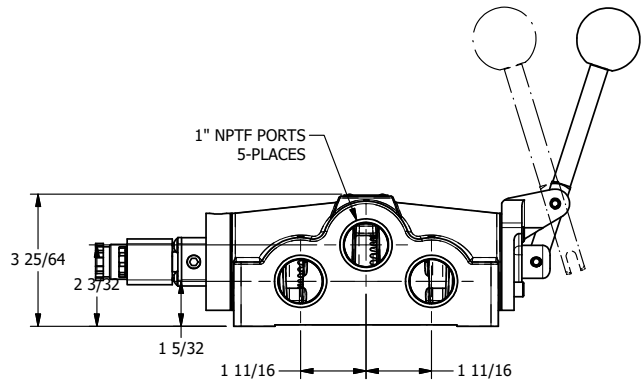

4

3

2

1

3/8" CORD GRIP DIN CAP INCLUDED
FORM A, ACC. TO EN 175301-803,
ISO 4400

1" NPTF PORTS
5-PLACES

AAA
PRODUCTS
INTERNATIONAL

**AAA PRODUCTS
INTERNATIONAL**
7114 Harry Hines Blvd
Dallas, TX 75235

TITLE: 1" SIDE PORT, SNGL SOL, 2 POS,
SPR RTRN, INTR SAFE,
LEVER ASSIST

DRAWING NO.:
DIM_ESAH8A

4

3

2

1

THE INFORMATION CONTAINED WITHIN THIS DOCUMENT IS PROPRIETARY TO AAA PRODUCTS AND MAY NOT BE DISCLOSED WITHOUT PRIOR WRITTEN CONSENT