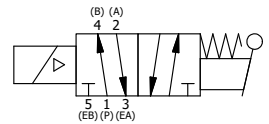

4

3

2

1

ATEX/IEC MOLDED COIL
3 METERS OF 3 WIRE CORD

1 5/32 1 7/32 1 7/32

2 31/32 6 13/16 3 41/64
6.188 5/16 5/16
4-PLACES $\phi 3/8$
4 3/8 3.750

1 21/32
8 3/16

3/4" NPTF PORTS
5-PLACES

3 25/64 2 3/32 1 5/32 1 11/16 1 11/16

AAA
PRODUCTS
INTERNATIONAL
**AAA PRODUCTS
INTERNATIONAL**
7114 Harry Hines Blvd
Dallas, TX 75235

TITLE: 3/4" SIDE PORT, SNGL SOL, 2 POS,
SPR RTRN, ATEX COIL,
LEVER ASSIST, LCKNG OVRD