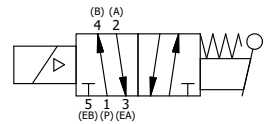

4

3

2

1

ATEX/IEC MOLDED COIL
3 METERS OF 3 WIRE CORD

1 5/32 1 7/32 1 7/32

2 31/32 6 13/16 3 41/64
6.188 5/16 5/16
4-PLACES $\phi 3/8$
4 3/8 3.750

1 21/32
8 3/16

3/4" NPTF PORTS
5-PLACES

3 25/64 2 3/32 1 5/32 1 11/16 1 11/16

AAA
PRODUCTS
INTERNATIONAL
**AAA PRODUCTS
INTERNATIONAL**
7114 Harry Hines Blvd
Dallas, TX 75235

TITLE: 3/4" SIDE PORT, SNGL SOL, 2 POS,
SPR RTRN, ATEX COIL,
LEVER ASSIST