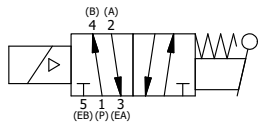

11mm/INDUSTRIAL TYPE B
DIN 43650 STYLE

1 5/32 1 7/32 1 7/32

3 1/8 6 13/16 3 41/64
6.188 5/16 5/16
Ø3/8
4-PLACES

4 3/8 3.750

1 21/32

8 3/16

3/4" NPTF PORTS
5-PLACES

3 25/64 2 3/32 1 5/32
1 11/16 1 11/16

AAA
PRODUCTS
INTERNATIONAL

**AAA PRODUCTS
INTERNATIONAL**
7114 Harry Hines Blvd
Dallas, TX 75235

TITLE: 3/4" SIDE PORT, SNGL SOL, 2 POS,
SPR RTRN,
LEVER ASST, EXCLDR, SIDE VENT

DRAWING NO.:
DIM_ESAH60L

THE INFORMATION CONTAINED WITHIN THIS DOCUMENT IS PROPRIETARY TO AAA PRODUCTS AND MAY NOT BE DISCLOSED WITHOUT PRIOR WRITTEN CONSENT