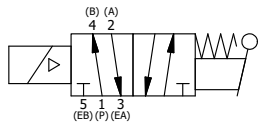

11mm/INDUSTRIAL TYPE B
DIN 43650 STYLE

1 5/32 1 7/32 1 7/32

3 1/8 6 13/16 3 41/64
6.188 5/16 5/16
Ø3/8
4-PLACES

4 3/8 3.750

1 21/32
8 3/16

3/4" NPTF PORTS
5-PLACES

3 25/64 2 3/32 1 5/32
1 11/16 1 11/16

AAA
PRODUCTS
INTERNATIONAL

**AAA PRODUCTS
INTERNATIONAL**
7114 Harry Hines Blvd
Dallas, TX 75235

TITLE: 3/4" SIDE PORT, SNGL SOL, 2 POS,
SPR RTRN,
LEVER ASSIST, EXCLDR

DRAWING NO.:
DIM_ESAH6L

THE INFORMATION CONTAINED WITHIN THIS DOCUMENT IS PROPRIETARY TO AAA PRODUCTS AND MAY NOT BE DISCLOSED WITHOUT PRIOR WRITTEN CONSENT