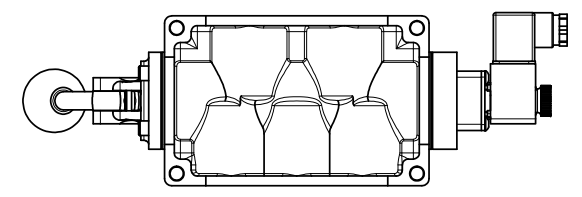

4

3

2

1

3/8" CORD GRIP DIN CAP INCLUDED
FORM A, ACC. TO EN 175301-803,
ISO 4400

3/4" NPTF PORTS
5-PLACES

AAA
PRODUCTS
INTERNATIONAL

**AAA PRODUCTS
INTERNATIONAL**
7114 Harry Hines Blvd
Dallas, TX 75235

TITLE: 3/4" SIDE PORT, SNGL SOL, 2 POS,
SPR RTRN, INTR SAFE,
LEVER ASSIST, EXCLDR

DRAWING NO.:
DIM_ESAH6AL

4

3

2

1

THE INFORMATION CONTAINED WITHIN THIS DOCUMENT IS PROPRIETARY TO AAA PRODUCTS AND MAY NOT BE DISCLOSED WITHOUT PRIOR WRITTEN CONSENT