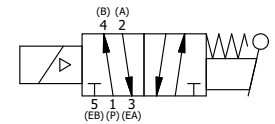

4

3

2

1

3/8" CORD GRIP DIN CAP INCLUDED
FORM A, ACC. TO EN 175301-803,
ISO 4400

3/4" NPTF PORTS
5-PLACES

AAA
PRODUCTS
INTERNATIONAL

**AAA PRODUCTS
INTERNATIONAL**
7114 Harry Hines Blvd
Dallas, TX 75235

TITLE: 3/4" SIDE PORT, SNGL SOL, 2 POS,
SPR RTRN, INTR SAFE,
LEVER ASSIST, EXCLDR

DRAWING NO.:
DIM_ESAH6AL

4

3

2

1

THE INFORMATION CONTAINED WITHIN THIS DOCUMENT IS PROPRIETARY TO AAA PRODUCTS AND MAY NOT BE DISCLOSED WITHOUT PRIOR WRITTEN CONSENT