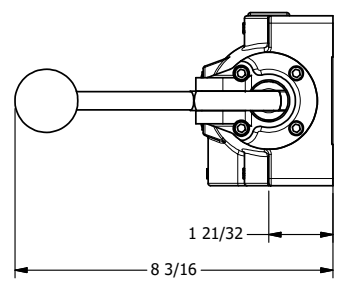

4

3

2

1

3/8" CORD GRIP DIN CAP INCLUDED
FORM A, ACC. TO EN 175301-803,
ISO 4400

3/4" NPTF PORTS
5-PLACES

AAA
PRODUCTS
INTERNATIONAL

**AAA PRODUCTS
INTERNATIONAL**
7114 Harry Hines Blvd
Dallas, TX 75235

TITLE: 3/4" SIDE PORT, SNGL SOL, 2 POS,
SPR RTRN, INTR SAFE,
LEVER ASSIST, EXCLDR

DRAWING NO.:
DIM_ESAH6AL

4

3

2

1

THE INFORMATION CONTAINED WITHIN THIS DOCUMENT IS PROPRIETARY TO AAA PRODUCTS AND MAY NOT BE DISCLOSED WITHOUT PRIOR WRITTEN CONSENT