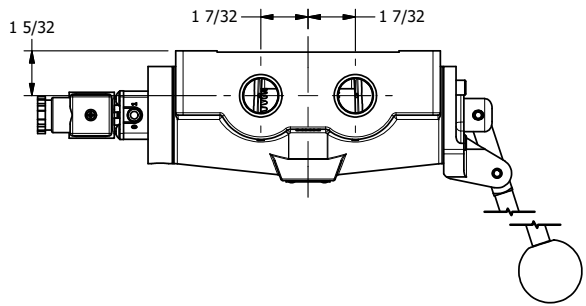

4

3

2

1

3/8" CORD GRIP DIN CAP INCLUDED
FORM A, ACC. TO EN 175301-803,
ISO 4400

3/4" NPTF PORTS
5-PLACES

AAA
PRODUCTS
INTERNATIONAL

**AAA PRODUCTS
INTERNATIONAL**
7114 Harry Hines Blvd
Dallas, TX 75235

TITLE: 3/4" SIDE PORT, SNGL SOL, 2 POS,
SPR RTRN, INTR SAFE,
LEVER ASSIST, EXCLDR

DRAWING NO.:
DIM_ESAH6AL

4

3

2

1

THE INFORMATION CONTAINED WITHIN THIS DOCUMENT IS PROPRIETARY TO AAA PRODUCTS AND MAY NOT BE DISCLOSED WITHOUT PRIOR WRITTEN CONSENT