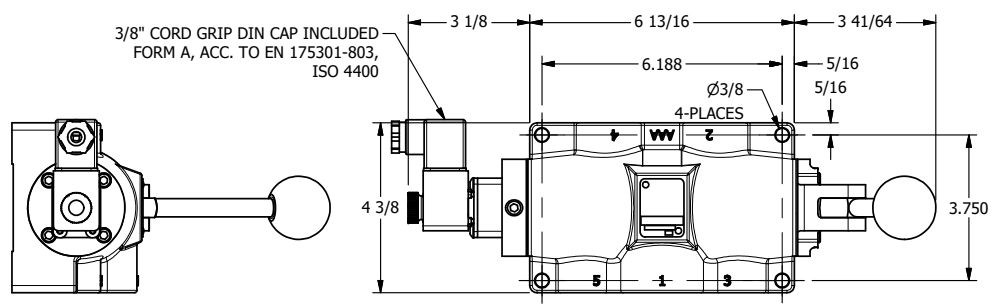

4

3

2

1

3/8" CORD GRIP DIN CAP INCLUDED
FORM A, ACC. TO EN 175301-803,
ISO 4400

3/4" NPTF PORTS
5-PLACES

AAA
PRODUCTS
INTERNATIONAL

**AAA PRODUCTS
INTERNATIONAL**
7114 Harry Hines Blvd
Dallas, TX 75235

TITLE: 3/4" SIDE PORT, SNGL SOL, 2 POS,
SPR RTRN, INTR SAFE,
LEVER ASSIST, EXCLDR

DRAWING NO.:
DIM_ESAH6AL

4

3

2

1

THE INFORMATION CONTAINED WITHIN THIS DOCUMENT IS PROPRIETARY TO AAA PRODUCTS AND MAY NOT BE DISCLOSED WITHOUT PRIOR WRITTEN CONSENT