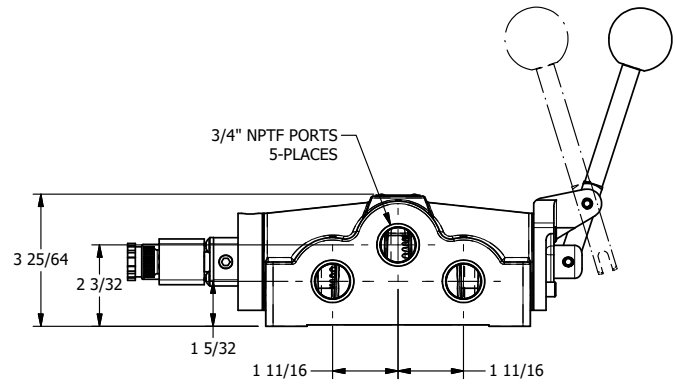

4

3

2

1

3/8" CORD GRIP DIN CAP INCLUDED
FORM A, ACC. TO EN 175301-803,
ISO 4400

3/4" NPTF PORTS
5-PLACES

AAA
PRODUCTS
INTERNATIONAL

**AAA PRODUCTS
INTERNATIONAL**
7114 Harry Hines Blvd
Dallas, TX 75235

TITLE: 3/4" SIDE PORT, SNGL SOL, 2 POS,
SPR RTRN, INTR SAFE,
LEVER ASSIST, EXCLDR

DRAWING NO.:
DIM_ESAH6AL

4

3

2

1

THE INFORMATION CONTAINED WITHIN THIS DOCUMENT IS PROPRIETARY TO AAA PRODUCTS AND MAY NOT BE DISCLOSED WITHOUT PRIOR WRITTEN CONSENT