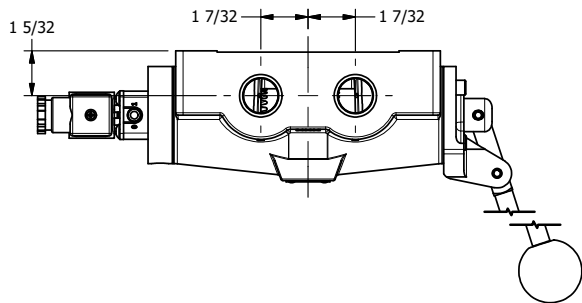

4

3

2

1

3/8" CORD GRIP DIN CAP INCLUDED
FORM A, ACC. TO EN 175301-803,
ISO 4400

3/4" NPTF PORTS
5-PLACES

AAA
PRODUCTS
INTERNATIONAL

**AAA PRODUCTS
INTERNATIONAL**
7114 Harry Hines Blvd
Dallas, TX 75235

TITLE: 3/4" SIDE PORT, SNGL SOL, 2 POS,
SPR RTRN, INTR SAFE,
LEVER ASSIST, SIDE VENT

DRAWING NO.:
DIM_ESAH6AC

4

3

2

1

THE INFORMATION CONTAINED WITHIN THIS DOCUMENT IS PROPRIETARY TO AAA PRODUCTS AND MAY NOT BE DISCLOSED WITHOUT PRIOR WRITTEN CONSENT