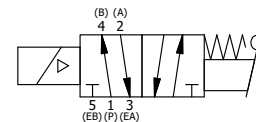

4

3

2

1

3/8" CORD GRIP DIN CAP INCLUDED
FORM A, ACC. TO EN 175301-803,
ISO 4400

3/4" NPTF PORTS
5-PLACES

AAA
PRODUCTS
INTERNATIONAL

**AAA PRODUCTS
INTERNATIONAL**
7114 Harry Hines Blvd
Dallas, TX 75235

TITLE: 3/4" SIDE PORT, SNGL SOL, 2 POS,
SPR RTRN, INTR SAFE,
LEVER ASSIST, SIDE VENT

DRAWING NO.:
DIM_ESAH6AC

4

3

2

1

THE INFORMATION CONTAINED WITHIN THIS DOCUMENT IS PROPRIETARY TO AAA PRODUCTS AND MAY NOT BE DISCLOSED WITHOUT PRIOR WRITTEN CONSENT