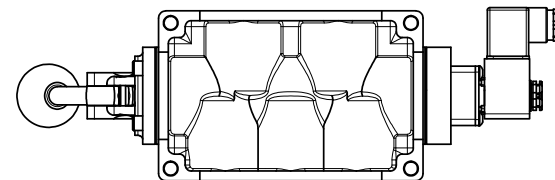

4

3

2

1

3/8" CORD GRIP DIN CAP INCLUDED
FORM A, ACC. TO EN 175301-803,
ISO 4400

3/4" NPTF PORTS
5-PLACES

AAA
PRODUCTS
INTERNATIONAL

**AAA PRODUCTS
INTERNATIONAL**
7114 Harry Hines Blvd
Dallas, TX 75235

TITLE: 3/4" SIDE PORT, SNGL SOL, 2 POS,
SPR RTRN, INTR SAFE,
LEVER ASSIST, SIDE VENT

DRAWING NO.:
DIM_ESAH6AC

4

3

2

1

THE INFORMATION CONTAINED WITHIN THIS DOCUMENT IS PROPRIETARY TO AAA PRODUCTS AND MAY NOT BE DISCLOSED WITHOUT PRIOR WRITTEN CONSENT