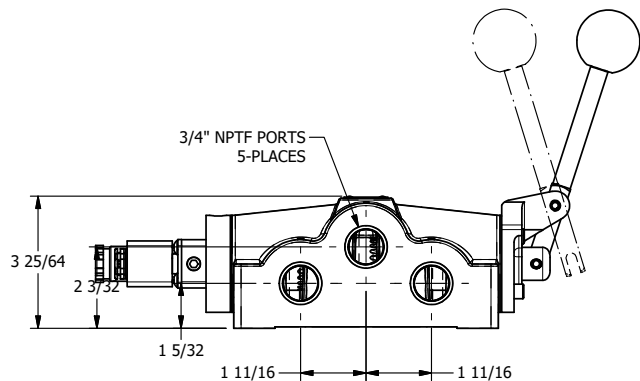

4

3

2

1

3/8" CORD GRIP DIN CAP INCLUDED
FORM A, ACC. TO EN 175301-803,
ISO 4400

3/4" NPTF PORTS
5-PLACES

AAA
PRODUCTS
INTERNATIONAL

**AAA PRODUCTS
INTERNATIONAL**
7114 Harry Hines Blvd
Dallas, TX 75235

TITLE: 3/4" SIDE PORT, SNGL SOL, 2 POS,
SPR RTRN, INTR SAFE,
LEVER ASSIST, SIDE VENT

DRAWING NO.:
DIM_ESAH6AC

4

3

2

1

THE INFORMATION CONTAINED WITHIN THIS DOCUMENT IS PROPRIETARY TO AAA PRODUCTS AND MAY NOT BE DISCLOSED WITHOUT PRIOR WRITTEN CONSENT