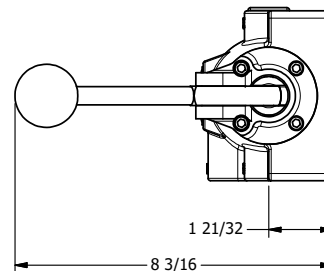

4

3

2

1

3/8" CORD GRIP DIN CAP INCLUDED
FORM A, ACC. TO EN 175301-803,
ISO 4400

3/4" NPTF PORTS
5-PLACES

AAA
PRODUCTS
INTERNATIONAL

**AAA PRODUCTS
INTERNATIONAL**
7114 Harry Hines Blvd
Dallas, TX 75235

TITLE: 3/4" SIDE PORT, SNGL SOL, 2 POS,
SPR RTRN, INTR SAFE,
LEVER ASSIST, SIDE VENT

DRAWING NO.:
DIM_ESAH6AC

4

3

2

1

THE INFORMATION CONTAINED WITHIN THIS DOCUMENT IS PROPRIETARY TO AAA PRODUCTS AND MAY NOT BE DISCLOSED WITHOUT PRIOR WRITTEN CONSENT