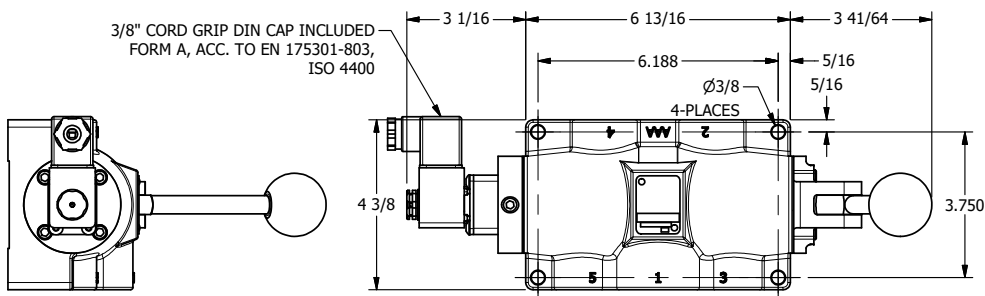

4

3

2

1

3/8" CORD GRIP DIN CAP INCLUDED
FORM A, ACC. TO EN 175301-803,
ISO 4400

3/4" NPTF PORTS
5-PLACES

AAA
PRODUCTS
INTERNATIONAL

**AAA PRODUCTS
INTERNATIONAL**
7114 Harry Hines Blvd
Dallas, TX 75235

TITLE: 3/4" SIDE PORT, SNGL SOL, 2 POS,
SPR RTRN, INTR SAFE,
LEVER ASSIST, SIDE VENT

DRAWING NO.:
DIM_ESAH6AC

4

3

2

1

THE INFORMATION CONTAINED WITHIN THIS DOCUMENT IS PROPRIETARY TO AAA PRODUCTS AND MAY NOT BE DISCLOSED WITHOUT PRIOR WRITTEN CONSENT