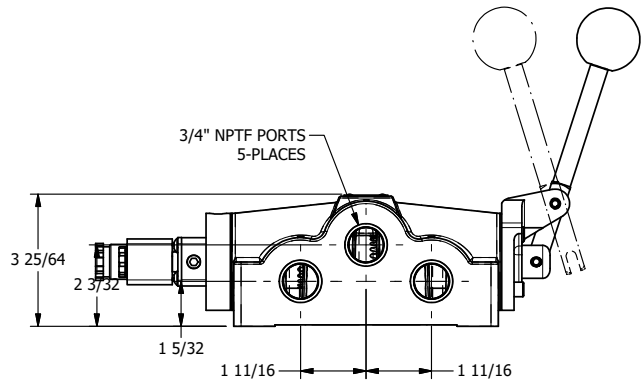

4

3

2

1

3/8" CORD GRIP DIN CAP INCLUDED
FORM A, ACC. TO EN 175301-803,
ISO 4400

3/4" NPTF PORTS
5-PLACES

AAA
PRODUCTS
INTERNATIONAL

**AAA PRODUCTS
INTERNATIONAL**
7114 Harry Hines Blvd
Dallas, TX 75235

TITLE: 3/4" SIDE PORT, SNGL SOL, 2 POS,
SPR RTRN, INTR SAFE,
LEVER ASSIST

DRAWING NO.:
DIM_ESAH6A

4

3

2

1

THE INFORMATION CONTAINED WITHIN THIS DOCUMENT IS PROPRIETARY TO AAA PRODUCTS AND MAY NOT BE DISCLOSED WITHOUT PRIOR WRITTEN CONSENT