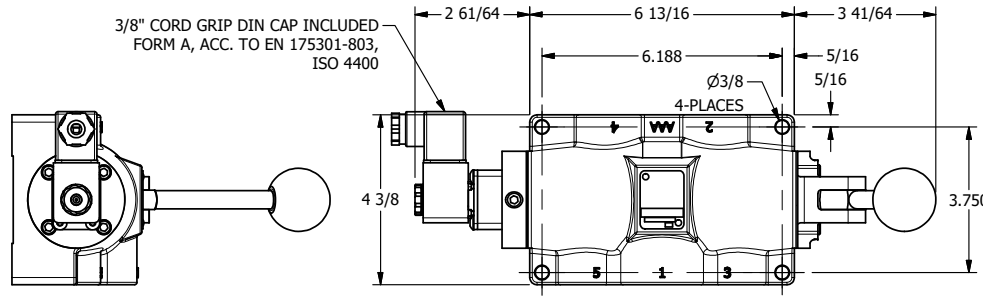

4

3

2

1

3/8" CORD GRIP DIN CAP INCLUDED
FORM A, ACC. TO EN 175301-803,
ISO 4400

3/4" NPTF PORTS
5-PLACES

AAA
PRODUCTS
INTERNATIONAL

**AAA PRODUCTS
INTERNATIONAL**
7114 Harry Hines Blvd
Dallas, TX 75235

TITLE: 3/4" SIDE PORT, SNGL SOL, 2 POS,
SPR RTRN, INTR SAFE,
LEVER ASSIST

DRAWING NO.:
DIM_ESAH6A

4

3

2

1

THE INFORMATION CONTAINED WITHIN THIS DOCUMENT IS PROPRIETARY TO AAA PRODUCTS AND MAY NOT BE DISCLOSED WITHOUT PRIOR WRITTEN CONSENT