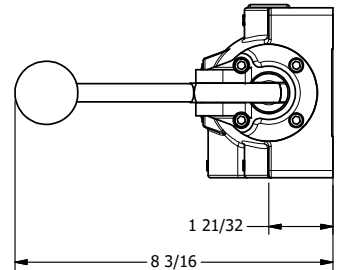

4

3

2

1

3/8" CORD GRIP DIN CAP INCLUDED
FORM A, ACC. TO EN 175301-803,
ISO 4400

3/4" NPTF PORTS
5-PLACES

AAA
PRODUCTS
INTERNATIONAL

**AAA PRODUCTS
INTERNATIONAL**
7114 Harry Hines Blvd
Dallas, TX 75235

TITLE: 3/4" SIDE PORT, SNGL SOL, 2 POS,
SPR RTRN, INTR SAFE,
LEVER ASSIST

DRAWING NO.:
DIM_ESAH6A

4

3

2

1

THE INFORMATION CONTAINED WITHIN THIS DOCUMENT IS PROPRIETARY TO AAA PRODUCTS AND MAY NOT BE DISCLOSED WITHOUT PRIOR WRITTEN CONSENT