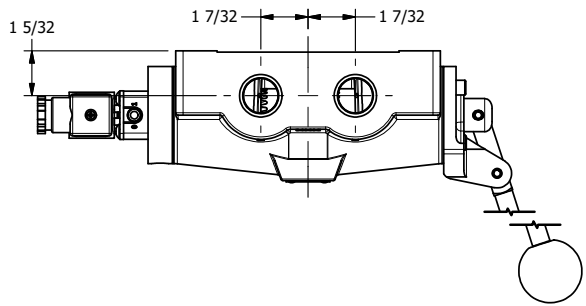

4

3

2

1

3/8" CORD GRIP DIN CAP INCLUDED
FORM A, ACC. TO EN 175301-803,
ISO 4400

3/4" NPTF PORTS
5-PLACES

AAA
PRODUCTS
INTERNATIONAL

**AAA PRODUCTS
INTERNATIONAL**
7114 Harry Hines Blvd
Dallas, TX 75235

TITLE: 3/4" SIDE PORT, SNGL SOL, 2 POS,
SPR RTRN, INTR SAFE,
LEVER ASSIST

DRAWING NO.:
DIM_ESAH6A

4

3

2

1

THE INFORMATION CONTAINED WITHIN THIS DOCUMENT IS PROPRIETARY TO AAA PRODUCTS AND MAY NOT BE DISCLOSED WITHOUT PRIOR WRITTEN CONSENT