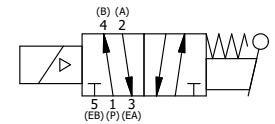

4

3

2

1

3/8" CORD GRIP DIN CAP INCLUDED
FORM A, ACC. TO EN 175301-803,
ISO 4400

3/4" NPTF PORTS
5-PLACES

AAA
PRODUCTS
INTERNATIONAL

**AAA PRODUCTS
INTERNATIONAL**
7114 Harry Hines Blvd
Dallas, TX 75235

TITLE: 3/4" SIDE PORT, SNGL SOL, 2 POS,
SPR RTRN, INTR SAFE,
LEVER ASSIST

DRAWING NO.:
DIM_ESAH6A

4

3

2

1

THE INFORMATION CONTAINED WITHIN THIS DOCUMENT IS PROPRIETARY TO AAA PRODUCTS AND MAY NOT BE DISCLOSED WITHOUT PRIOR WRITTEN CONSENT