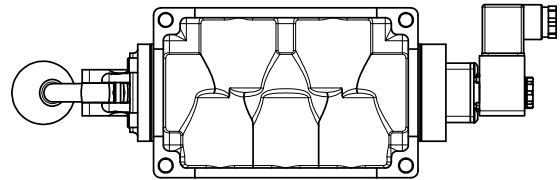

4

3

2

1

3/8" CORD GRIP DIN CAP INCLUDED
FORM A, ACC. TO EN 175301-803,
ISO 4400

3/4" NPTF PORTS
5-PLACES

AAA
PRODUCTS
INTERNATIONAL

**AAA PRODUCTS
INTERNATIONAL**
7114 Harry Hines Blvd
Dallas, TX 75235

TITLE: 3/4" SIDE PORT, SNGL SOL, 2 POS,
SPR RTRN, INTR SAFE,
LEVER ASSIST

DRAWING NO.:
DIM_ESAH6A

4

3

2

1

THE INFORMATION CONTAINED WITHIN THIS DOCUMENT IS PROPRIETARY TO AAA PRODUCTS AND MAY NOT BE DISCLOSED WITHOUT PRIOR WRITTEN CONSENT