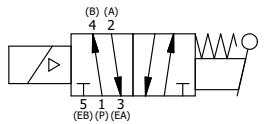

11mm/INDUSTRIAL TYPE B
DIN 43650 STYLE

1 5/32 1 7/32 1 7/32

2 61/64 6 13/16 3 41/64

4 3/8 3.750
6.188
5/16 5/16
Ø3/8
4-PLACES

1 21/32
8 3/16

3/4" NPTF PORTS
5-PLACES

3 25/64 2 3/32 1 5/32 1 11/16 1 11/16

AAA
PRODUCTS
INTERNATIONAL

**AAA PRODUCTS
INTERNATIONAL**
7114 Harry Hines Blvd
Dallas, TX 75235

TITLE: 3/4" SIDE PORT, SNGL SOL, 2 POS,
SPR RTRN, LEVER ASSIST

DRAWING NO.:
DIM_ESAH6

THE INFORMATION CONTAINED WITHIN THIS DOCUMENT IS PROPRIETARY TO AAA PRODUCTS AND MAY NOT BE DISCLOSED WITHOUT PRIOR WRITTEN CONSENT