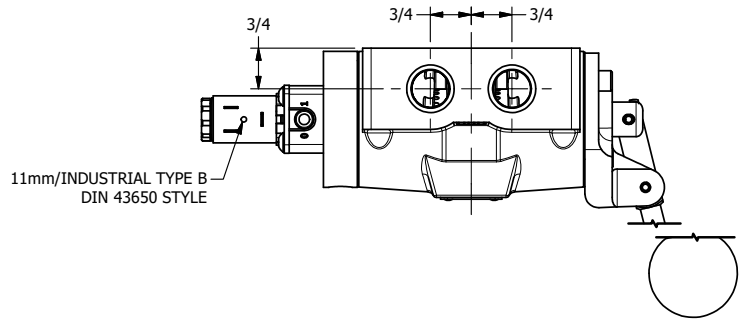

4 3 2 1

B

B

A

A

AAA
PRODUCTS
INTERNATIONAL

**AAA PRODUCTS
INTERNATIONAL**
7114 Harry Hines Blvd
Dallas, TX 75235

TITLE: 1/2" SIDE PORT, SNGL SOL, 2 POS,
SPR RTRN, LEVER ASSIST
LEVER ASST, EXT PILOT

DRAWING NO.:
DIM_ESAH4Z

4 3 2 1

THE INFORMATION CONTAINED WITHIN THIS DOCUMENT IS PROPRIETARY TO AAA PRODUCTS AND MAY NOT BE DISCLOSED WITHOUT PRIOR WRITTEN CONSENT