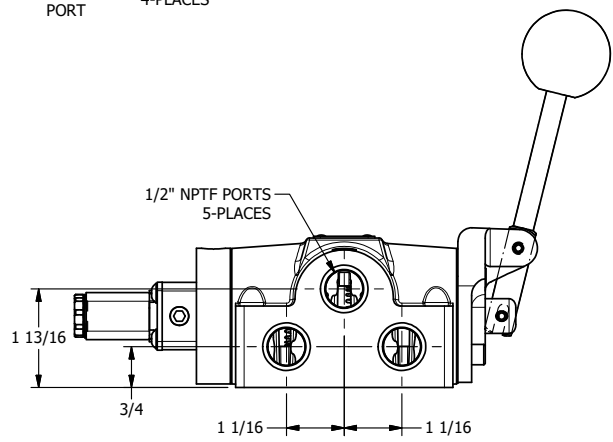

4 3 2 1

B

B

A

A

AAA
PRODUCTS
INTERNATIONAL

**AAA PRODUCTS
INTERNATIONAL**
7114 Harry Hines Blvd
Dallas, TX 75235

TITLE: 1/2" SIDE PORT, SNGL SOL, 2 POS,
SPR RTRN, LEVER ASSIST
LEVER ASST, EXT PILOT

DRAWING NO.:
DIM_ESAH4Z

4 3 2 1

THE INFORMATION CONTAINED WITHIN THIS DOCUMENT IS PROPRIETARY TO AAA PRODUCTS AND MAY NOT BE DISCLOSED WITHOUT PRIOR WRITTEN CONSENT