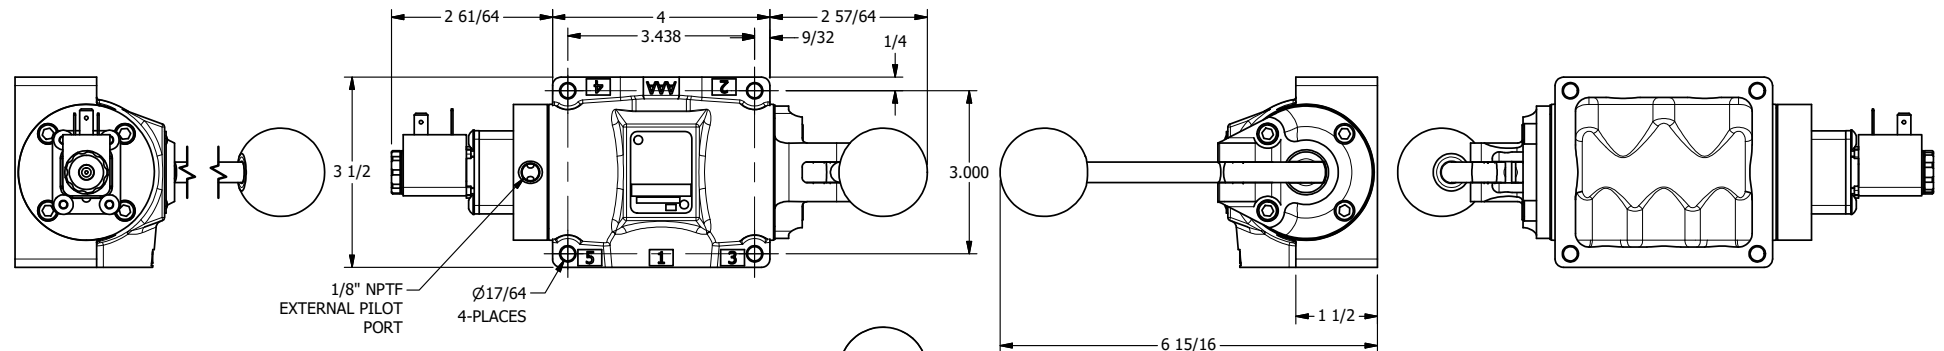

4 3 2 1

B

B

A

A

AAA
PRODUCTS
INTERNATIONAL

**AAA PRODUCTS
INTERNATIONAL**
7114 Harry Hines Blvd
Dallas, TX 75235

TITLE: 1/2" SIDE PORT, SNGL SOL, 2 POS,
SPR RTRN, LEVER ASSIST
LEVER ASST, EXT PILOT

DRAWING NO.:
DIM_ESAH4Z

4 3 2 1

THE INFORMATION CONTAINED WITHIN THIS DOCUMENT IS PROPRIETARY TO AAA PRODUCTS AND MAY NOT BE DISCLOSED WITHOUT PRIOR WRITTEN CONSENT