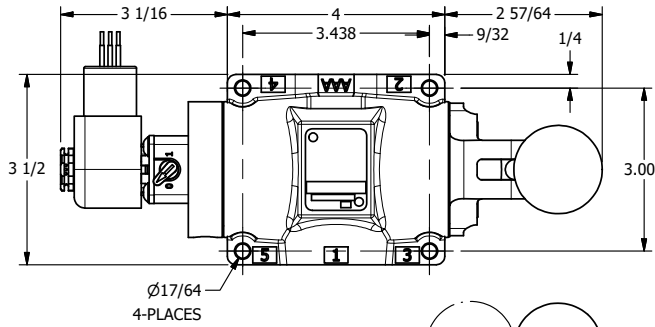

4 3 2 1

4 3 2 1

AAA
PRODUCTS
INTERNATIONAL

**AAA PRODUCTS
INTERNATIONAL**
7114 Harry Hines Blvd
Dallas, TX 75235

TITLE: 1/2" SIDE PORT, SNGL SOL, 2 POS,
SPR RTRN, EXPL PROOF,
LEVER ASST, LCKNG OVRD, SIDE VENT

DRAWING NO.:
DIM_ESAH4XOC

THE INFORMATION CONTAINED WITHIN THIS DOCUMENT IS PROPRIETARY TO AAA PRODUCTS AND MAY NOT BE DISCLOSED WITHOUT PRIOR WRITTEN CONSENT