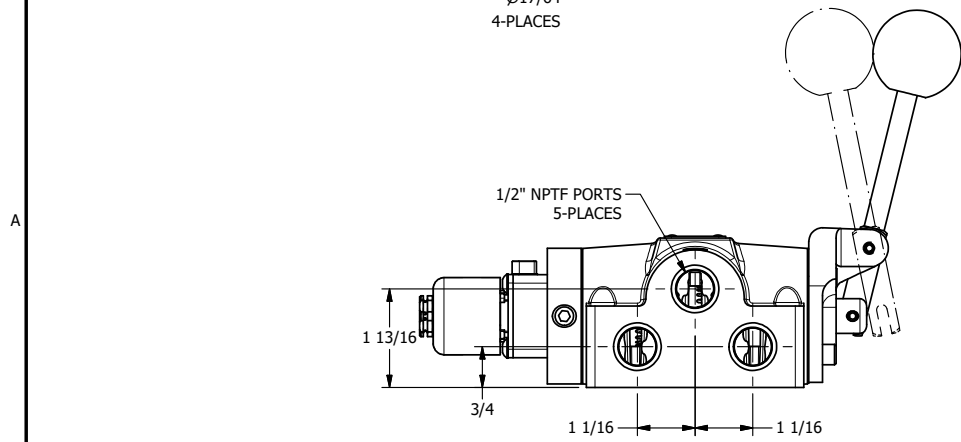

4 3 2 1

4 3 2 1

AAA
PRODUCTS
INTERNATIONAL

**AAA PRODUCTS
INTERNATIONAL**
7114 Harry Hines Blvd
Dallas, TX 75235

TITLE: 1/2" SIDE PORT, SNGL SOL, 2 POS,
SPR RTRN, EXPL PROOF,
LEVER ASST, LCKNG OVRD, SIDE VENT

DRAWING NO.:
DIM_ESAH4XOC

THE INFORMATION CONTAINED WITHIN THIS DOCUMENT IS PROPRIETARY TO AAA PRODUCTS AND MAY NOT BE DISCLOSED WITHOUT PRIOR WRITTEN CONSENT