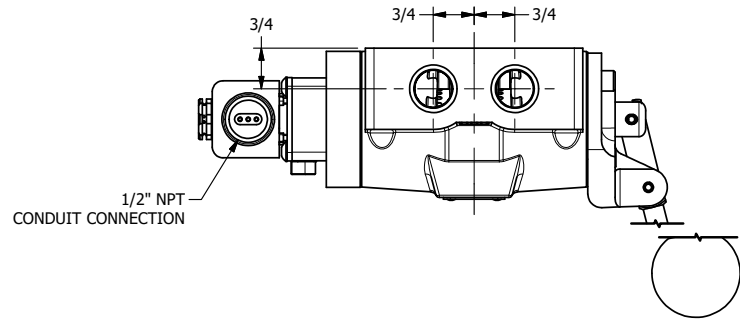

4 3 2 1

4 3 2 1

AAA
PRODUCTS
INTERNATIONAL

**AAA PRODUCTS
INTERNATIONAL**
7114 Harry Hines Blvd
Dallas, TX 75235

TITLE: 1/2" SIDE PORT, SNGL SOL, 2 POS,
SPR RTRN, EXPL PROOF,
LEVER ASST, LCKNG OVRD, SIDE VENT

DRAWING NO.:
DIM_ESAH4XOC

THE INFORMATION CONTAINED WITHIN THIS DOCUMENT IS PROPRIETARY TO AAA PRODUCTS AND MAY NOT BE DISCLOSED WITHOUT PRIOR WRITTEN CONSENT