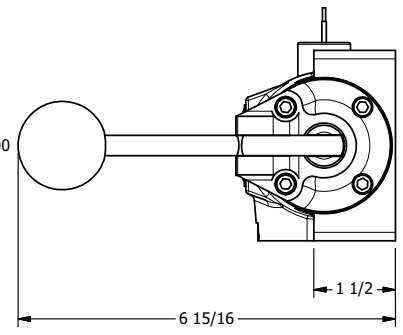

4 3 2 1

4 3 2 1

AAA
PRODUCTS
INTERNATIONAL

**AAA PRODUCTS
INTERNATIONAL**
7114 Harry Hines Blvd
Dallas, TX 75235

TITLE: 1/2" SIDE PORT, SNGL SOL, 2 POS,
SPR RTRN, EXPL PROOF,
LEVER ASST, LCKNG OVRD, SIDE VENT

DRAWING NO.:
DIM_ESAH4XOC

THE INFORMATION CONTAINED WITHIN THIS DOCUMENT IS PROPRIETARY TO AAA PRODUCTS AND MAY NOT BE DISCLOSED WITHOUT PRIOR WRITTEN CONSENT