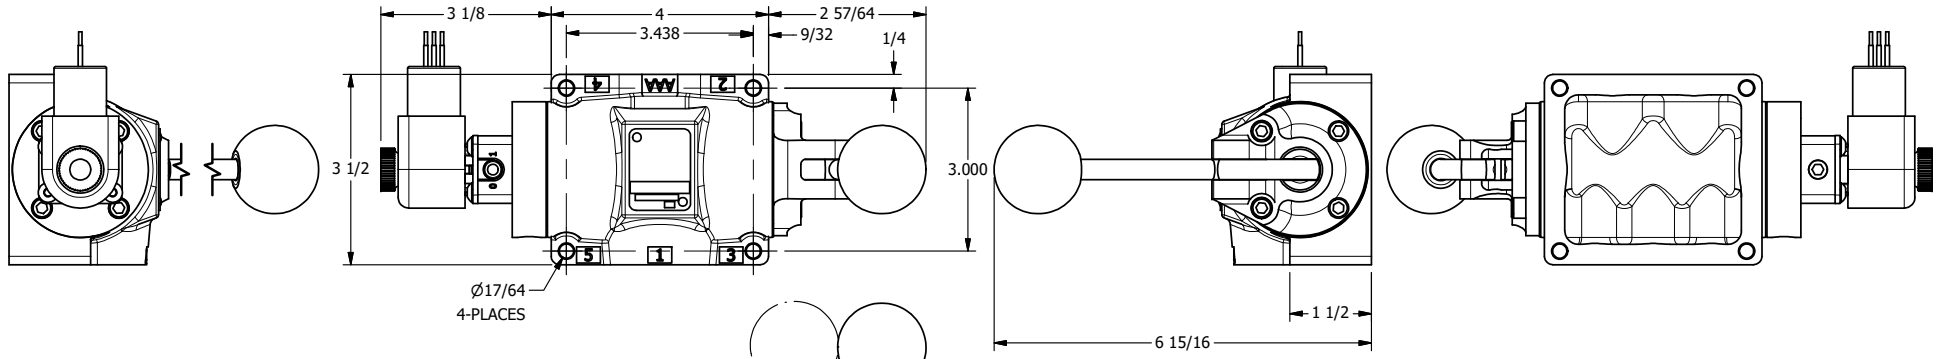

AAA
PRODUCTS
INTERNATIONAL

**AAA PRODUCTS
INTERNATIONAL**
7114 Harry Hines Blvd
Dallas, TX 75235

TITLE: 1/2" SIDE PORT, SNGL SOL, 2 POS,
SPR RTRN, EXPL PROOF,
LEVER ASSIST, EXCLDR

DRAWING NO.:
DIM_ESAH4XL