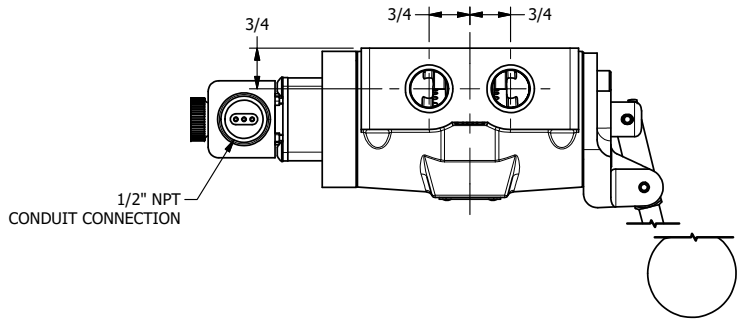

4

3

2

1

B

B

A

A

AAA
PRODUCTS
INTERNATIONAL

**AAA PRODUCTS
INTERNATIONAL**
7114 Harry Hines Blvd
Dallas, TX 75235

TITLE: 1/2" SIDE PORT, SNGL SOL, 2 POS,
SPR RTRN, EXPL PROOF,
LEVER ASSIST, EXCLDR

DRAWING NO.:
DIM_ESAH4XL

4

3

2

1

THE INFORMATION CONTAINED WITHIN THIS DOCUMENT IS PROPRIETARY TO AAA PRODUCTS AND MAY NOT BE DISCLOSED WITHOUT PRIOR WRITTEN CONSENT