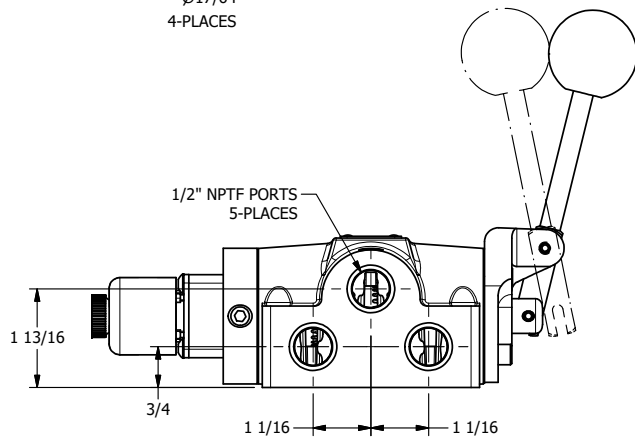

AAA
PRODUCTS
INTERNATIONAL

**AAA PRODUCTS
INTERNATIONAL**
7114 Harry Hines Blvd
Dallas, TX 75235

TITLE: 1/2" SIDE PORT, SNGL SOL, 2 POS,
SPR RTRN, EXPL PROOF,
LEVER ASSIST, EXCLDR

DRAWING NO.:
DIM_ESAH4XL