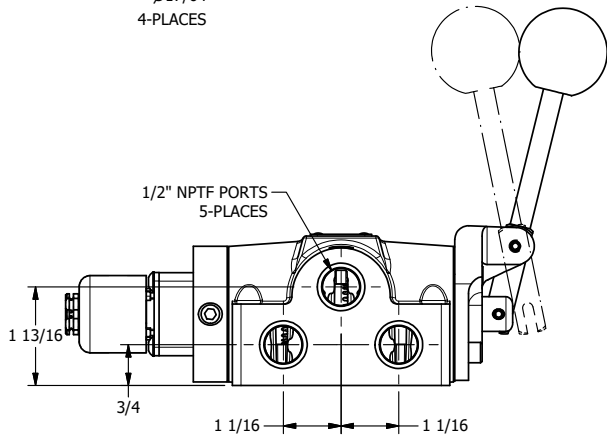

4

3

2

1

AAA
PRODUCTS
INTERNATIONAL

**AAA PRODUCTS
INTERNATIONAL**
7114 Harry Hines Blvd
Dallas, TX 75235

TITLE: 1/2" SIDE PORT, SNGL SOL, 2 POS,
SPR RTRN, EXPL PROOF,
LEVER ASSIST, SIDE VENT

DRAWING NO.:
DIM_ESAH4XC