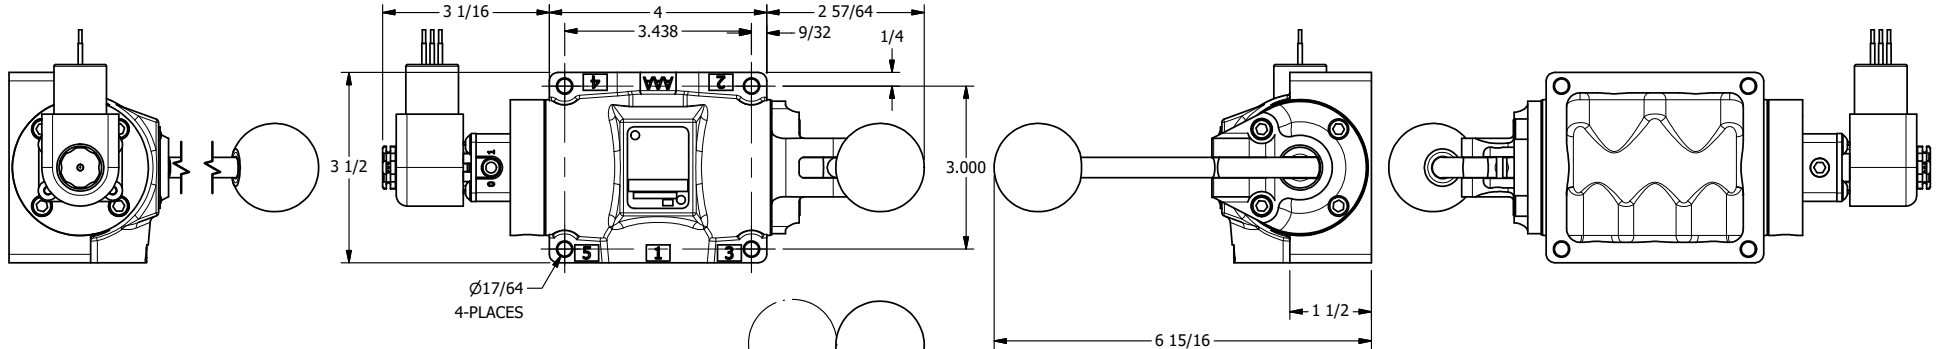

4

3

2

1

AAA
PRODUCTS
INTERNATIONAL

**AAA PRODUCTS
INTERNATIONAL**
7114 Harry Hines Blvd
Dallas, TX 75235

TITLE: 1/2" SIDE PORT, SNGL SOL, 2 POS,
SPR RTRN, EXPL PROOF,
LEVER ASSIST, SIDE VENT

DRAWING NO.:
DIM_ESAH4XC