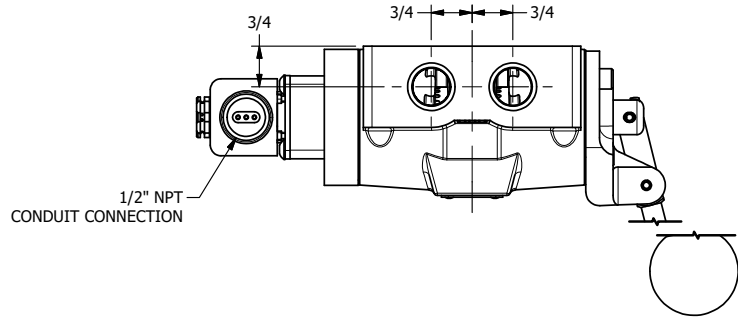

4

3

2

1

AAA
PRODUCTS
INTERNATIONAL

**AAA PRODUCTS
INTERNATIONAL**
7114 Harry Hines Blvd
Dallas, TX 75235

TITLE: 1/2" SIDE PORT, SNGL SOL, 2 POS,
SPR RTRN, EXPL PROOF,
LEVER ASSIST, SIDE VENT

DRAWING NO.:
DIM_ESAH4XC