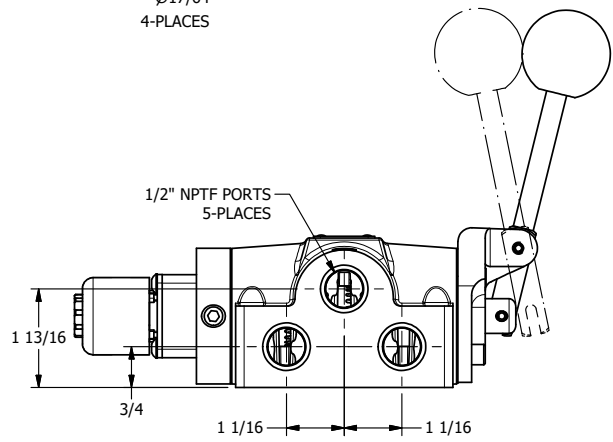

4 3 2 1

**AAA**  
PRODUCTS  
INTERNATIONAL

**AAA PRODUCTS  
INTERNATIONAL**  
7114 Harry Hines Blvd  
Dallas, TX 75235

TITLE: 1/2" SIDE PORT, SNGL SOL, 2 POS,  
SPR RTRN, EXPL PROOF,  
LEVER ASSIST

DRAWING NO.:  
DIM\_ESAH4X