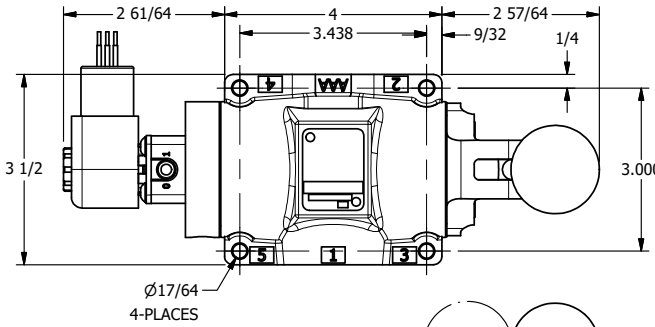

4 3 2 1

**AAA**  
PRODUCTS  
INTERNATIONAL

**AAA PRODUCTS  
INTERNATIONAL**  
7114 Harry Hines Blvd  
Dallas, TX 75235

TITLE: 1/2" SIDE PORT, SNGL SOL, 2 POS,  
SPR RTRN, EXPL PROOF,  
LEVER ASSIST

DRAWING NO.:  
DIM\_ESAH4X