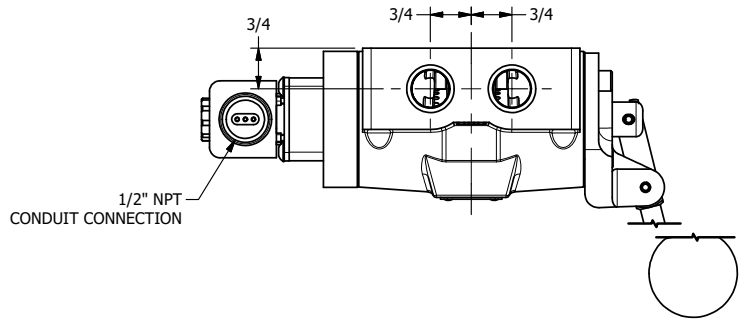

4 3 2 1

**AAA**  
PRODUCTS  
INTERNATIONAL

**AAA PRODUCTS  
INTERNATIONAL**  
7114 Harry Hines Blvd  
Dallas, TX 75235

TITLE: 1/2" SIDE PORT, SNGL SOL, 2 POS,  
SPR RTRN, EXPL PROOF,  
LEVER ASSIST

DRAWING NO.:  
DIM\_ESAH4X