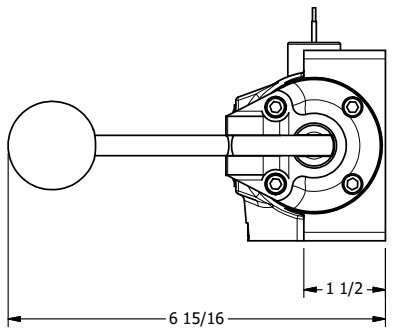

4 3 2 1

**AAA**  
PRODUCTS  
INTERNATIONAL

**AAA PRODUCTS  
INTERNATIONAL**  
7114 Harry Hines Blvd  
Dallas, TX 75235

TITLE: 1/2" SIDE PORT, SNGL SOL, 2 POS,  
SPR RTRN, EXPL PROOF,  
LEVER ASSIST

DRAWING NO.:  
DIM\_ESAH4X