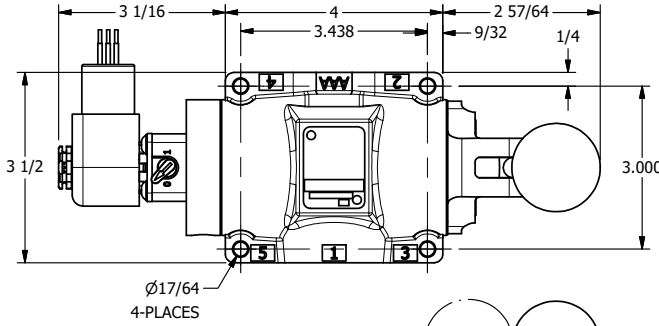

4

3

2

1

1/2" NPT
CONDUIT CONNECTION

AAA
PRODUCTS
INTERNATIONAL

**AAA PRODUCTS
INTERNATIONAL**
7114 Harry Hines Blvd
Dallas, TX 75235

TITLE: 1/2" SUBPLATE, SNGL SOL, 2 POS,
SPR RTRN, EXPL PROOF,
LEVER ASST, LCKNG OVRD, SIDE VENT

DRAWING NO.:
DIM_ESAH4PXOC

THE INFORMATION CONTAINED WITHIN THIS DOCUMENT IS PROPRIETARY TO AAA PRODUCTS AND MAY NOT BE DISCLOSED WITHOUT PRIOR WRITTEN CONSENT

4

3

2

1

B

B