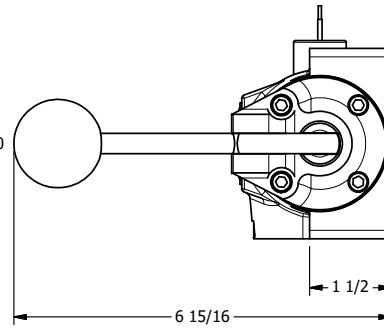

4

3

2

1

1/2" NPT
CONDUIT CONNECTION

AAA
PRODUCTS
INTERNATIONAL

**AAA PRODUCTS
INTERNATIONAL**
7114 Harry Hines Blvd
Dallas, TX 75235

TITLE: 1/2" SUBPLATE, SNGL SOL, 2 POS,
SPR RTRN, EXPL PROOF,
LEVER ASST, LCKNG OVRD, SIDE VENT

DRAWING NO.:
DIM_ESAH4PXOC

THE INFORMATION CONTAINED WITHIN THIS DOCUMENT IS PROPRIETARY TO AAA PRODUCTS AND MAY NOT BE DISCLOSED WITHOUT PRIOR WRITTEN CONSENT

4

3

2

1

B

B