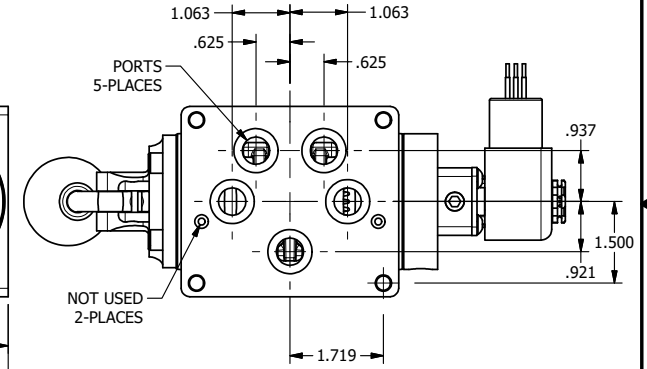

4

3

2

1

1/2" NPT
CONDUIT CONNECTION

AAA
PRODUCTS
INTERNATIONAL

**AAA PRODUCTS
INTERNATIONAL**
7114 Harry Hines Blvd
Dallas, TX 75235

TITLE: 1/2" SUBPLATE, SNGL SOL, 2 POS,
SPR RTRN, EXPL PROOF,
LEVER ASST, LCKNG OVRD, SIDE VENT

DRAWING NO.:
DIM_ESAH4PXOC

THE INFORMATION CONTAINED WITHIN THIS DOCUMENT IS PROPRIETARY TO AAA PRODUCTS AND MAY NOT BE DISCLOSED WITHOUT PRIOR WRITTEN CONSENT

4

3

2

1

B

B