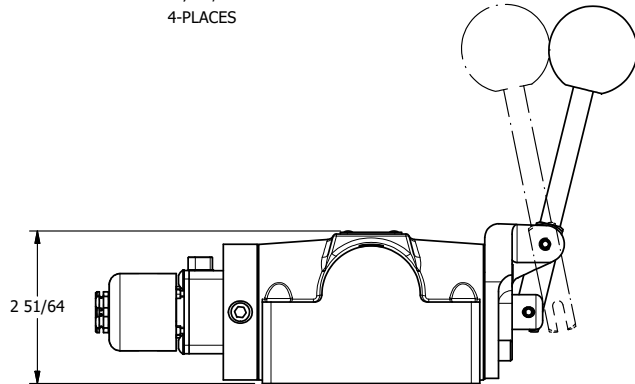

4

3

2

1

1/2" NPT
CONDUIT CONNECTION

AAA
PRODUCTS
INTERNATIONAL

**AAA PRODUCTS
INTERNATIONAL**
7114 Harry Hines Blvd
Dallas, TX 75235

TITLE: 1/2" SUBPLATE, SNGL SOL, 2 POS,
SPR RTRN, EXPL PROOF,
LEVER ASST, LCKNG OVRD, SIDE VENT

DRAWING NO.:
DIM_ESAH4PXOC

THE INFORMATION CONTAINED WITHIN THIS DOCUMENT IS PROPRIETARY TO AAA PRODUCTS AND MAY NOT BE DISCLOSED WITHOUT PRIOR WRITTEN CONSENT

4

3

2

1

B

B