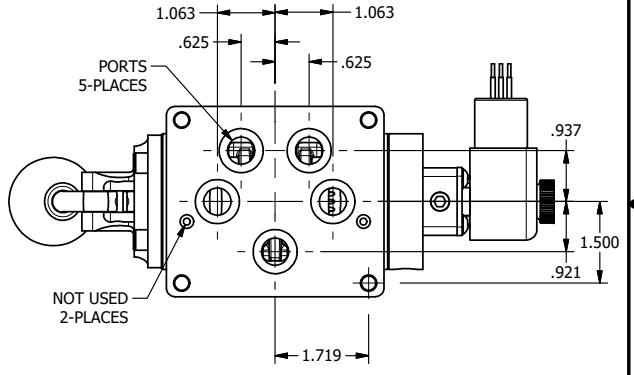

4

3

2

1

1/2" NPT
CONDUIT CONNECTION

AAA
PRODUCTS
INTERNATIONAL

**AAA PRODUCTS
INTERNATIONAL**
7114 Harry Hines Blvd
Dallas, TX 75235

TITLE: 1/2" SUBPLATE, SNGL SOL, 2 POS,
SPR RTRN, EXPL PROOF,
LEVER ASSIST, EXCLDR

DRAWING NO.:
DIM_ESAH4PXL

THE INFORMATION CONTAINED WITHIN THIS DOCUMENT IS PROPRIETARY TO AAA PRODUCTS AND MAY NOT BE DISCLOSED WITHOUT PRIOR WRITTEN CONSENT

4

3

2

1