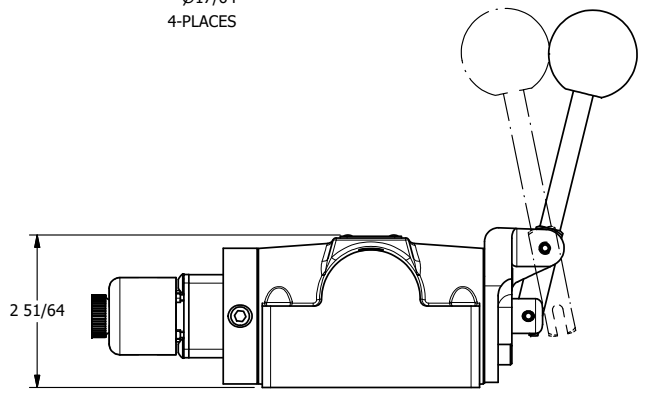

4

3

2

1

1/2" NPT
CONDUIT CONNECTION

AAA
PRODUCTS
INTERNATIONAL

**AAA PRODUCTS
INTERNATIONAL**
7114 Harry Hines Blvd
Dallas, TX 75235

TITLE: 1/2" SUBPLATE, SNGL SOL, 2 POS,
SPR RTRN, EXPL PROOF,
LEVER ASSIST, EXCLDR

DRAWING NO.:
DIM_ESAH4PXL

THE INFORMATION CONTAINED WITHIN THIS DOCUMENT IS PROPRIETARY TO AAA PRODUCTS AND MAY NOT BE DISCLOSED WITHOUT PRIOR WRITTEN CONSENT

4

3

2

1