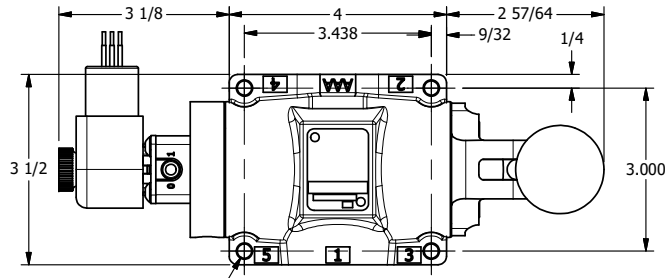

4

3

2

1

1/2" NPT
CONDUIT CONNECTION

AAA
PRODUCTS
INTERNATIONAL

**AAA PRODUCTS
INTERNATIONAL**
7114 Harry Hines Blvd
Dallas, TX 75235

TITLE: 1/2" SUBPLATE, SNGL SOL, 2 POS,
SPR RTRN, EXPL PROOF,
LEVER ASSIST, EXCLDR

DRAWING NO.:
DIM_ESAH4PXL

THE INFORMATION CONTAINED WITHIN THIS DOCUMENT IS PROPRIETARY TO AAA PRODUCTS AND MAY NOT BE DISCLOSED WITHOUT PRIOR WRITTEN CONSENT

4

3

2

1