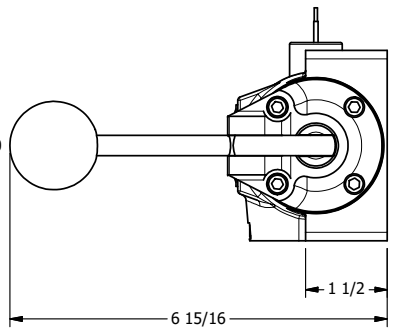

4

3

2

1

1/2" NPT
CONDUIT CONNECTION

AAA
PRODUCTS
INTERNATIONAL

**AAA PRODUCTS
INTERNATIONAL**
7114 Harry Hines Blvd
Dallas, TX 75235

TITLE: 1/2" SUBPLATE, SNGL SOL, 2 POS,
SPR RTRN, EXPL PROOF,
LEVER ASSIST, EXCLDR

DRAWING NO.:
DIM_ESAH4PXL

THE INFORMATION CONTAINED WITHIN THIS DOCUMENT IS PROPRIETARY TO AAA PRODUCTS AND MAY NOT BE DISCLOSED WITHOUT PRIOR WRITTEN CONSENT

4

3

2

1