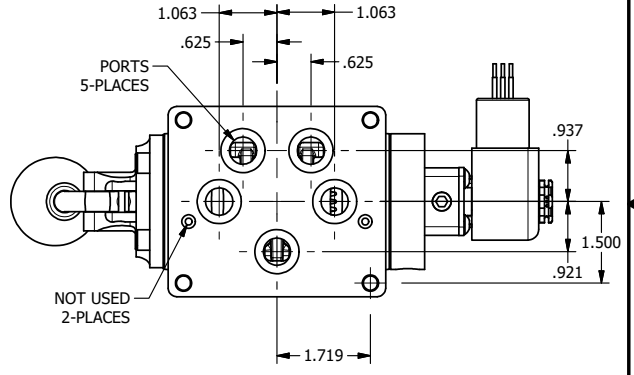

4

3

2

1

1/2" NPT
CONDUIT CONNECTION

B

B

A

TITLE: 1/2" SUBPLATE, SNGL SOL, 2 POS,
SPR RTRN, EXPL PROOF,
LEVER ASSIST, SIDE VENT

DRAWING NO.:
DIM_ESAH4PXC

THE INFORMATION CONTAINED WITHIN THIS DOCUMENT IS PROPRIETARY TO AAA PRODUCTS AND MAY NOT BE DISCLOSED WITHOUT PRIOR WRITTEN CONSENT