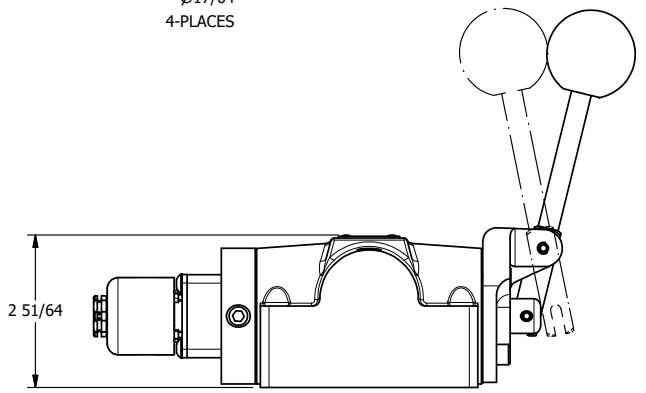

A

A

4

3

2

1

AAA
PRODUCTS
INTERNATIONAL
**AAA PRODUCTS
INTERNATIONAL**
7114 Harry Hines Blvd
Dallas, TX 75235

TITLE: 1/2" SUBPLATE, SNGL SOL, 2 POS,
SPR RTRN, EXPL PROOF,
LEVER ASSIST, SIDE VENT

DRAWING NO.:
DIM_ESAH4PXC

THE INFORMATION CONTAINED WITHIN THIS DOCUMENT IS PROPRIETARY TO AAA PRODUCTS AND MAY NOT BE DISCLOSED WITHOUT PRIOR WRITTEN CONSENT