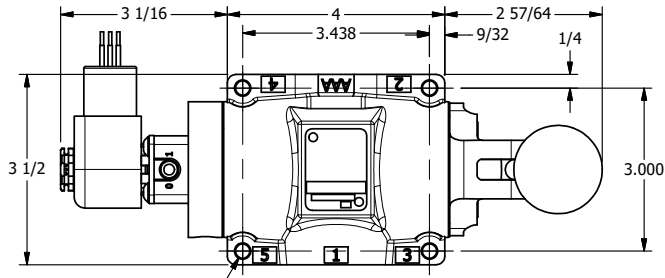

4

3

2

1

1/2" NPT
CONDUIT CONNECTION

B

B

A

TITLE: 1/2" SUBPLATE, SNGL SOL, 2 POS,
SPR RTRN, EXPL PROOF,
LEVER ASSIST, SIDE VENT

DRAWING NO.:
DIM_ESAH4PXC

THE INFORMATION CONTAINED WITHIN THIS DOCUMENT IS PROPRIETARY TO AAA PRODUCTS AND MAY NOT BE DISCLOSED WITHOUT PRIOR WRITTEN CONSENT