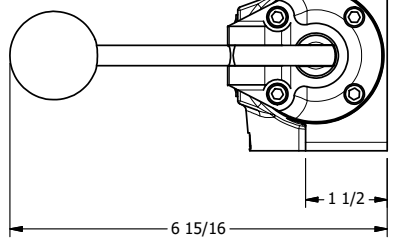

4

3

2

1

1/2" NPT
CONDUIT CONNECTION

B

B

A

TITLE: 1/2" SUBPLATE, SNGL SOL, 2 POS,
SPR RTRN, EXPL PROOF,
LEVER ASSIST, SIDE VENT

DRAWING NO.:
DIM_ESAH4PXC

THE INFORMATION CONTAINED WITHIN THIS DOCUMENT IS PROPRIETARY TO AAA PRODUCTS AND MAY NOT BE DISCLOSED WITHOUT PRIOR WRITTEN CONSENT