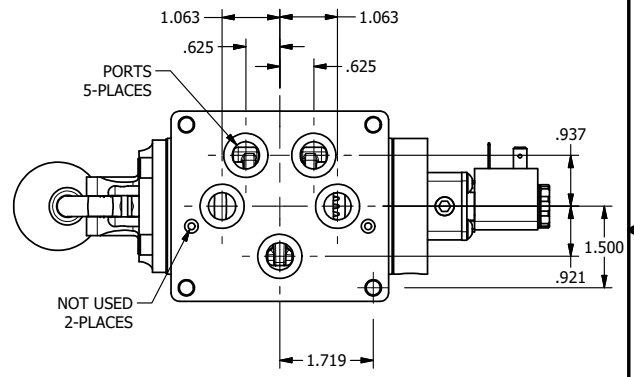

4

3

2

1

11mm/INDUSTRIAL TYPE B  
DIN 43650 STYLE

**AAA**  
PRODUCTS  
INTERNATIONAL  
**AAA PRODUCTS  
INTERNATIONAL**  
7114 Harry Hines Blvd  
Dallas, TX 75235

TITLE: 1/2" SUBPLATE, SNGL SOL, 2 POS,  
SPR RTRN,  
LEVER ASSIST, LCKNG OVRD

DRAWING NO.:  
DIM\_ESAH4PO

THE INFORMATION CONTAINED WITHIN THIS DOCUMENT IS PROPRIETARY TO AAA PRODUCTS AND MAY NOT BE DISCLOSED WITHOUT PRIOR WRITTEN CONSENT

4

3

2

1