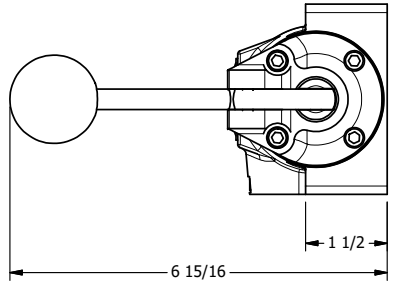

4

3

2

1

11mm/INDUSTRIAL TYPE B  
DIN 43650 STYLE

**AAA**  
PRODUCTS  
INTERNATIONAL  
**AAA PRODUCTS  
INTERNATIONAL**  
7114 Harry Hines Blvd  
Dallas, TX 75235

TITLE: 1/2" SUBPLATE, SNGL SOL, 2 POS,  
SPR RTRN,  
LEVER ASSIST, LCKNG OVRD

DRAWING NO.:  
DIM\_ESAH4PO

THE INFORMATION CONTAINED WITHIN THIS DOCUMENT IS PROPRIETARY TO AAA PRODUCTS AND MAY NOT BE DISCLOSED WITHOUT PRIOR WRITTEN CONSENT

4

3

2

1