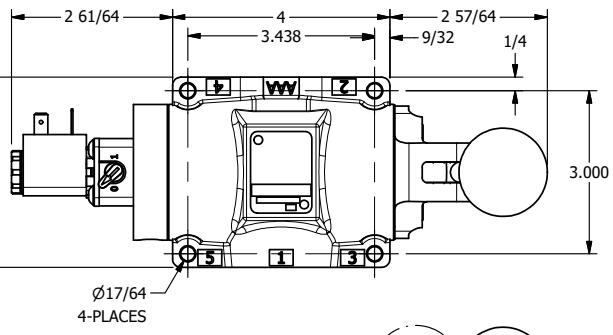

4

3

2

1

11mm/INDUSTRIAL TYPE B  
DIN 43650 STYLE

**AAA**  
PRODUCTS  
INTERNATIONAL  
**AAA PRODUCTS  
INTERNATIONAL**  
7114 Harry Hines Blvd  
Dallas, TX 75235

TITLE: 1/2" SUBPLATE, SNGL SOL, 2 POS,  
SPR RTRN,  
LEVER ASSIST, LCKNG OVRD

DRAWING NO.:  
DIM\_ESAH4PO

THE INFORMATION CONTAINED WITHIN THIS DOCUMENT IS PROPRIETARY TO AAA PRODUCTS AND MAY NOT BE DISCLOSED WITHOUT PRIOR WRITTEN CONSENT

4

3

2

1