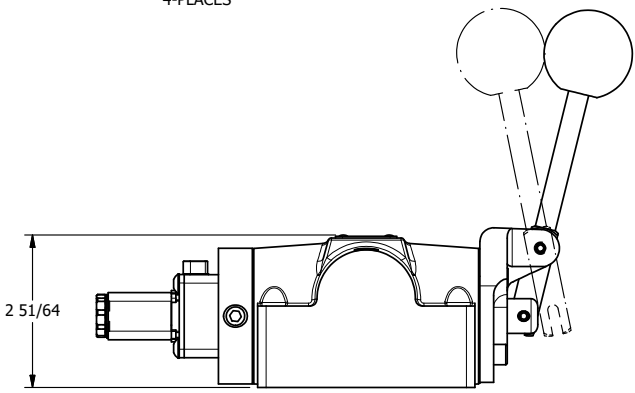

4

3

2

1

11mm/INDUSTRIAL TYPE B  
DIN 43650 STYLE

**AAA**  
PRODUCTS  
INTERNATIONAL  
**AAA PRODUCTS  
INTERNATIONAL**  
7114 Harry Hines Blvd  
Dallas, TX 75235

TITLE: 1/2" SUBPLATE, SNGL SOL, 2 POS,  
SPR RTRN,  
LEVER ASSIST, LCKNG OVRD

DRAWING NO.:  
DIM\_ESAH4PO

THE INFORMATION CONTAINED WITHIN THIS DOCUMENT IS PROPRIETARY TO AAA PRODUCTS AND MAY NOT BE DISCLOSED WITHOUT PRIOR WRITTEN CONSENT

4

3

2

1