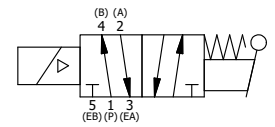

4

3

2

1

11mm/INDUSTRIAL TYPE B
DIN 43650 STYLE

AAA
PRODUCTS
INTERNATIONAL
**AAA PRODUCTS
INTERNATIONAL**
7114 Harry Hines Blvd
Dallas, TX 75235

TITLE: 1/2" SUBPLATE, SNGL SOL, 2 POS,
SPR RTRN,
LEVER ASSIST, EXCLDR