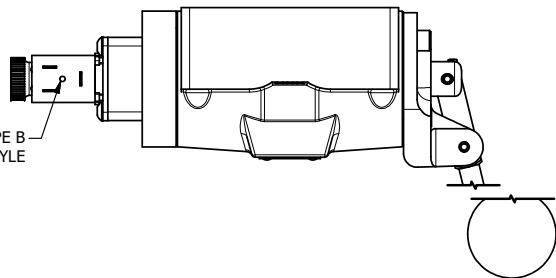

4

3

2

1

11mm/INDUSTRIAL TYPE B
DIN 43650 STYLE

AAA
PRODUCTS
INTERNATIONAL
**AAA PRODUCTS
INTERNATIONAL**
7114 Harry Hines Blvd
Dallas, TX 75235

TITLE: 1/2" SUBPLATE, SNGL SOL, 2 POS,
SPR RTRN,
LEVER ASSIST, EXCLDR

DRAWING NO.:
DIM_ESAH4PL

THE INFORMATION CONTAINED WITHIN THIS DOCUMENT IS PROPRIETARY TO AAA PRODUCTS AND MAY NOT BE DISCLOSED WITHOUT PRIOR WRITTEN CONSENT

4

3

2

1

B

B