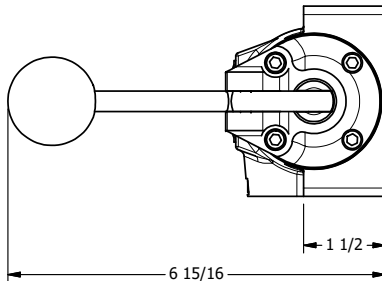

4

3

2

1

11mm/INDUSTRIAL TYPE B
DIN 43650 STYLE

AAA
PRODUCTS
INTERNATIONAL
**AAA PRODUCTS
INTERNATIONAL**
7114 Harry Hines Blvd
Dallas, TX 75235

TITLE: 1/2" SUBPLATE, SNGL SOL, 2 POS,
SPR RTRN,
LEVER ASSIST, EXCLDR

DRAWING NO.:
DIM_ESAH4PL

THE INFORMATION CONTAINED WITHIN THIS DOCUMENT IS PROPRIETARY TO AAA PRODUCTS AND MAY NOT BE DISCLOSED WITHOUT PRIOR WRITTEN CONSENT

4

3

2

1

B

B