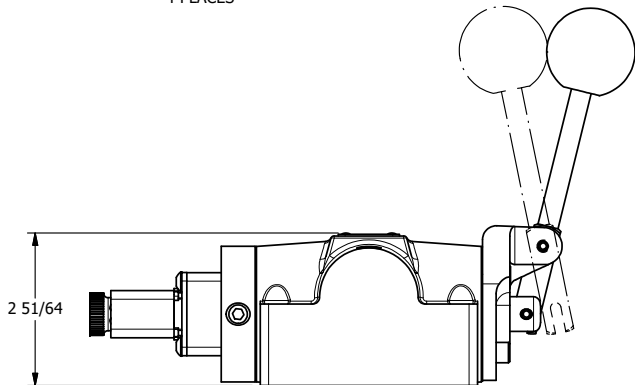

4

3

2

1

11mm/INDUSTRIAL TYPE B
DIN 43650 STYLE

AAA
PRODUCTS
INTERNATIONAL
**AAA PRODUCTS
INTERNATIONAL**
7114 Harry Hines Blvd
Dallas, TX 75235

TITLE: 1/2" SUBPLATE, SNGL SOL, 2 POS,
SPR RTRN,
LEVER ASSIST, EXCLDR

DRAWING NO.:
DIM_ESAH4PL

THE INFORMATION CONTAINED WITHIN THIS DOCUMENT IS PROPRIETARY TO AAA PRODUCTS AND MAY NOT BE DISCLOSED WITHOUT PRIOR WRITTEN CONSENT

4

3

2

1

B

B