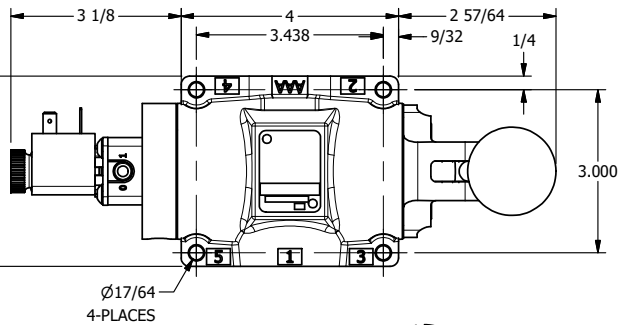

4

3

2

1

11mm/INDUSTRIAL TYPE B
DIN 43650 STYLE

AAA
PRODUCTS
INTERNATIONAL
**AAA PRODUCTS
INTERNATIONAL**
7114 Harry Hines Blvd
Dallas, TX 75235

TITLE: 1/2" SUBPLATE, SNGL SOL, 2 POS,
SPR RTRN,
LEVER ASSIST, EXCLDR

DRAWING NO.:
DIM_ESAH4PL

THE INFORMATION CONTAINED WITHIN THIS DOCUMENT IS PROPRIETARY TO AAA PRODUCTS AND MAY NOT BE DISCLOSED WITHOUT PRIOR WRITTEN CONSENT

4

3

2

1

B

B