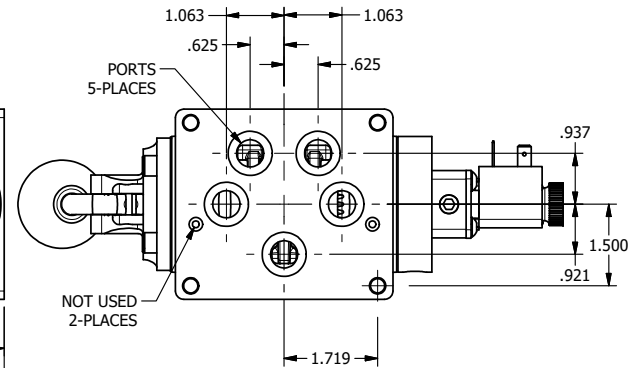

4

3

2

1

11mm/INDUSTRIAL TYPE B
DIN 43650 STYLE

AAA
PRODUCTS
INTERNATIONAL
**AAA PRODUCTS
INTERNATIONAL**
7114 Harry Hines Blvd
Dallas, TX 75235

TITLE: 1/2" SUBPLATE, SNGL SOL, 2 POS,
SPR RTRN,
LEVER ASSIST, EXCLDR

DRAWING NO.:
DIM_ESAH4PL

THE INFORMATION CONTAINED WITHIN THIS DOCUMENT IS PROPRIETARY TO AAA PRODUCTS AND MAY NOT BE DISCLOSED WITHOUT PRIOR WRITTEN CONSENT

4

3

2

1

B

B