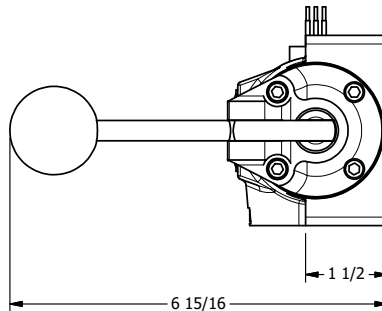

1/2" NPTF CONDUIT CONNECTION

AAA
PRODUCTS
INTERNATIONAL

AAA PRODUCTS INTERNATIONAL
7114 Harry Hines Blvd
Dallas, TX 75235

TITLE: 1/2" SUBPLATE, SNGL SOL, 2 POS,
SPR RTRN, MOLD-OVER, 120/60,
LEVER ASSIST, LCKNG OVRD

DRAWING NO.:
DIM_ESAH4PJO

THE INFORMATION CONTAINED WITHIN THIS DOCUMENT IS PROPRIETARY TO AAA PRODUCTS AND MAY NOT BE DISCLOSED WITHOUT PRIOR WRITTEN CONSENT