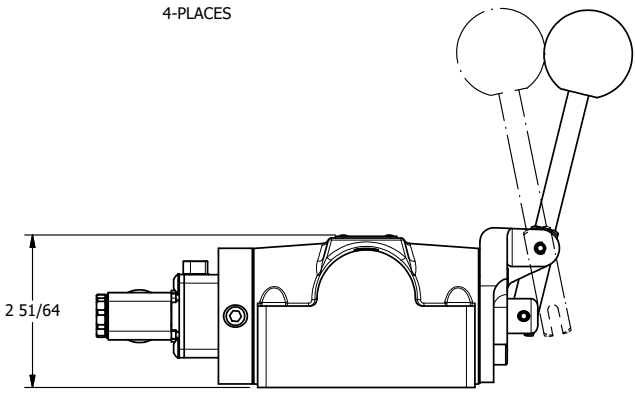

1/2" NPTF CONDUIT CONNECTION

AAA
PRODUCTS
INTERNATIONAL

AAA PRODUCTS INTERNATIONAL
7114 Harry Hines Blvd
Dallas, TX 75235

TITLE: 1/2" SUBPLATE, SNGL SOL, 2 POS,
SPR RTRN, MOLD-OVER, 120/60,
LEVER ASSIST, LCKNG OVRD

DRAWING NO.:
DIM_ESAH4PJO

THE INFORMATION CONTAINED WITHIN THIS DOCUMENT IS PROPRIETARY TO AAA PRODUCTS AND MAY NOT BE DISCLOSED WITHOUT PRIOR WRITTEN CONSENT