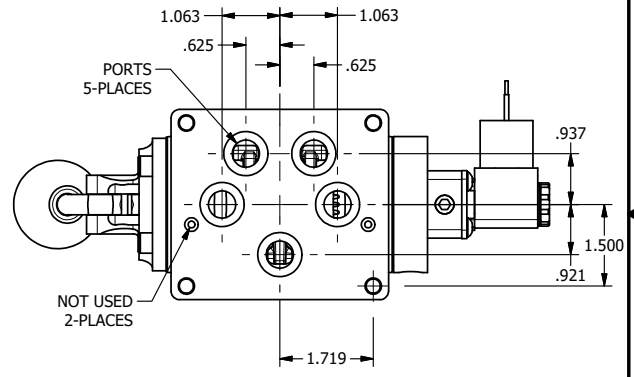

1/2" NPTF CONDUIT CONNECTION

AAA
PRODUCTS
INTERNATIONAL

AAA PRODUCTS INTERNATIONAL
7114 Harry Hines Blvd
Dallas, TX 75235

TITLE: 1/2" SUBPLATE, SNGL SOL, 2 POS,
SPR RTRN, MOLD-OVER, 120/60,
LEVER ASSIST, LCKNG OVRD

DRAWING NO.:
DIM_ESAH4PJO

THE INFORMATION CONTAINED WITHIN THIS DOCUMENT IS PROPRIETARY TO AAA PRODUCTS AND MAY NOT BE DISCLOSED WITHOUT PRIOR WRITTEN CONSENT