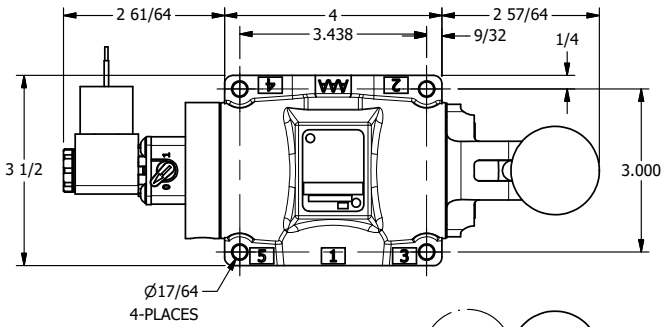

1/2" NPTF CONDUIT CONNECTION

AAA
PRODUCTS
INTERNATIONAL

AAA PRODUCTS INTERNATIONAL
7114 Harry Hines Blvd
Dallas, TX 75235

TITLE: 1/2" SUBPLATE, SNGL SOL, 2 POS,
SPR RTRN, MOLD-OVER, 120/60,
LEVER ASSIST, LCKNG OVRD

DRAWING NO.:
DIM_ESAH4PJO

THE INFORMATION CONTAINED WITHIN THIS DOCUMENT IS PROPRIETARY TO AAA PRODUCTS AND MAY NOT BE DISCLOSED WITHOUT PRIOR WRITTEN CONSENT