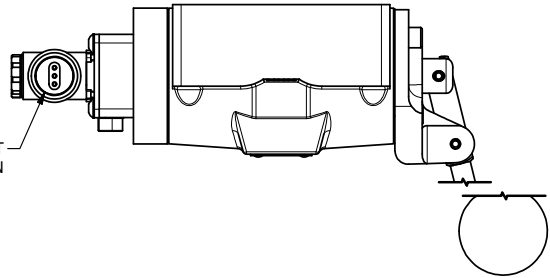

1/2" NPTF CONDUIT CONNECTION

AAA
PRODUCTS
INTERNATIONAL

AAA PRODUCTS INTERNATIONAL
7114 Harry Hines Blvd
Dallas, TX 75235

TITLE: 1/2" SUBPLATE, SNGL SOL, 2 POS,
SPR RTRN, MOLD-OVER, 120/60,
LEVER ASSIST, LCKNG OVRD