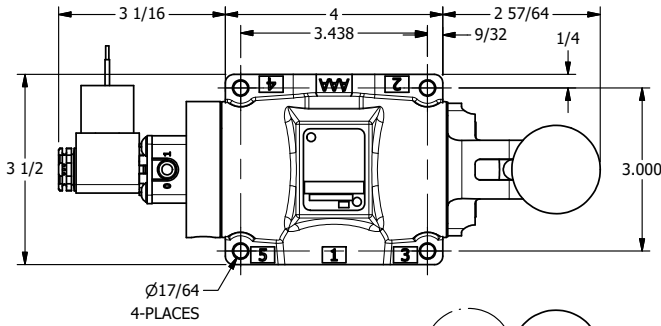

1/2" NPTF CONDUIT CONNECTION

AAA
PRODUCTS
INTERNATIONAL

AAA PRODUCTS INTERNATIONAL
7114 Harry Hines Blvd
Dallas, TX 75235

TITLE: 1/2" SUBPLATE, SNGL SOL, 2 POS,
SPR RTRN, MOLD-OVER, 120/60,
LEVER ASSIST, SIDE VENT

DRAWING NO.:
DIM_ESAH4PJC

THE INFORMATION CONTAINED WITHIN THIS DOCUMENT IS PROPRIETARY TO AAA PRODUCTS AND MAY NOT BE DISCLOSED WITHOUT PRIOR WRITTEN CONSENT