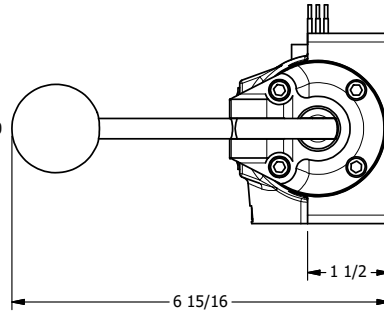

1/2" NPTF CONDUIT CONNECTION

AAA
PRODUCTS
INTERNATIONAL

AAA PRODUCTS INTERNATIONAL
7114 Harry Hines Blvd
Dallas, TX 75235

TITLE: 1/2" SUBPLATE, SNGL SOL, 2 POS,
SPR RTRN, MOLD-OVER, 120/60,
LEVER ASSIST, SIDE VENT

DRAWING NO.:
DIM_ESAH4PJC

THE INFORMATION CONTAINED WITHIN THIS DOCUMENT IS PROPRIETARY TO AAA PRODUCTS AND MAY NOT BE DISCLOSED WITHOUT PRIOR WRITTEN CONSENT