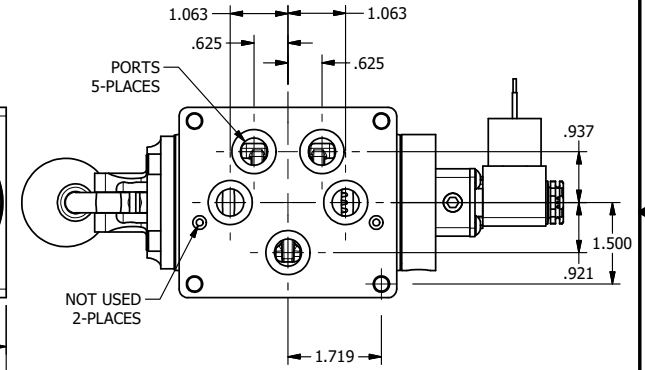

1/2" NPTF CONDUIT CONNECTION

AAA
PRODUCTS
INTERNATIONAL

AAA PRODUCTS INTERNATIONAL
7114 Harry Hines Blvd
Dallas, TX 75235

TITLE: 1/2" SUBPLATE, SNGL SOL, 2 POS,
SPR RTRN, MOLD-OVER, 120/60,
LEVER ASSIST, SIDE VENT

DRAWING NO.:
DIM_ESAH4PJC

THE INFORMATION CONTAINED WITHIN THIS DOCUMENT IS PROPRIETARY TO AAA PRODUCTS AND MAY NOT BE DISCLOSED WITHOUT PRIOR WRITTEN CONSENT