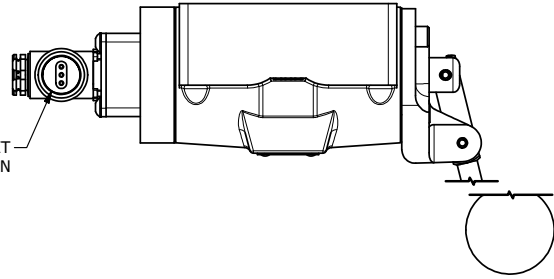

1/2" NPTF CONDUIT CONNECTION

AAA
PRODUCTS
INTERNATIONAL

AAA PRODUCTS INTERNATIONAL
7114 Harry Hines Blvd
Dallas, TX 75235

TITLE: 1/2" SUBPLATE, SNGL SOL, 2 POS,
SPR RTRN, MOLD-OVER, 120/60,
LEVER ASSIST, SIDE VENT

DRAWING NO.:
DIM_ESAH4PJC

THE INFORMATION CONTAINED WITHIN THIS DOCUMENT IS PROPRIETARY TO AAA PRODUCTS AND MAY NOT BE DISCLOSED WITHOUT PRIOR WRITTEN CONSENT