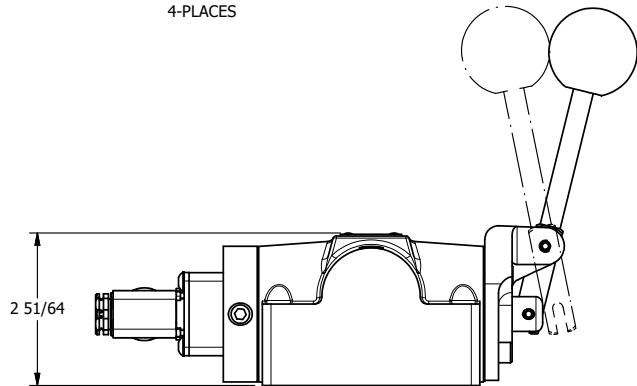

1/2" NPTF CONDUIT CONNECTION

AAA
PRODUCTS
INTERNATIONAL

AAA PRODUCTS INTERNATIONAL
7114 Harry Hines Blvd
Dallas, TX 75235

TITLE: 1/2" SUBPLATE, SNGL SOL, 2 POS,
SPR RTRN, MOLD-OVER, 120/60,
LEVER ASSIST, SIDE VENT

DRAWING NO.:
DIM_ESAH4PJC

THE INFORMATION CONTAINED WITHIN THIS DOCUMENT IS PROPRIETARY TO AAA PRODUCTS AND MAY NOT BE DISCLOSED WITHOUT PRIOR WRITTEN CONSENT