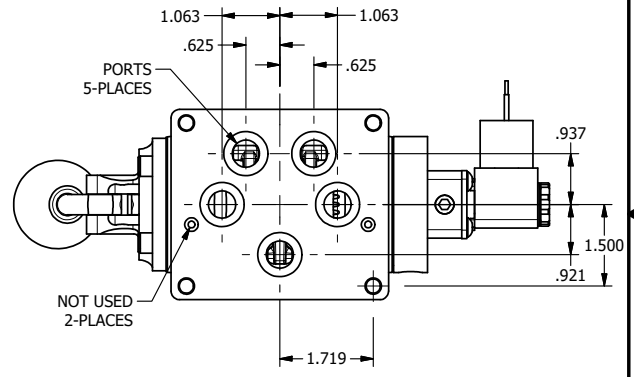

1/2" NPTF CONDUIT CONNECTION

**AAA**  
PRODUCTS  
INTERNATIONAL

**AAA PRODUCTS INTERNATIONAL**  
7114 Harry Hines Blvd  
Dallas, TX 75235

TITLE: 1/2" SUBPLATE, SNGL SOL, 2 POS,  
SPR RTRN, MOLD-OVER, 120/60,  
LEVER ASSIST

DRAWING NO.: DIM\_ESAH4PJ

THE INFORMATION CONTAINED WITHIN THIS DOCUMENT IS PROPRIETARY TO AAA PRODUCTS AND MAY NOT BE DISCLOSED WITHOUT PRIOR WRITTEN CONSENT