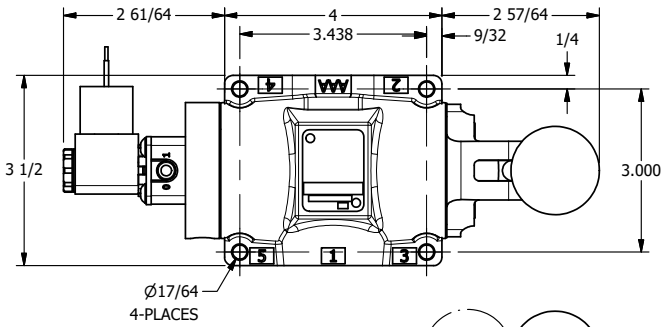

1/2" NPTF CONDUIT CONNECTION

**AAA**  
PRODUCTS  
INTERNATIONAL

**AAA PRODUCTS INTERNATIONAL**  
7114 Harry Hines Blvd  
Dallas, TX 75235

TITLE: 1/2" SUBPLATE, SNGL SOL, 2 POS,  
SPR RTRN, MOLD-OVER, 120/60,  
LEVER ASSIST

DRAWING NO.: DIM\_ESAH4PJ

THE INFORMATION CONTAINED WITHIN THIS DOCUMENT IS PROPRIETARY TO AAA PRODUCTS AND MAY NOT BE DISCLOSED WITHOUT PRIOR WRITTEN CONSENT