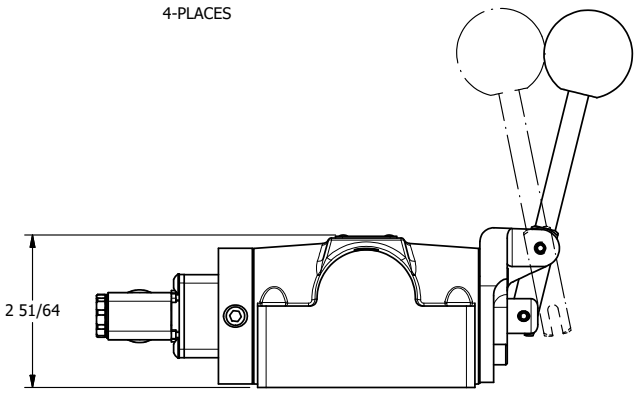

1/2" NPTF CONDUIT CONNECTION

**AAA**  
PRODUCTS  
INTERNATIONAL

**AAA PRODUCTS INTERNATIONAL**  
7114 Harry Hines Blvd  
Dallas, TX 75235

TITLE: 1/2" SUBPLATE, SNGL SOL, 2 POS,  
SPR RTRN, MOLD-OVER, 120/60,  
LEVER ASSIST

DRAWING NO.: DIM\_ESAH4PJ

THE INFORMATION CONTAINED WITHIN THIS DOCUMENT IS PROPRIETARY TO AAA PRODUCTS AND MAY NOT BE DISCLOSED WITHOUT PRIOR WRITTEN CONSENT