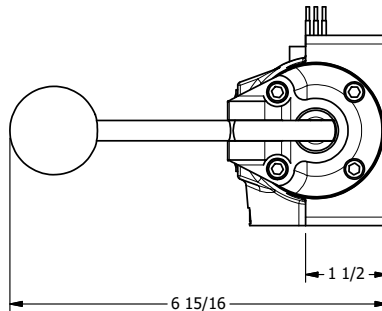

1/2" NPTF CONDUIT CONNECTION

**AAA**  
PRODUCTS  
INTERNATIONAL

**AAA PRODUCTS INTERNATIONAL**  
7114 Harry Hines Blvd  
Dallas, TX 75235

TITLE: 1/2" SUBPLATE, SNGL SOL, 2 POS,  
SPR RTRN, MOLD-OVER, 120/60,  
LEVER ASSIST

DRAWING NO.: DIM\_ESAH4PJ

THE INFORMATION CONTAINED WITHIN THIS DOCUMENT IS PROPRIETARY TO AAA PRODUCTS AND MAY NOT BE DISCLOSED WITHOUT PRIOR WRITTEN CONSENT