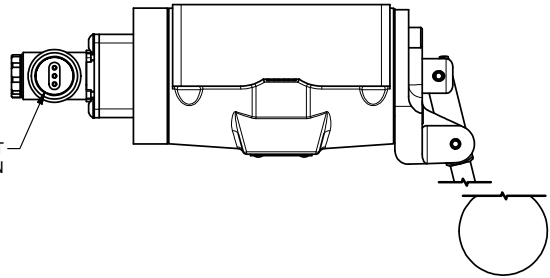

1/2" NPTF CONDUIT CONNECTION

**AAA**  
PRODUCTS  
INTERNATIONAL

**AAA PRODUCTS INTERNATIONAL**  
7114 Harry Hines Blvd  
Dallas, TX 75235

TITLE: 1/2" SUBPLATE, SNGL SOL, 2 POS,  
SPR RTRN, MOLD-OVER, 120/60,  
LEVER ASSIST

DRAWING NO.: DIM\_ESAH4PJ

THE INFORMATION CONTAINED WITHIN THIS DOCUMENT IS PROPRIETARY TO AAA PRODUCTS AND MAY NOT BE DISCLOSED WITHOUT PRIOR WRITTEN CONSENT