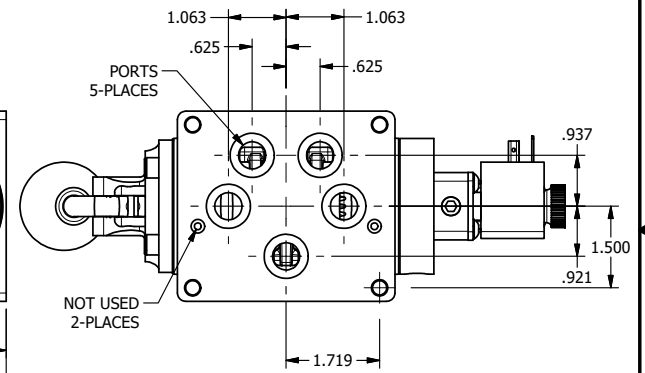

ISO 4400 DIN CONNECTION

AAA
PRODUCTS
INTERNATIONAL

**AAA PRODUCTS
INTERNATIONAL**
7114 Harry Hines Blvd
Dallas, TX 75235

TITLE: 1/2" SUBPLATE, SNGL SOL, 2 POS,
SPR RTRN, H-TMP COIL,
LEVER ASST, EXCLDR, SIDE VENT

DRAWING NO.:
DIM_ESAH4PHOL

THE INFORMATION CONTAINED WITHIN THIS DOCUMENT IS PROPRIETARY TO AAA PRODUCTS AND MAY NOT BE DISCLOSED WITHOUT PRIOR WRITTEN CONSENT