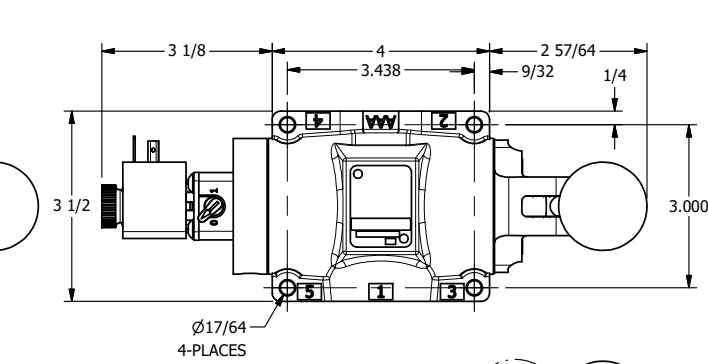

ISO 4400 DIN CONNECTION

AAA
PRODUCTS
INTERNATIONAL

**AAA PRODUCTS
INTERNATIONAL**
7114 Harry Hines Blvd
Dallas, TX 75235

TITLE: 1/2" SUBPLATE, SNGL SOL, 2 POS,
SPR RTRN, H-TMP COIL,
LEVER ASST, EXCLDR, SIDE VENT

DRAWING NO.:
DIM_ESAH4PHOL

THE INFORMATION CONTAINED WITHIN THIS DOCUMENT IS PROPRIETARY TO AAA PRODUCTS AND MAY NOT BE DISCLOSED WITHOUT PRIOR WRITTEN CONSENT