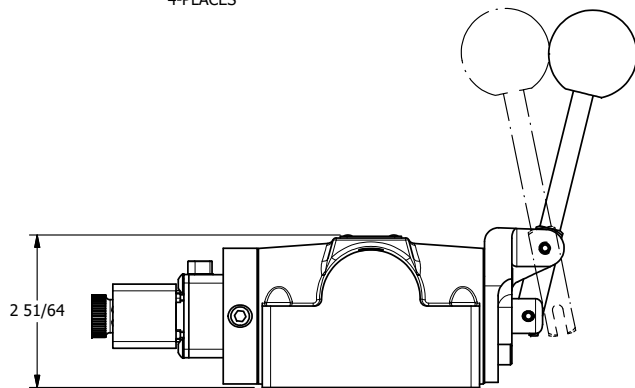

ISO 4400 DIN CONNECTION

AAA
PRODUCTS
INTERNATIONAL

**AAA PRODUCTS
INTERNATIONAL**
7114 Harry Hines Blvd
Dallas, TX 75235

TITLE: 1/2" SUBPLATE, SNGL SOL, 2 POS,
SPR RTRN, H-TMP COIL,
LEVER ASST, EXCLDR, SIDE VENT

DRAWING NO.:
DIM_ESAH4PHOL

THE INFORMATION CONTAINED WITHIN THIS DOCUMENT IS PROPRIETARY TO AAA PRODUCTS AND MAY NOT BE DISCLOSED WITHOUT PRIOR WRITTEN CONSENT