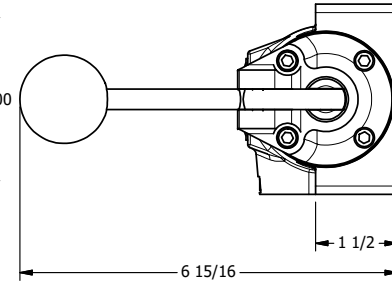

ISO 4400 DIN CONNECTION

AAA
PRODUCTS
INTERNATIONAL

**AAA PRODUCTS
INTERNATIONAL**
7114 Harry Hines Blvd
Dallas, TX 75235

TITLE: 1/2" SUBPLATE, SNGL SOL, 2 POS,
SPR RTRN, H-TMP COIL,
LEVER ASST, EXCLDR, SIDE VENT

DRAWING NO.:
DIM_ESAH4PHOL

THE INFORMATION CONTAINED WITHIN THIS DOCUMENT IS PROPRIETARY TO AAA PRODUCTS AND MAY NOT BE DISCLOSED WITHOUT PRIOR WRITTEN CONSENT