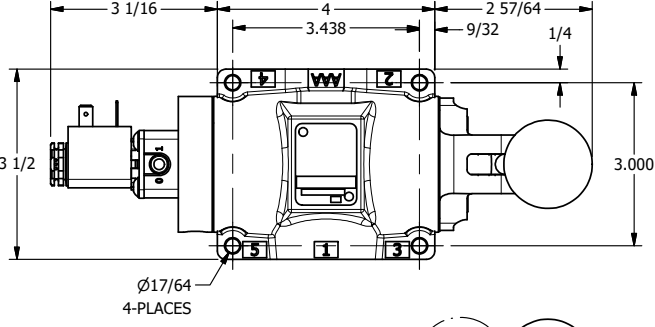

4 3 2 1

11mm/INDUSTRIAL TYPE B
DIN 43650 STYLE

AAA
PRODUCTS
INTERNATIONAL

**AAA PRODUCTS
INTERNATIONAL**
7114 Harry Hines Blvd
Dallas, TX 75235

TITLE: 1/2" SUBPLATE, SNGL SOL, 2 POS,
SPR RTRN,
LEVER ASSIST, SIDE VENT

DRAWING NO.:
DIM_ESAH4PC

4 3 2 1

THE INFORMATION CONTAINED WITHIN THIS DOCUMENT IS PROPRIETARY TO AAA PRODUCTS AND MAY NOT BE DISCLOSED WITHOUT PRIOR WRITTEN CONSENT