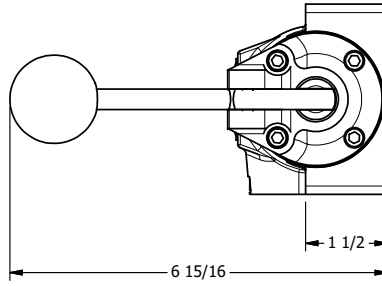

4 3 2 1

11mm/INDUSTRIAL TYPE B
DIN 43650 STYLE

AAA
PRODUCTS
INTERNATIONAL

**AAA PRODUCTS
INTERNATIONAL**
7114 Harry Hines Blvd
Dallas, TX 75235

TITLE: 1/2" SUBPLATE, SNGL SOL, 2 POS,
SPR RTRN,
LEVER ASSIST, SIDE VENT

DRAWING NO.:
DIM_ESAH4PC

4 3 2 1

THE INFORMATION CONTAINED WITHIN THIS DOCUMENT IS PROPRIETARY TO AAA PRODUCTS AND MAY NOT BE DISCLOSED WITHOUT PRIOR WRITTEN CONSENT