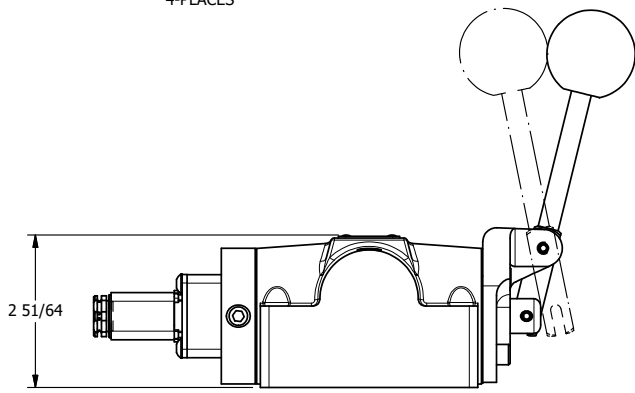

4 3 2 1

11mm/INDUSTRIAL TYPE B
DIN 43650 STYLE

AAA
PRODUCTS
INTERNATIONAL

**AAA PRODUCTS
INTERNATIONAL**
7114 Harry Hines Blvd
Dallas, TX 75235

TITLE: 1/2" SUBPLATE, SNGL SOL, 2 POS,
SPR RTRN,
LEVER ASSIST, SIDE VENT

DRAWING NO.:
DIM_ESAH4PC

4 3 2 1

THE INFORMATION CONTAINED WITHIN THIS DOCUMENT IS PROPRIETARY TO AAA PRODUCTS AND MAY NOT BE DISCLOSED WITHOUT PRIOR WRITTEN CONSENT