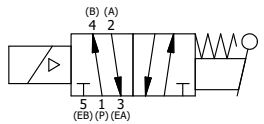

4 3 2 1

11mm/INDUSTRIAL TYPE B
DIN 43650 STYLE

AAA
PRODUCTS
INTERNATIONAL

**AAA PRODUCTS
INTERNATIONAL**
7114 Harry Hines Blvd
Dallas, TX 75235

TITLE: 1/2" SUBPLATE, SNGL SOL, 2 POS,
SPR RTRN,
LEVER ASSIST, SIDE VENT