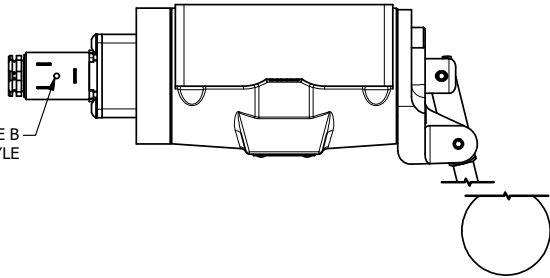

4 3 2 1

11mm/INDUSTRIAL TYPE B
DIN 43650 STYLE

AAA
PRODUCTS
INTERNATIONAL

**AAA PRODUCTS
INTERNATIONAL**
7114 Harry Hines Blvd
Dallas, TX 75235

TITLE: 1/2" SUBPLATE, SNGL SOL, 2 POS,
SPR RTRN,
LEVER ASSIST, SIDE VENT

DRAWING NO.:
DIM_ESAH4PC

4 3 2 1

THE INFORMATION CONTAINED WITHIN THIS DOCUMENT IS PROPRIETARY TO AAA PRODUCTS AND MAY NOT BE DISCLOSED WITHOUT PRIOR WRITTEN CONSENT