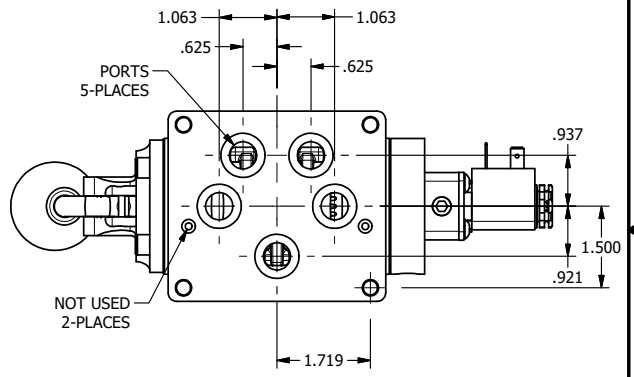

4 3 2 1

11mm/INDUSTRIAL TYPE B
DIN 43650 STYLE

AAA
PRODUCTS
INTERNATIONAL

**AAA PRODUCTS
INTERNATIONAL**
7114 Harry Hines Blvd
Dallas, TX 75235

TITLE: 1/2" SUBPLATE, SNGL SOL, 2 POS,
SPR RTRN,
LEVER ASSIST, SIDE VENT

DRAWING NO.:
DIM_ESAH4PC

4 3 2 1

THE INFORMATION CONTAINED WITHIN THIS DOCUMENT IS PROPRIETARY TO AAA PRODUCTS AND MAY NOT BE DISCLOSED WITHOUT PRIOR WRITTEN CONSENT