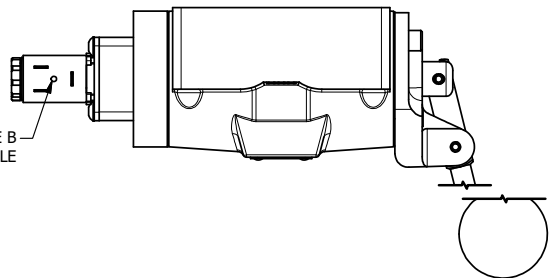

4

3

2

1

11mm/INDUSTRIAL TYPE B
DIN 43650 STYLE

AAA
PRODUCTS
INTERNATIONAL
**AAA PRODUCTS
INTERNATIONAL**
7114 Harry Hines Blvd
Dallas, TX 75235

TITLE: 1/2" SUBPLATE, SNGL SOL, 2 POS,
SPR RTRN, LEVER ASSIST

DRAWING NO.:
DIM_ESAH4P