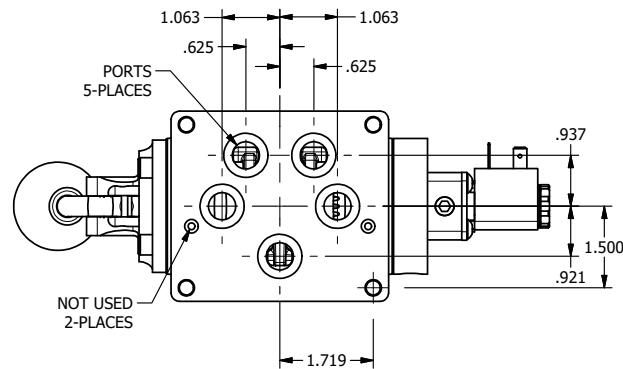

4

3

2

1

11mm/INDUSTRIAL TYPE B
DIN 43650 STYLE

AAA
PRODUCTS
INTERNATIONAL
**AAA PRODUCTS
INTERNATIONAL**
7114 Harry Hines Blvd
Dallas, TX 75235

TITLE: 1/2" SUBPLATE, SNGL SOL, 2 POS,
SPR RTRN, LEVER ASSIST

DRAWING NO.:
DIM_ESAH4P