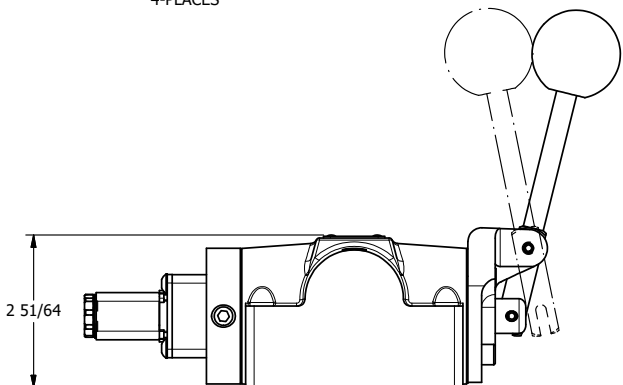

4

3

2

1

11mm/INDUSTRIAL TYPE B
DIN 43650 STYLE

AAA
PRODUCTS
INTERNATIONAL
**AAA PRODUCTS
INTERNATIONAL**
7114 Harry Hines Blvd
Dallas, TX 75235

TITLE: 1/2" SUBPLATE, SNGL SOL, 2 POS,
SPR RTRN, LEVER ASSIST

DRAWING NO.:
DIM_ESAH4P