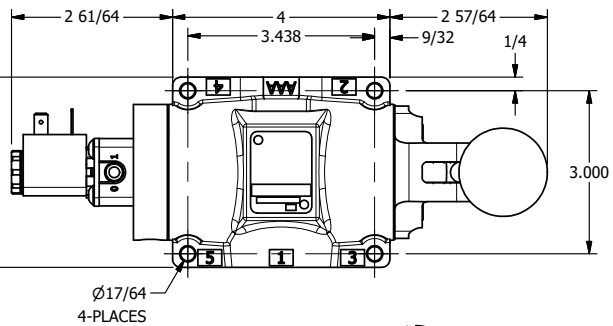

4

3

2

1

11mm/INDUSTRIAL TYPE B
DIN 43650 STYLE

AAA
PRODUCTS
INTERNATIONAL
**AAA PRODUCTS
INTERNATIONAL**
7114 Harry Hines Blvd
Dallas, TX 75235

TITLE: 1/2" SUBPLATE, SNGL SOL, 2 POS,
SPR RTRN, LEVER ASSIST

DRAWING NO.:
DIM_ESAH4P