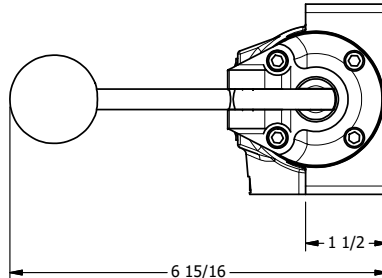

4

3

2

1

11mm/INDUSTRIAL TYPE B
DIN 43650 STYLE

AAA
PRODUCTS
INTERNATIONAL
**AAA PRODUCTS
INTERNATIONAL**
7114 Harry Hines Blvd
Dallas, TX 75235

TITLE: 1/2" SUBPLATE, SNGL SOL, 2 POS,
SPR RTRN, LEVER ASSIST

DRAWING NO.:
DIM_ESAH4P