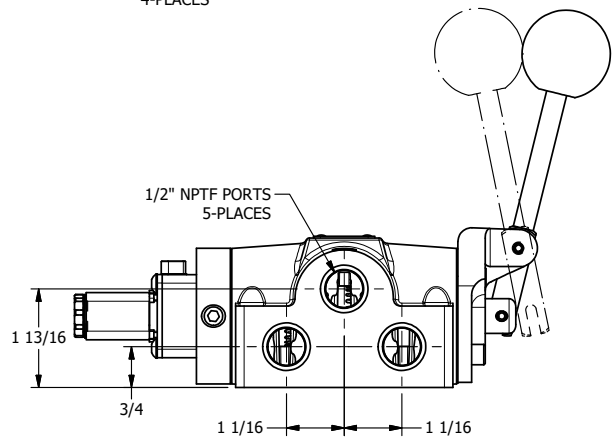

4

3

2

1

11mm/INDUSTRIAL TYPE B
DIN 43650 STYLE

AAA
PRODUCTS
INTERNATIONAL

**AAA PRODUCTS
INTERNATIONAL**
7114 Harry Hines Blvd
Dallas, TX 75235

TITLE: 1/2" SIDE PORT, SNGL SOL, 2 POS,
SPR RTRN,
LEVER ASSIST, LCKNG OVRD

DRAWING NO.:
DIM_ESAH40

THE INFORMATION CONTAINED WITHIN THIS DOCUMENT IS PROPRIETARY TO AAA PRODUCTS AND MAY NOT BE DISCLOSED WITHOUT PRIOR WRITTEN CONSENT

4

3

2

1

B

B