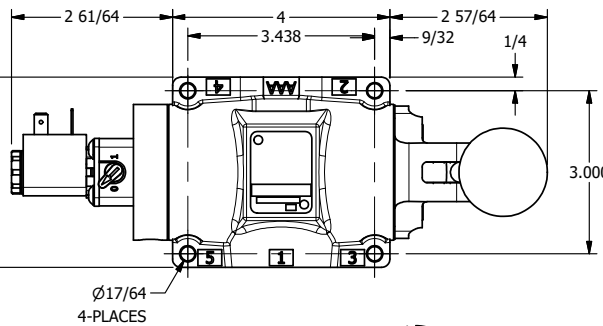

4

3

2

1

11mm/INDUSTRIAL TYPE B
DIN 43650 STYLE

AAA
PRODUCTS
INTERNATIONAL

**AAA PRODUCTS
INTERNATIONAL**
7114 Harry Hines Blvd
Dallas, TX 75235

TITLE: 1/2" SIDE PORT, SNGL SOL, 2 POS,
SPR RTRN,
LEVER ASSIST, LCKNG OVRD

DRAWING NO.:
DIM_ESAH40

THE INFORMATION CONTAINED WITHIN THIS DOCUMENT IS PROPRIETARY TO AAA PRODUCTS AND MAY NOT BE DISCLOSED WITHOUT PRIOR WRITTEN CONSENT

4

3

2

1

B

B