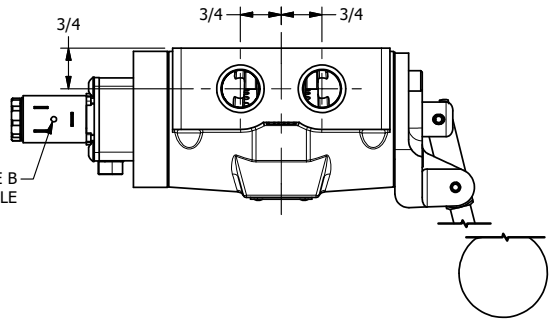

4

3

2

1

11mm/INDUSTRIAL TYPE B
DIN 43650 STYLE

AAA
PRODUCTS
INTERNATIONAL

**AAA PRODUCTS
INTERNATIONAL**
7114 Harry Hines Blvd
Dallas, TX 75235

TITLE: 1/2" SIDE PORT, SNGL SOL, 2 POS,
SPR RTRN,
LEVER ASSIST, LCKNG OVRD

DRAWING NO.:
DIM_ESAH40

THE INFORMATION CONTAINED WITHIN THIS DOCUMENT IS PROPRIETARY TO AAA PRODUCTS AND MAY NOT BE DISCLOSED WITHOUT PRIOR WRITTEN CONSENT

4

3

2

1

B

B