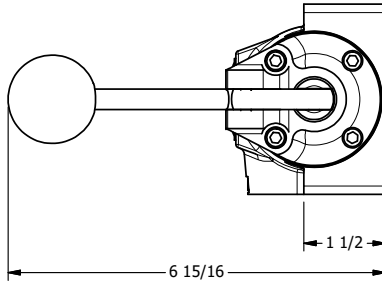

4

3

2

1

11mm/INDUSTRIAL TYPE B
DIN 43650 STYLE

AAA
PRODUCTS
INTERNATIONAL

**AAA PRODUCTS
INTERNATIONAL**
7114 Harry Hines Blvd
Dallas, TX 75235

TITLE: 1/2" SIDE PORT, SNGL SOL, 2 POS,
SPR RTRN,
LEVER ASSIST, LCKNG OVRD

DRAWING NO.:
DIM_ESAH40

THE INFORMATION CONTAINED WITHIN THIS DOCUMENT IS PROPRIETARY TO AAA PRODUCTS AND MAY NOT BE DISCLOSED WITHOUT PRIOR WRITTEN CONSENT

4

3

2

1

B

B