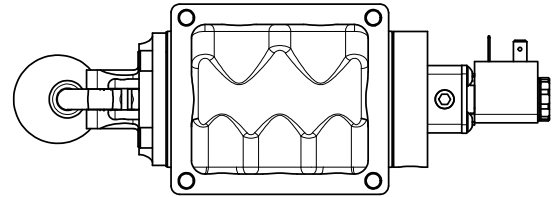

4

3

2

1

11mm/INDUSTRIAL TYPE B
DIN 43650 STYLE

AAA
PRODUCTS
INTERNATIONAL

**AAA PRODUCTS
INTERNATIONAL**
7114 Harry Hines Blvd
Dallas, TX 75235

TITLE: 1/2" SIDE PORT, SNGL SOL, 2 POS,
SPR RTRN,
LEVER ASSIST, LCKNG OVRD

DRAWING NO.:
DIM_ESAH40

THE INFORMATION CONTAINED WITHIN THIS DOCUMENT IS PROPRIETARY TO AAA PRODUCTS AND MAY NOT BE DISCLOSED WITHOUT PRIOR WRITTEN CONSENT

4

3

2

1

B

B