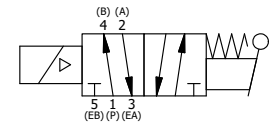

4

3

2

1

11mm/INDUSTRIAL TYPE B
DIN 43650 STYLE

AAA
PRODUCTS
INTERNATIONAL

**AAA PRODUCTS
INTERNATIONAL**
7114 Harry Hines Blvd
Dallas, TX 75235

TITLE: 1/2" SIDE PORT, SNGL SOL, 2 POS,
SPR RTRN,
LEVER ASSIST, LCKNG OVRD