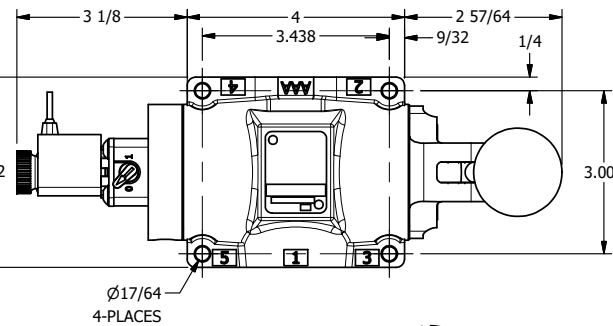

4

3

2

1

18" FLYING LEAD
2 WIRE

3/4 3/4 3/4

B

B

A

A

1/2" NPTF PORTS
5-PLACES

AAA
PRODUCTS
INTERNATIONAL

**AAA PRODUCTS
INTERNATIONAL**
7114 Harry Hines Blvd
Dallas, TX 75235

TITLE: 1/2" SIDE PORT, SNGL SOL, 2 POS,
SPR RTRN, FLYING LEAD,
LEVER ASST, EXCLDR, SIDE VENT

DRAWING NO.:
DIM_ESAH4MOL

4

3

2

1

↑

THE INFORMATION CONTAINED WITHIN THIS DOCUMENT IS PROPRIETARY TO AAA PRODUCTS AND MAY NOT BE DISCLOSED WITHOUT PRIOR WRITTEN CONSENT