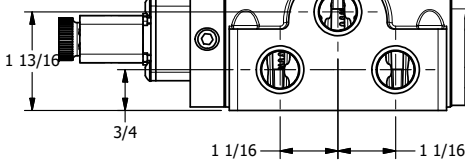

4

3

2

1

18" FLYING LEAD
2 WIRE

3/4 3/4 3/4

B

B

A

A

1/2" NPTF PORTS
5-PLACES

AAA
PRODUCTS
INTERNATIONAL

**AAA PRODUCTS
INTERNATIONAL**
7114 Harry Hines Blvd
Dallas, TX 75235

TITLE: 1/2" SIDE PORT, SNGL SOL, 2 POS,
SPR RTRN, FLYING LEAD,
LEVER ASST, EXCLDR, SIDE VENT