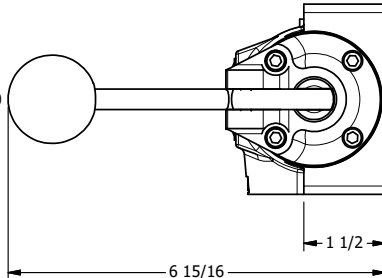

4

3

2

1

18" FLYING LEAD
2 WIRE

3/4 3/4 3/4

B

B

A

A

1/2" NPTF PORTS
5-PLACES

AAA
PRODUCTS
INTERNATIONAL

**AAA PRODUCTS
INTERNATIONAL**
7114 Harry Hines Blvd
Dallas, TX 75235

TITLE: 1/2" SIDE PORT, SNGL SOL, 2 POS,
SPR RTRN, FLYING LEAD,
LEVER ASST, EXCLDR, SIDE VENT

DRAWING NO.:
DIM_ESAH4MOL

4

3

2

1

↑

THE INFORMATION CONTAINED WITHIN THIS DOCUMENT IS PROPRIETARY TO AAA PRODUCTS AND MAY NOT BE DISCLOSED WITHOUT PRIOR WRITTEN CONSENT