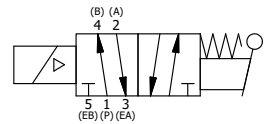

4

3

2

1

18" FLYING LEAD  
2 WIRE

3/4 3/4 3/4

3 1/8 4 2 57/64 3.438 9/32 1/4 3 1/2 3.000  
Ø17/64  
4-PLACES

6 15/16 1 1/2

1/2" NPTF PORTS  
5-PLACES

1 13/16 3/4 1 1/16 1 1/16

**AAA**  
PRODUCTS  
INTERNATIONAL

**AAA PRODUCTS  
INTERNATIONAL**  
7114 Harry Hines Blvd  
Dallas, TX 75235

TITLE: 1/2" SIDE PORT, SNGL SOL, 2 POS,  
SPR RTRN, FLYING LEAD,  
LEVER ASSIST, EXCLDR