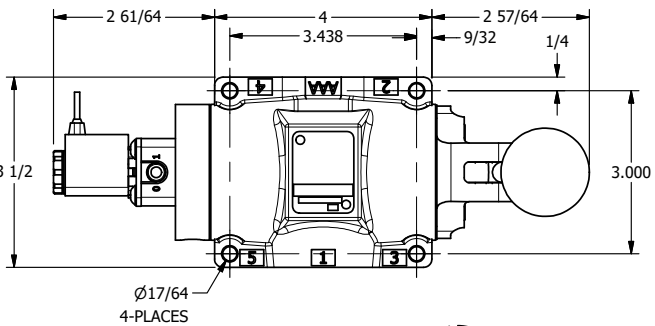

4

3

2

1

18" FLYING LEAD
2 WIRE

1/2" NPTF PORTS
5-PLACES

AAA
PRODUCTS
INTERNATIONAL

**AAA PRODUCTS
INTERNATIONAL**
7114 Harry Hines Blvd
Dallas, TX 75235

TITLE: 1/2" SIDE PORT, SNGL SOL, 2 POS,
SPR RTRN, FLYING LEAD,
LEVER ASSIST

DRAWING NO.:
DIM_ESAH4M

THE INFORMATION CONTAINED WITHIN THIS DOCUMENT IS PROPRIETARY TO AAA PRODUCTS AND MAY NOT BE DISCLOSED WITHOUT PRIOR WRITTEN CONSENT