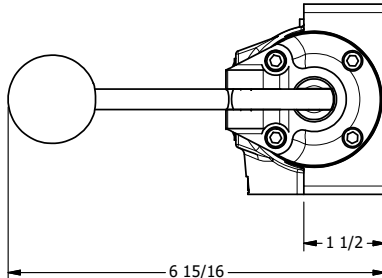

4

3

2

1

18" FLYING LEAD
2 WIRE

1/2" NPTF PORTS
5-PLACES

AAA
PRODUCTS
INTERNATIONAL

**AAA PRODUCTS
INTERNATIONAL**
7114 Harry Hines Blvd
Dallas, TX 75235

TITLE: 1/2" SIDE PORT, SNGL SOL, 2 POS,
SPR RTRN, FLYING LEAD,
LEVER ASSIST

DRAWING NO.:
DIM_ESAH4M

THE INFORMATION CONTAINED WITHIN THIS DOCUMENT IS PROPRIETARY TO AAA PRODUCTS AND MAY NOT BE DISCLOSED WITHOUT PRIOR WRITTEN CONSENT