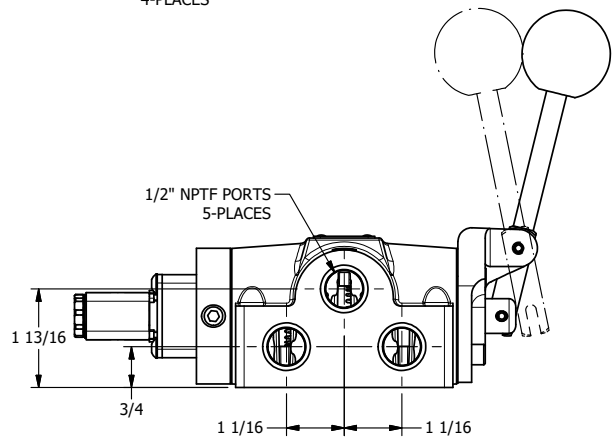

4

3

2

1

18" FLYING LEAD
2 WIRE

1/2" NPTF PORTS
5-PLACES

AAA
PRODUCTS
INTERNATIONAL

**AAA PRODUCTS
INTERNATIONAL**
7114 Harry Hines Blvd
Dallas, TX 75235

TITLE: 1/2" SIDE PORT, SNGL SOL, 2 POS,
SPR RTRN, FLYING LEAD,
LEVER ASSIST

DRAWING NO.:
DIM_ESAH4M

THE INFORMATION CONTAINED WITHIN THIS DOCUMENT IS PROPRIETARY TO AAA PRODUCTS AND MAY NOT BE DISCLOSED WITHOUT PRIOR WRITTEN CONSENT