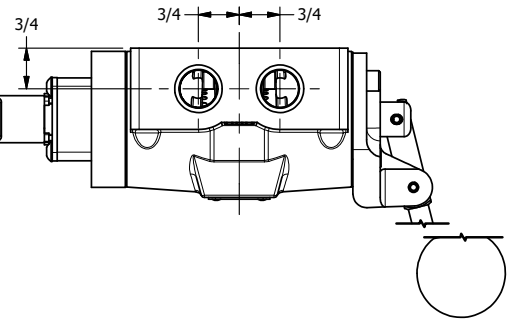

4

3

2

1

18" FLYING LEAD
2 WIRE

1/2" NPTF PORTS
5-PLACES

AAA
PRODUCTS
INTERNATIONAL

**AAA PRODUCTS
INTERNATIONAL**
7114 Harry Hines Blvd
Dallas, TX 75235

TITLE: 1/2" SIDE PORT, SNGL SOL, 2 POS,
SPR RTRN, FLYING LEAD,
LEVER ASSIST

DRAWING NO.:
DIM_ESAH4M

THE INFORMATION CONTAINED WITHIN THIS DOCUMENT IS PROPRIETARY TO AAA PRODUCTS AND MAY NOT BE DISCLOSED WITHOUT PRIOR WRITTEN CONSENT