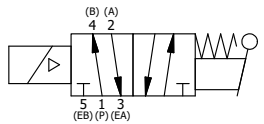

4

3

2

1

11mm/INDUSTRIAL TYPE B
DIN 43650 STYLE

AAA
PRODUCTS
INTERNATIONAL

**AAA PRODUCTS
INTERNATIONAL**
7114 Harry Hines Blvd
Dallas, TX 75235

TITLE: 1/2" SIDE PORT, SNGL SOL, 2 POS,
SPR RTRN,
LEVER ASSIST, EXCLDR