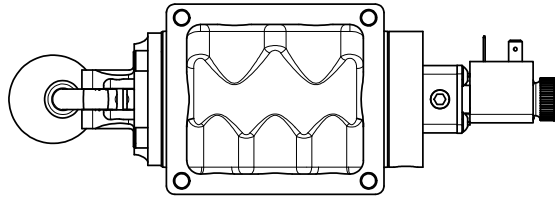

4

3

2

1

11mm/INDUSTRIAL TYPE B
DIN 43650 STYLE

AAA
PRODUCTS
INTERNATIONAL

**AAA PRODUCTS
INTERNATIONAL**
7114 Harry Hines Blvd
Dallas, TX 75235

TITLE: 1/2" SIDE PORT, SNGL SOL, 2 POS,
SPR RTRN,
LEVER ASSIST, EXCLDR

DRAWING NO.:
DIM_ESAH4L

THE INFORMATION CONTAINED WITHIN THIS DOCUMENT IS PROPRIETARY TO AAA PRODUCTS AND MAY NOT BE DISCLOSED WITHOUT PRIOR WRITTEN CONSENT

4

3

2

1

B

B