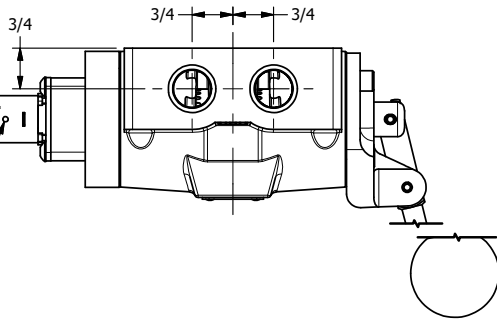

4

3

2

1

11mm/INDUSTRIAL TYPE B
DIN 43650 STYLE

AAA
PRODUCTS
INTERNATIONAL

**AAA PRODUCTS
INTERNATIONAL**
7114 Harry Hines Blvd
Dallas, TX 75235

TITLE: 1/2" SIDE PORT, SNGL SOL, 2 POS,
SPR RTRN,
LEVER ASSIST, EXCLDR

DRAWING NO.:
DIM_ESAH4L

THE INFORMATION CONTAINED WITHIN THIS DOCUMENT IS PROPRIETARY TO AAA PRODUCTS AND MAY NOT BE DISCLOSED WITHOUT PRIOR WRITTEN CONSENT

4

3

2

1

B

B