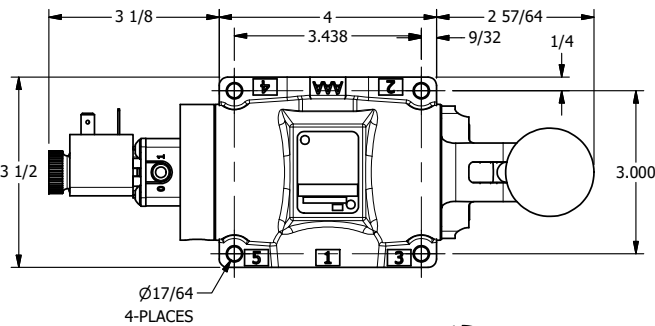

4

3

2

1

11mm/INDUSTRIAL TYPE B
DIN 43650 STYLE

AAA
PRODUCTS
INTERNATIONAL

**AAA PRODUCTS
INTERNATIONAL**
7114 Harry Hines Blvd
Dallas, TX 75235

TITLE: 1/2" SIDE PORT, SNGL SOL, 2 POS,
SPR RTRN,
LEVER ASSIST, EXCLDR

DRAWING NO.:
DIM_ESAH4L

THE INFORMATION CONTAINED WITHIN THIS DOCUMENT IS PROPRIETARY TO AAA PRODUCTS AND MAY NOT BE DISCLOSED WITHOUT PRIOR WRITTEN CONSENT

4

3

2

1

B

B