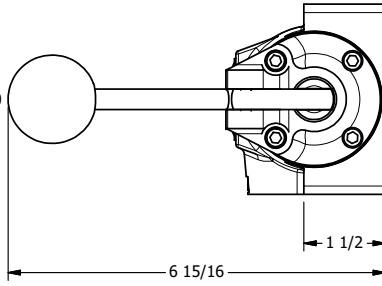

4

3

2

1

11mm/INDUSTRIAL TYPE B
DIN 43650 STYLE

AAA
PRODUCTS
INTERNATIONAL

**AAA PRODUCTS
INTERNATIONAL**
7114 Harry Hines Blvd
Dallas, TX 75235

TITLE: 1/2" SIDE PORT, SNGL SOL, 2 POS,
SPR RTRN,
LEVER ASSIST, EXCLDR

DRAWING NO.:
DIM_ESAH4L

THE INFORMATION CONTAINED WITHIN THIS DOCUMENT IS PROPRIETARY TO AAA PRODUCTS AND MAY NOT BE DISCLOSED WITHOUT PRIOR WRITTEN CONSENT

4

3

2

1

B

B