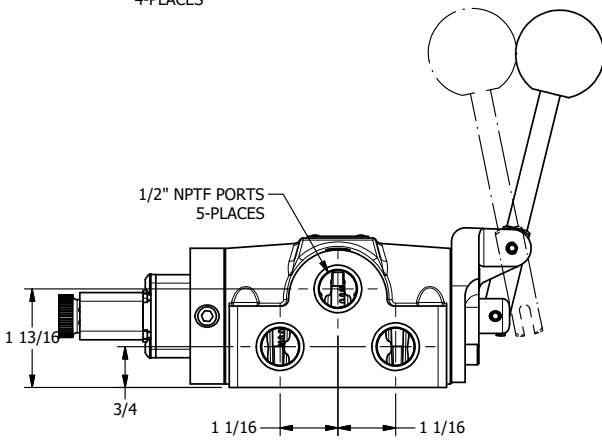

4

3

2

1

11mm/INDUSTRIAL TYPE B
DIN 43650 STYLE

AAA
PRODUCTS
INTERNATIONAL

**AAA PRODUCTS
INTERNATIONAL**
7114 Harry Hines Blvd
Dallas, TX 75235

TITLE: 1/2" SIDE PORT, SNGL SOL, 2 POS,
SPR RTRN,
LEVER ASSIST, EXCLDR

DRAWING NO.:
DIM_ESAH4L

THE INFORMATION CONTAINED WITHIN THIS DOCUMENT IS PROPRIETARY TO AAA PRODUCTS AND MAY NOT BE DISCLOSED WITHOUT PRIOR WRITTEN CONSENT

4

3

2

1

B

B