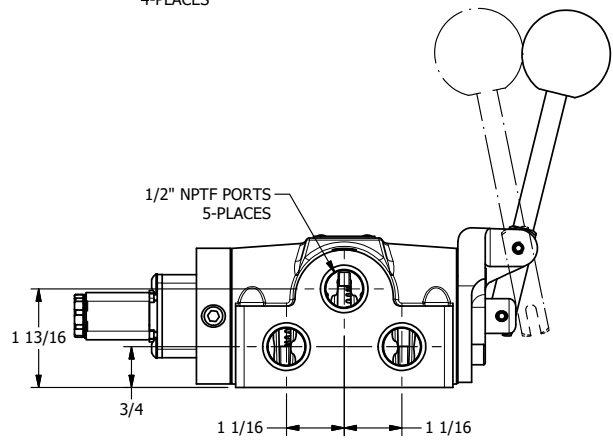

4 3 2 1

AAA
PRODUCTS
INTERNATIONAL

**AAA PRODUCTS
INTERNATIONAL**
7114 Harry Hines Blvd
Dallas, TX 75235

TITLE: 1/2" SIDE PORT, SNGL SOL, 2 POS,
SPR RTRN, LEVER ASSIST

DRAWING NO.:
DIM_ESAH4

4 3 2 1

THE INFORMATION CONTAINED WITHIN THIS DOCUMENT IS PROPRIETARY TO AAA PRODUCTS AND MAY NOT BE DISCLOSED WITHOUT PRIOR WRITTEN CONSENT