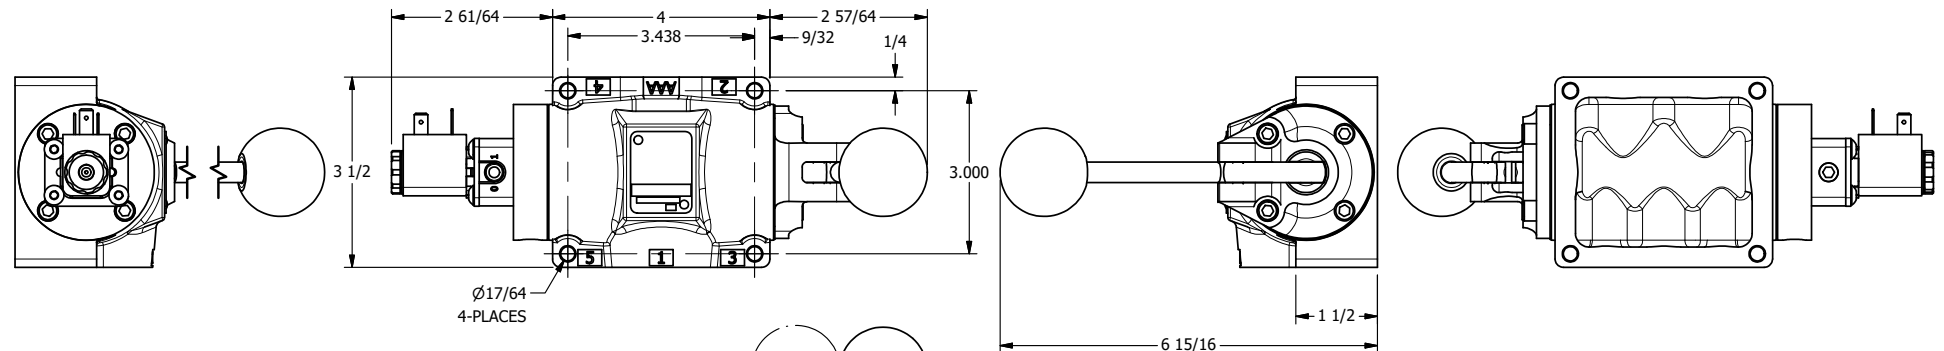

4 3 2 1

AAA
PRODUCTS
INTERNATIONAL

**AAA PRODUCTS
INTERNATIONAL**
7114 Harry Hines Blvd
Dallas, TX 75235

TITLE: 1/2" SIDE PORT, SNGL SOL, 2 POS,
SPR RTRN, LEVER ASSIST

DRAWING NO.:
DIM_ESAH4

4 3 2 1

THE INFORMATION CONTAINED WITHIN THIS DOCUMENT IS PROPRIETARY TO AAA PRODUCTS AND MAY NOT BE DISCLOSED WITHOUT PRIOR WRITTEN CONSENT