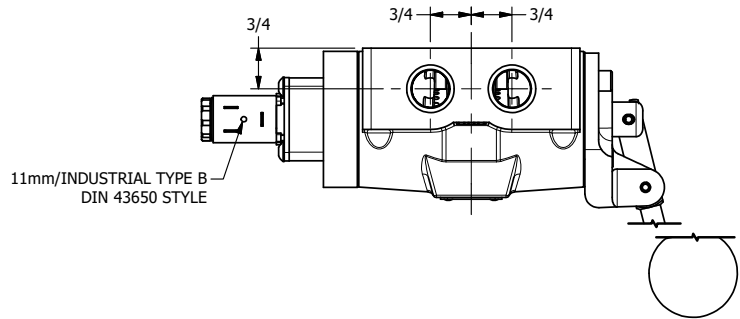

4 3 2 1

AAA
PRODUCTS
INTERNATIONAL

**AAA PRODUCTS
INTERNATIONAL**
7114 Harry Hines Blvd
Dallas, TX 75235

TITLE: 1/2" SIDE PORT, SNGL SOL, 2 POS,
SPR RTRN, LEVER ASSIST

DRAWING NO.:
DIM_ESAH4

4 3 2 1

THE INFORMATION CONTAINED WITHIN THIS DOCUMENT IS PROPRIETARY TO AAA PRODUCTS AND MAY NOT BE DISCLOSED WITHOUT PRIOR WRITTEN CONSENT