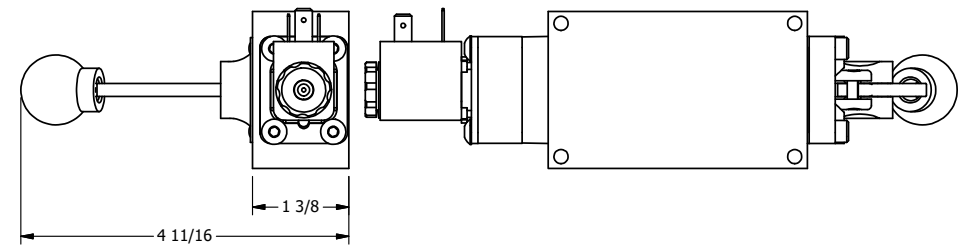

4 3 2 1

11mm/INDUSTRIAL TYPE B
DIN 43650 STYLE

1/8" NPTF
EXTERNAL PILOT
PORT

3/8" NPTF PORTS
5-PLACES

AAA
PRODUCTS
INTERNATIONAL

**AAA PRODUCTS
INTERNATIONAL**
7114 Harry Hines Blvd
Dallas, TX 75235

TITLE: 3/8" SIDE PORT, SNGL SOL, 2 POS,
SPR RTRN, LEVER ASSIST
LEVER ASST, EXT PILOT

DRAWING NO.:
DIM_ESAH3Z

4 3 2 1

THE INFORMATION CONTAINED WITHIN THIS DOCUMENT IS PROPRIETARY TO AAA PRODUCTS AND MAY NOT BE DISCLOSED WITHOUT PRIOR WRITTEN CONSENT