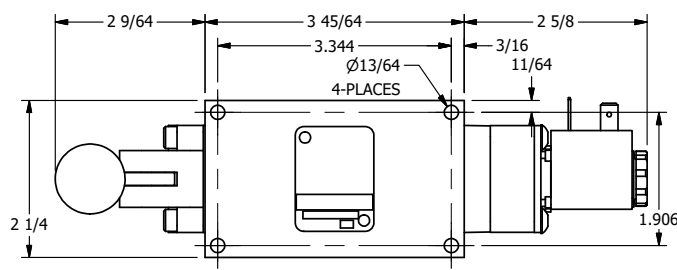

4 3 2 1

11mm/INDUSTRIAL TYPE B
DIN 43650 STYLE

1/8" NPTF
EXTERNAL PILOT
PORT

3/8" NPTF PORTS
5-PLACES

AAA
PRODUCTS
INTERNATIONAL

**AAA PRODUCTS
INTERNATIONAL**
7114 Harry Hines Blvd
Dallas, TX 75235

TITLE: 3/8" SIDE PORT, SNGL SOL, 2 POS,
SPR RTRN, LEVER ASSIST
LEVER ASST, EXT PILOT

DRAWING NO.:
DIM_ESAH3Z

4 3 2 1

THE INFORMATION CONTAINED WITHIN THIS DOCUMENT IS PROPRIETARY TO AAA PRODUCTS AND MAY NOT BE DISCLOSED WITHOUT PRIOR WRITTEN CONSENT