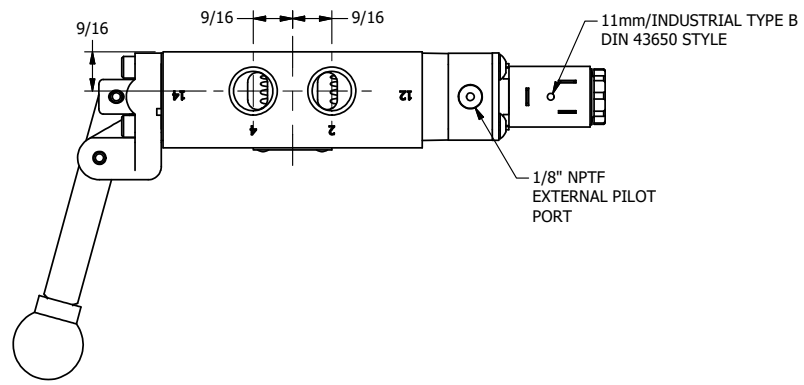

4 3 2 1

11mm/INDUSTRIAL TYPE B
DIN 43650 STYLE

1/8" NPTF
EXTERNAL PILOT
PORT

3/8" NPTF PORTS
5-PLACES

AAA
PRODUCTS
INTERNATIONAL

**AAA PRODUCTS
INTERNATIONAL**
7114 Harry Hines Blvd
Dallas, TX 75235

TITLE: 3/8" SIDE PORT, SNGL SOL, 2 POS,
SPR RTRN, LEVER ASSIST
LEVER ASST, EXT PILOT

DRAWING NO.:
DIM_ESAH3Z

4 3 2 1

THE INFORMATION CONTAINED WITHIN THIS DOCUMENT IS PROPRIETARY TO AAA PRODUCTS AND MAY NOT BE DISCLOSED WITHOUT PRIOR WRITTEN CONSENT