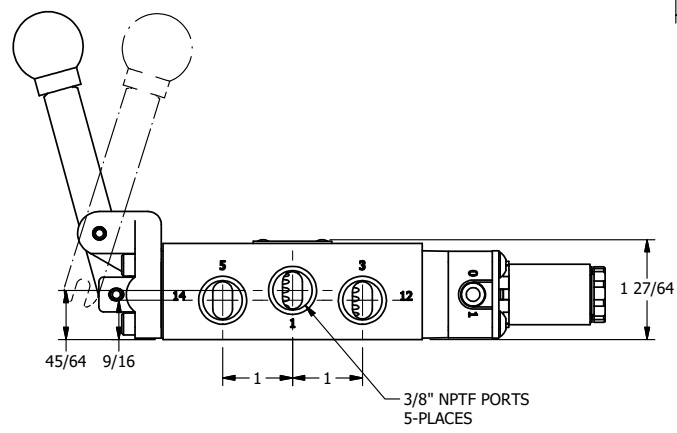

4 3 2 1

11mm/INDUSTRIAL TYPE B
DIN 43650 STYLE

1/8" NPTF
EXTERNAL PILOT
PORT

3/8" NPTF PORTS
5-PLACES

AAA
PRODUCTS
INTERNATIONAL

**AAA PRODUCTS
INTERNATIONAL**
7114 Harry Hines Blvd
Dallas, TX 75235

TITLE: 3/8" SIDE PORT, SNGL SOL, 2 POS,
SPR RTRN, LEVER ASSIST
LEVER ASST, EXT PILOT

DRAWING NO.:
DIM_ESAH3Z

4 3 2 1

THE INFORMATION CONTAINED WITHIN THIS DOCUMENT IS PROPRIETARY TO AAA PRODUCTS AND MAY NOT BE DISCLOSED WITHOUT PRIOR WRITTEN CONSENT