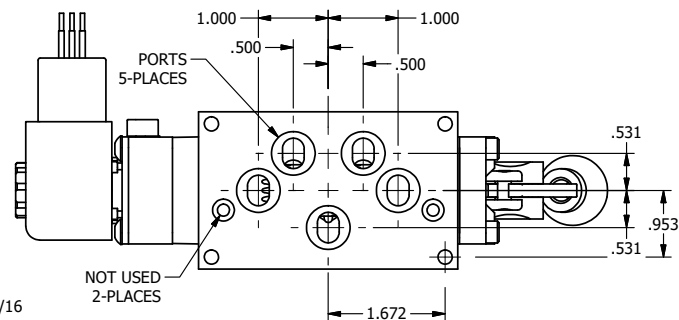

4

3

2

1

AAA
PRODUCTS
INTERNATIONAL

**AAA PRODUCTS
INTERNATIONAL**
7114 Harry Hines Blvd
Dallas, TX 75235

TITLE $\frac{3}{8}$ " SUBPLATE SNGL SOL, 2 POS,
SPR RTRN, EXPL PROOF,
LEVER ASSIST, LCKNG OVRD

DRAWING NO.:
DIM_ESAH3PXO