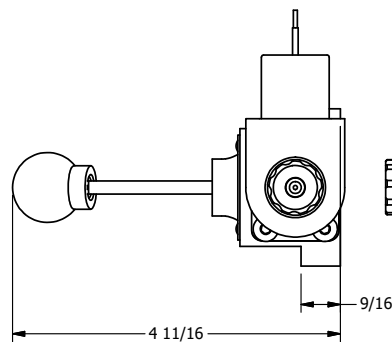

4

3

2

1

AAA
PRODUCTS
INTERNATIONAL

**AAA PRODUCTS
INTERNATIONAL**
7114 Harry Hines Blvd
Dallas, TX 75235

TITLE $\frac{3}{8}$ " SUBPLATE SNGL SOL, 2 POS,
SPR RTRN, EXPL PROOF,
LEVER ASSIST, LCKNG OVRD

DRAWING NO.:
DIM_ESAH3PXO