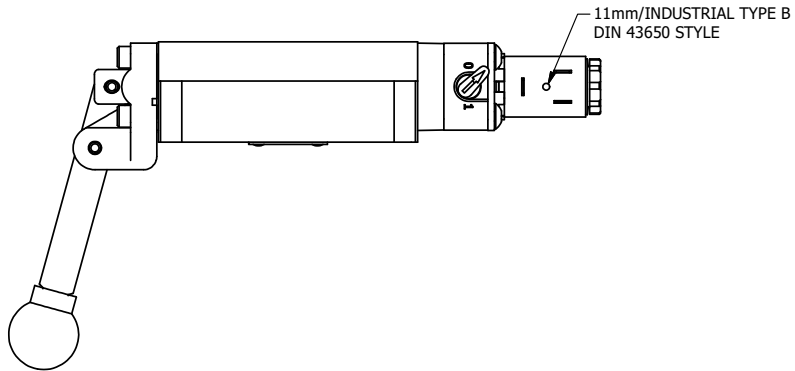

4

3

2

1

AAA
PRODUCTS
INTERNATIONAL

**AAA PRODUCTS
INTERNATIONAL**
7114 Harry Hines Blvd
Dallas, TX 75235

TITLE $\frac{3}{8}$ " SUBPLATE SNGL SOL, 2 POS,
SPR RTRN,
LEVER ASSIST, LCKNG OVRD

DRAWING NO.:
DIM_ESAH3PO