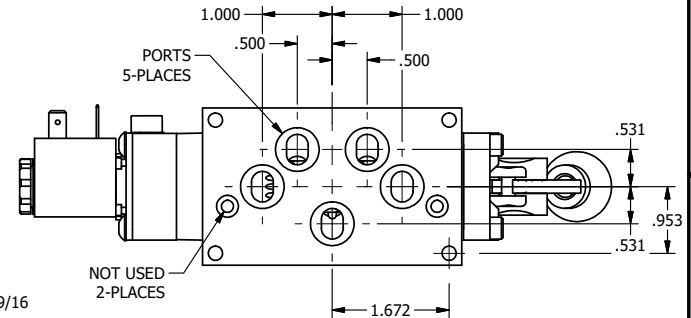

4

3

2

1

AAA
PRODUCTS
INTERNATIONAL

**AAA PRODUCTS
INTERNATIONAL**
7114 Harry Hines Blvd
Dallas, TX 75235

TITLE $\frac{3}{8}$ " SUBPLATE SNGL SOL, 2 POS,
SPR RTRN,
LEVER ASSIST, LCKNG OVRD

DRAWING NO.:
DIM_ESAH3PO