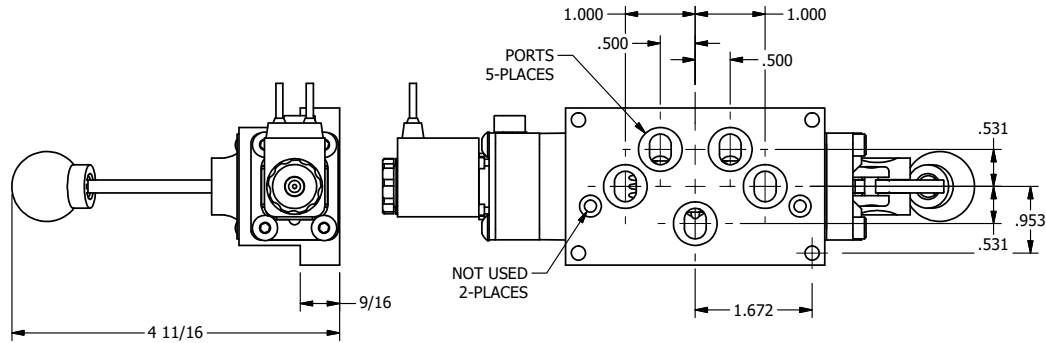

4

3

2

1

AAA
PRODUCTS
INTERNATIONAL

**AAA PRODUCTS
INTERNATIONAL**
7114 Harry Hines Blvd
Dallas, TX 75235

TITLE $\frac{3}{8}$ " SUBPLATE SNGL SOL, 2 POS,
SPR RTRN, FLYING LEAD,
LEVER ASSIST, LCKNG OVRD

DRAWING NO.:
DIM_ESAH3PMO