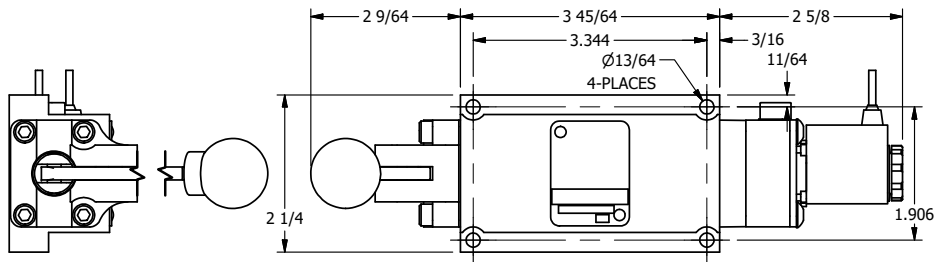

4

3

2

1

AAA
PRODUCTS
INTERNATIONAL

**AAA PRODUCTS
INTERNATIONAL**
7114 Harry Hines Blvd
Dallas, TX 75235

TITLE $\frac{3}{8}$ " SUBPLATE SNGL SOL, 2 POS,
SPR RTRN, FLYING LEAD,
LEVER ASSIST, LCKNG OVRD

DRAWING NO.:
DIM_ESAH3PMO