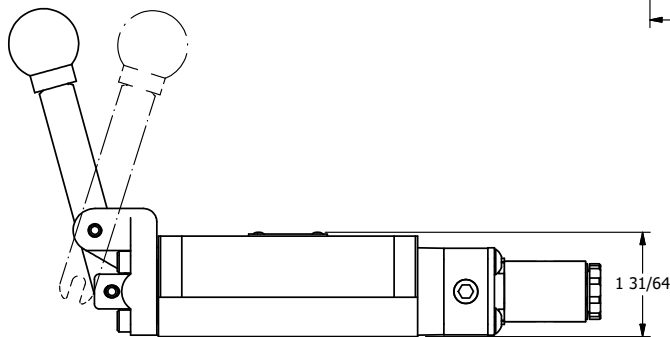

4

3

2

1

AAA
PRODUCTS
INTERNATIONAL

**AAA PRODUCTS
INTERNATIONAL**
7114 Harry Hines Blvd
Dallas, TX 75235

TITLE $\frac{3}{8}$ " SUBPLATE SNGL SOL, 2 POS,
SPR RTRN, FLYING LEAD,
LEVER ASSIST, LCKNG OVRD

DRAWING NO.:
DIM_ESAH3PMO