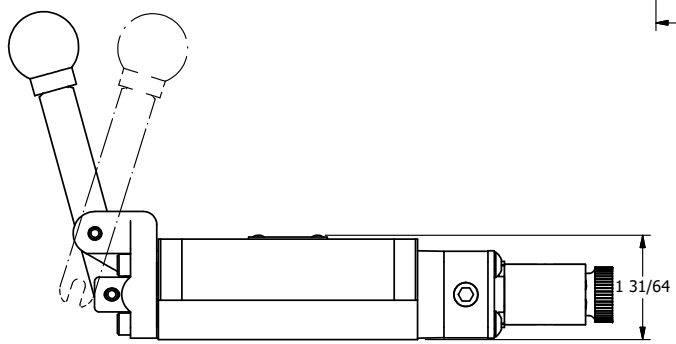

4

3

2

1

AAA
PRODUCTS
INTERNATIONAL

AAA PRODUCTS INTERNATIONAL
7114 Harry Hines Blvd
Dallas, TX 75235

TITLE $\frac{3}{8}$ " SUBPLATE SNGL SOL, 2 POS,
SPR RTRN, FLYING LEAD,
LEVER ASSIST, EXCLDR

DRAWING NO.:
DIM_ESAH3PML