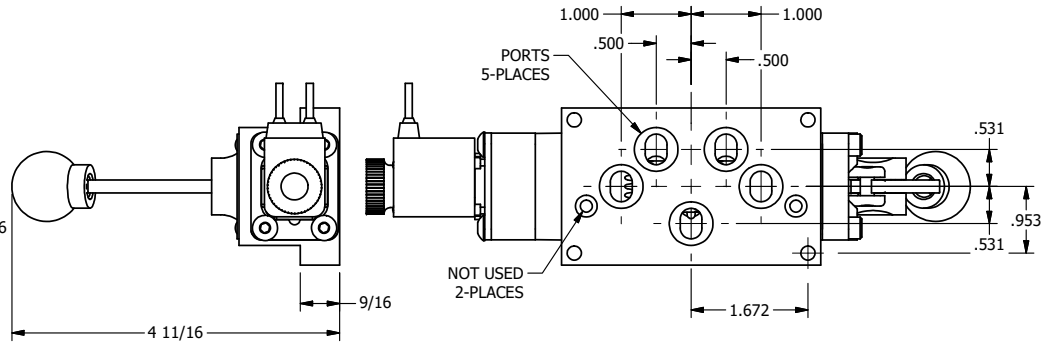

4

3

2

1

AAA
PRODUCTS
INTERNATIONAL

AAA PRODUCTS INTERNATIONAL
7114 Harry Hines Blvd
Dallas, TX 75235

TITLE $\frac{3}{8}$ " SUBPLATE SNGL SOL, 2 POS,
SPR RTRN, FLYING LEAD,
LEVER ASSIST, EXCLDR

DRAWING NO.:
DIM_ESAH3PML